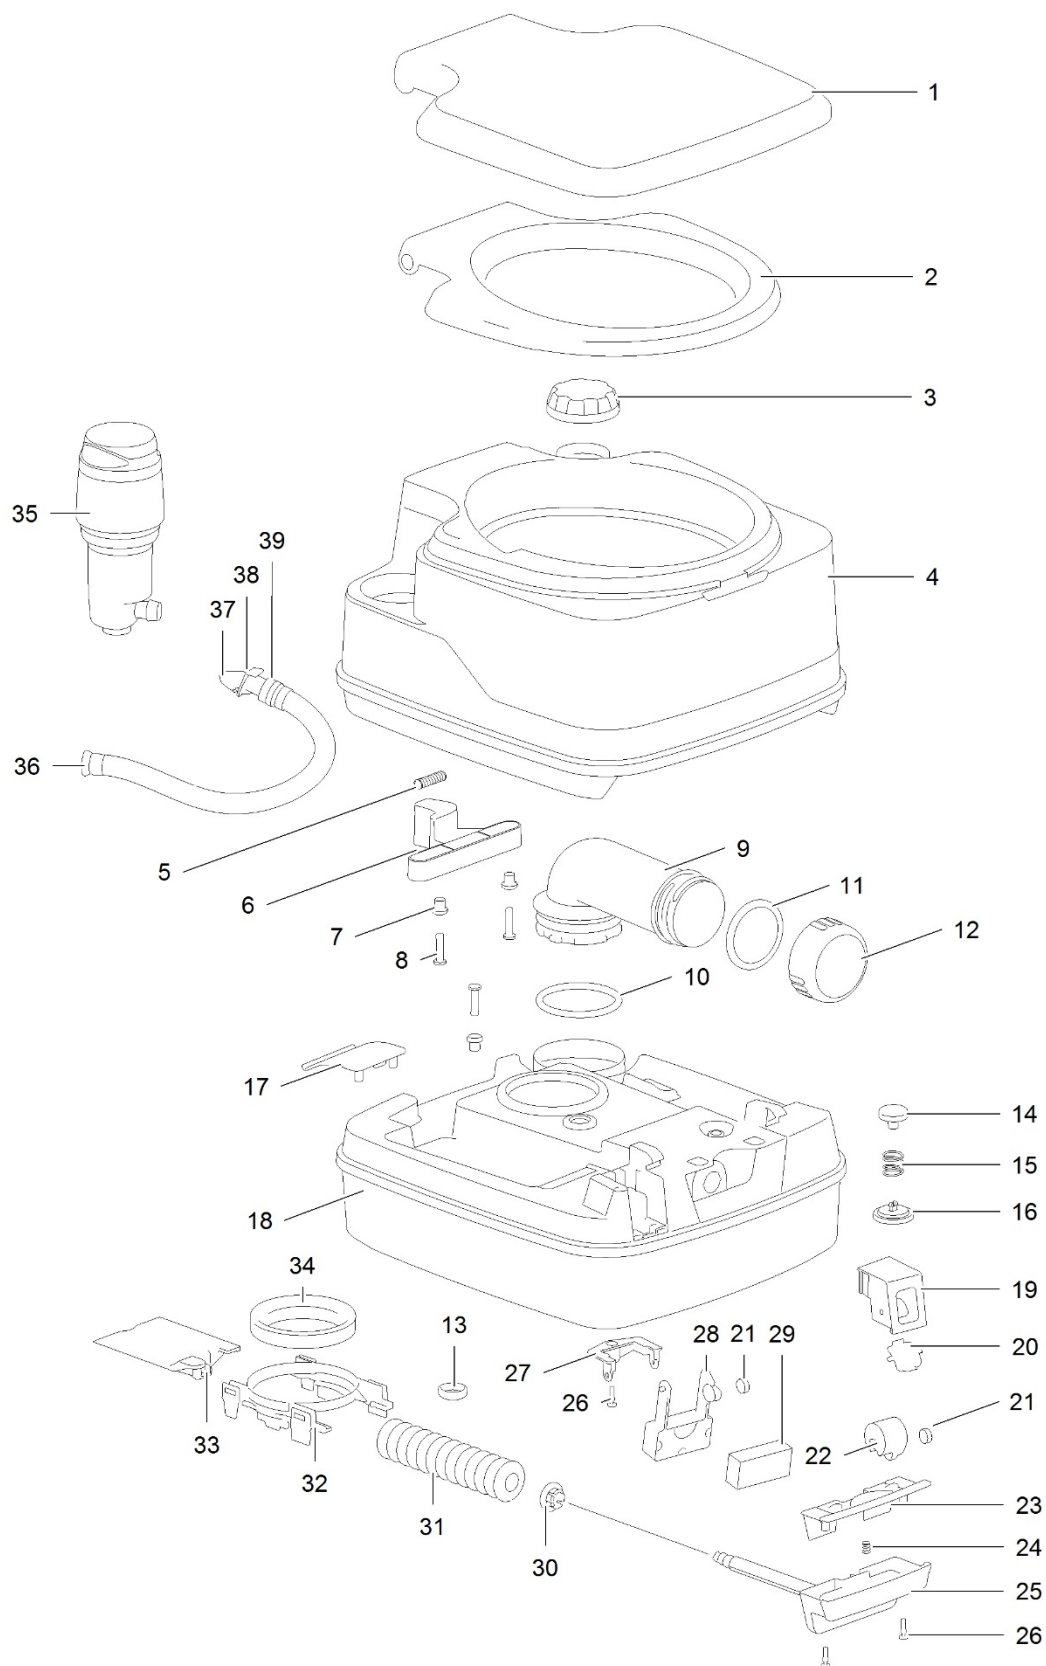

LE914_Portia Potti Qube 145-165

		Spare part number	Spare part number	Colours available
1	Cover		92903	66, 68, 111, 130, 133
2	Seat			
3	Water fill cap	92905		66, 68, 111, 130, 133
4	Flush-water tank			
5	Spring			
6	Clasp			
7	Clasp spacer			
8	Screw			
9	Pour out spout		92907	07, 38, 74, 132
10	O-ring			
11	Seal	92906		111
12	Cap pour out spout			
13	Vent seal	07102		
14	Vent button		92407	111
15	Spring			
16	Vent button seal			
17	Clip			
18	Waste-holding tank			
19	Cover valve handle			
20	Spring valve handle			
21	Valve handle			
22	Screw			
23	Float retainer			
24	Float arm			
25	Foam			
26	Bushing slotted			
27	Boot seal			
28	Retainer blade			
29	Blade			
30	Lipseal	07101		
31	Bellow	07862		62
32	Tubing			
33	Check valve body/flapper			
34	Flush tube			
35	Nozzle			
36	O-ring			
37	Spring/plunger			

LE915_Portia Potti Qube 335-345-365_0514-V01

		Spare part number	Spare part number	Spare part number	Colours available
1	Cover		92904	92903	66, 68, 111, 130, 133
2	Seat		PPQ335	PPQ345-365	
3	Water fill cap	92905			66, 68, 111, 130, 133
4	Flush-water tank				
5	Spring				
6	Clasp				
7	Clasp spacer				
8	Screw				
9	Pour out spout			92907	07, 38, 74, 132
10	O-ring				
11	Seal		92906		111
12	Cap pour out spout				
13	Vent seal	07102			
14	Vent button		92407		111
15	Spring				
16	Vent button seal				
17	Clip				
18	Waste-holding tank				
19	Cover level indicator		92909 PPQ335	92908 PPQ345-365	07, 38, 74, 76, 132
20	Side glass level indicator				
21	Magnet				
22	Dial				
23	Cover valve handle				
24	Spring valve handle				
25	Valve handle				
26	Screw				
27	Float retainer				
28	Float arm				
29	Foam				
30	Bushing slotted				
31	Boot seal				
32	Retainer blade				
33	Blade				
34	Lipseal	07101			
35	Piston pump	92902 PPQ335	92901 PPQ345-365		66, 111, 130
36	Flush tube				
37	Nozzle				
38	O-ring				
39	Spring/plunger				