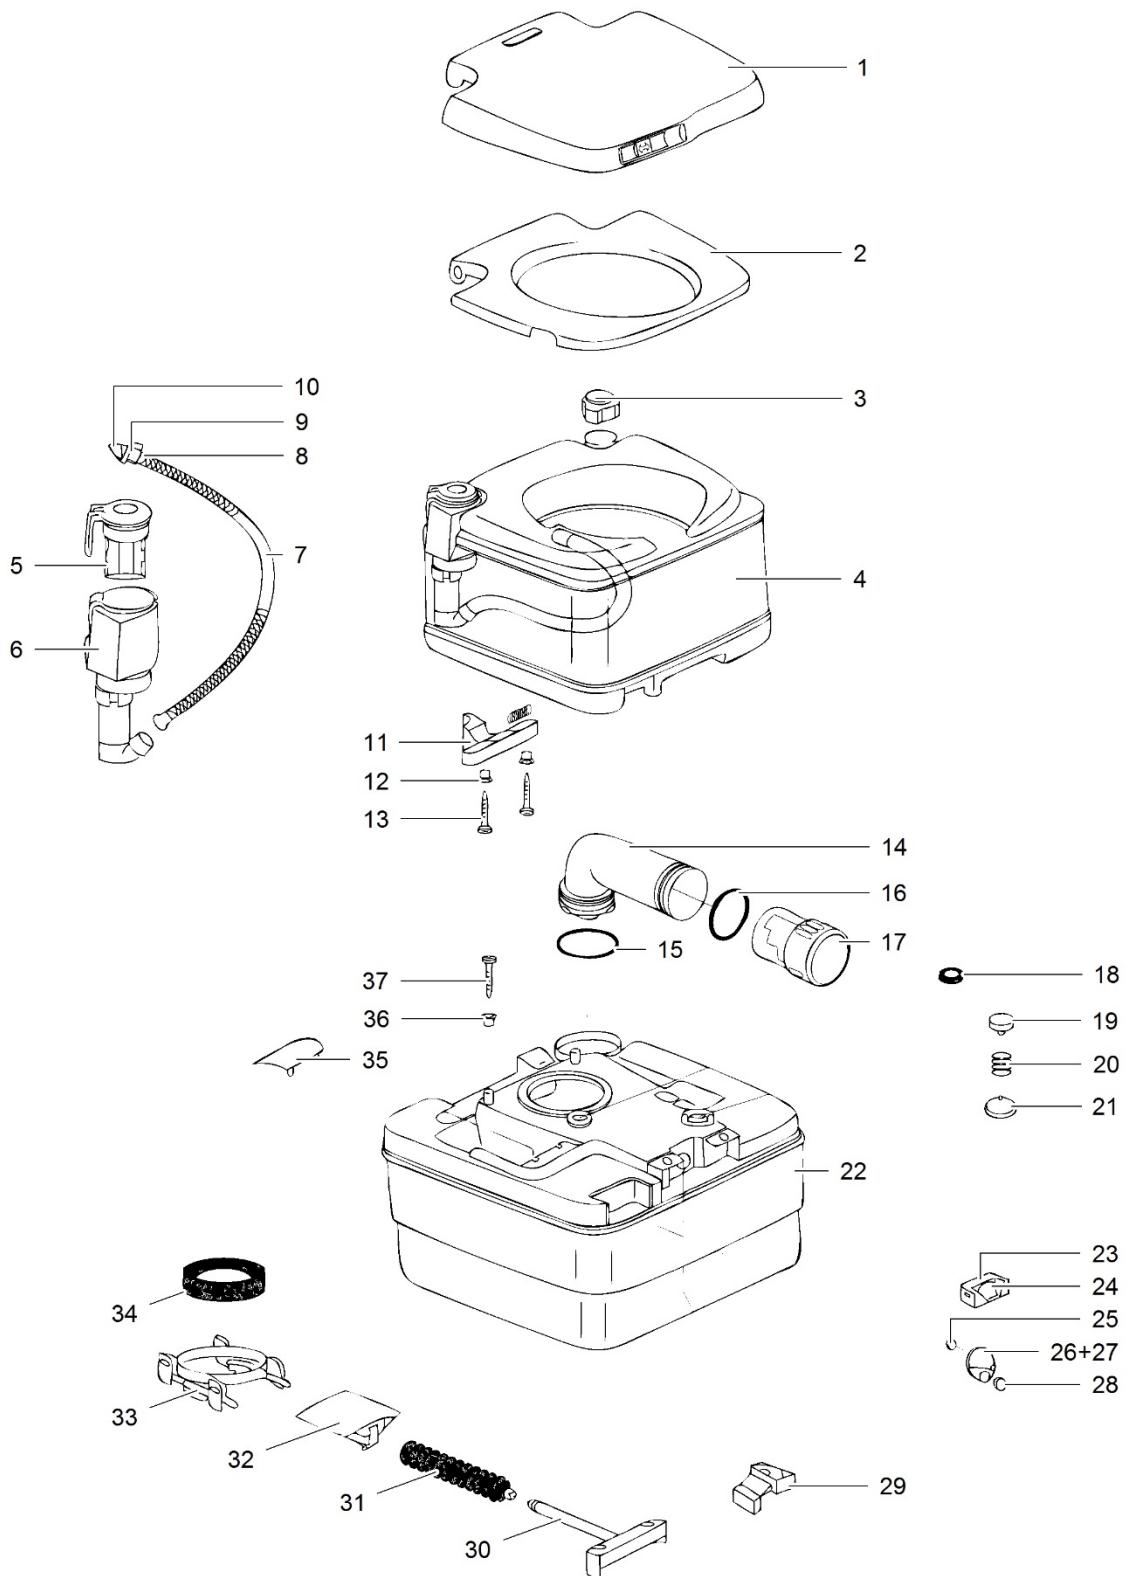

LE:1169_Porta Potti 145-165_0514-V01

	Spare part number	Spare part number	Spare part number	Colours available
1	Cover		07331	68
2	Seat			
3	Waterfill cap	12901		79
4	Flush-water tank <i>excl. seat & cover</i>			
5	Bellow	07862		62
6	Inlet tube		07024	
7	Check valve body			
8	Check valve flapper			
9	Flush tube		07031	62, 79
10	Spring seal plunger			
11	O-ring			
12	Nozzle			
13	Clasp handle			
14	Clasp spacer			
15	Screw			
16	Pour out spout	07492		62
17	O-ring		16195	
18	Capseal		07493	62
19	Dump cap			
20	Vent seal	07102		
21	Vent button		07524	62, 79
22	Spring			
23	Seal retainer		07475 PP145	44
24	Waste-holding tank			
25	Valve handle			
26	Boot seal			
27	Blade			
28	Retainer			
29	Lipseal	07101		
30	Clip retainer			
31	Clasp spacer			
32	Screw			

LE1171_Porta Potti 335-345-365_0514-V01

	Spare part number	Spare part number	Spare part number	Colours available
1	Cover			
2	Seat			
3	Waterfill cap	12901		79
4	Flush-water tank			
5A	Bellow	07862		62
		25817		79
5B	Piston pump > Aug 2005	PP335	25818 PP345-365	44, 68, 79
6	Inlet tube		07016 PP335	
7	Check valve body		07024 PP345-365	
8	Check valve flapper			
9	Flush tube			
10	Spring-seal plunger		07031	62, 79
11	O-ring			
12	Nozzle			
13	Clasp handle			
14	Clasp spacer			
15	Screw			
16	Pour out spout		07492	69, 88
17	O-ring			
18	Capseal	16195		
19	Dump cap		07493	62
20	Vent seal	07102		
21	Vent button			
22	Spring		07524	62, 79
23	Seal retainer			
24	Waste-holding tank			
25	Bezel			
26	Lens			
27	Weight			
28	Decal level indicator			
29	Dial			
30	Magnet			
31	Float arm	21322		
32	Valve handle			
33	Boot seal			
34	Blade			
35	Retainer			
36	Lipseal	07101		
37	Clip retainer			
38	Clasp spacer			
39	Screw			