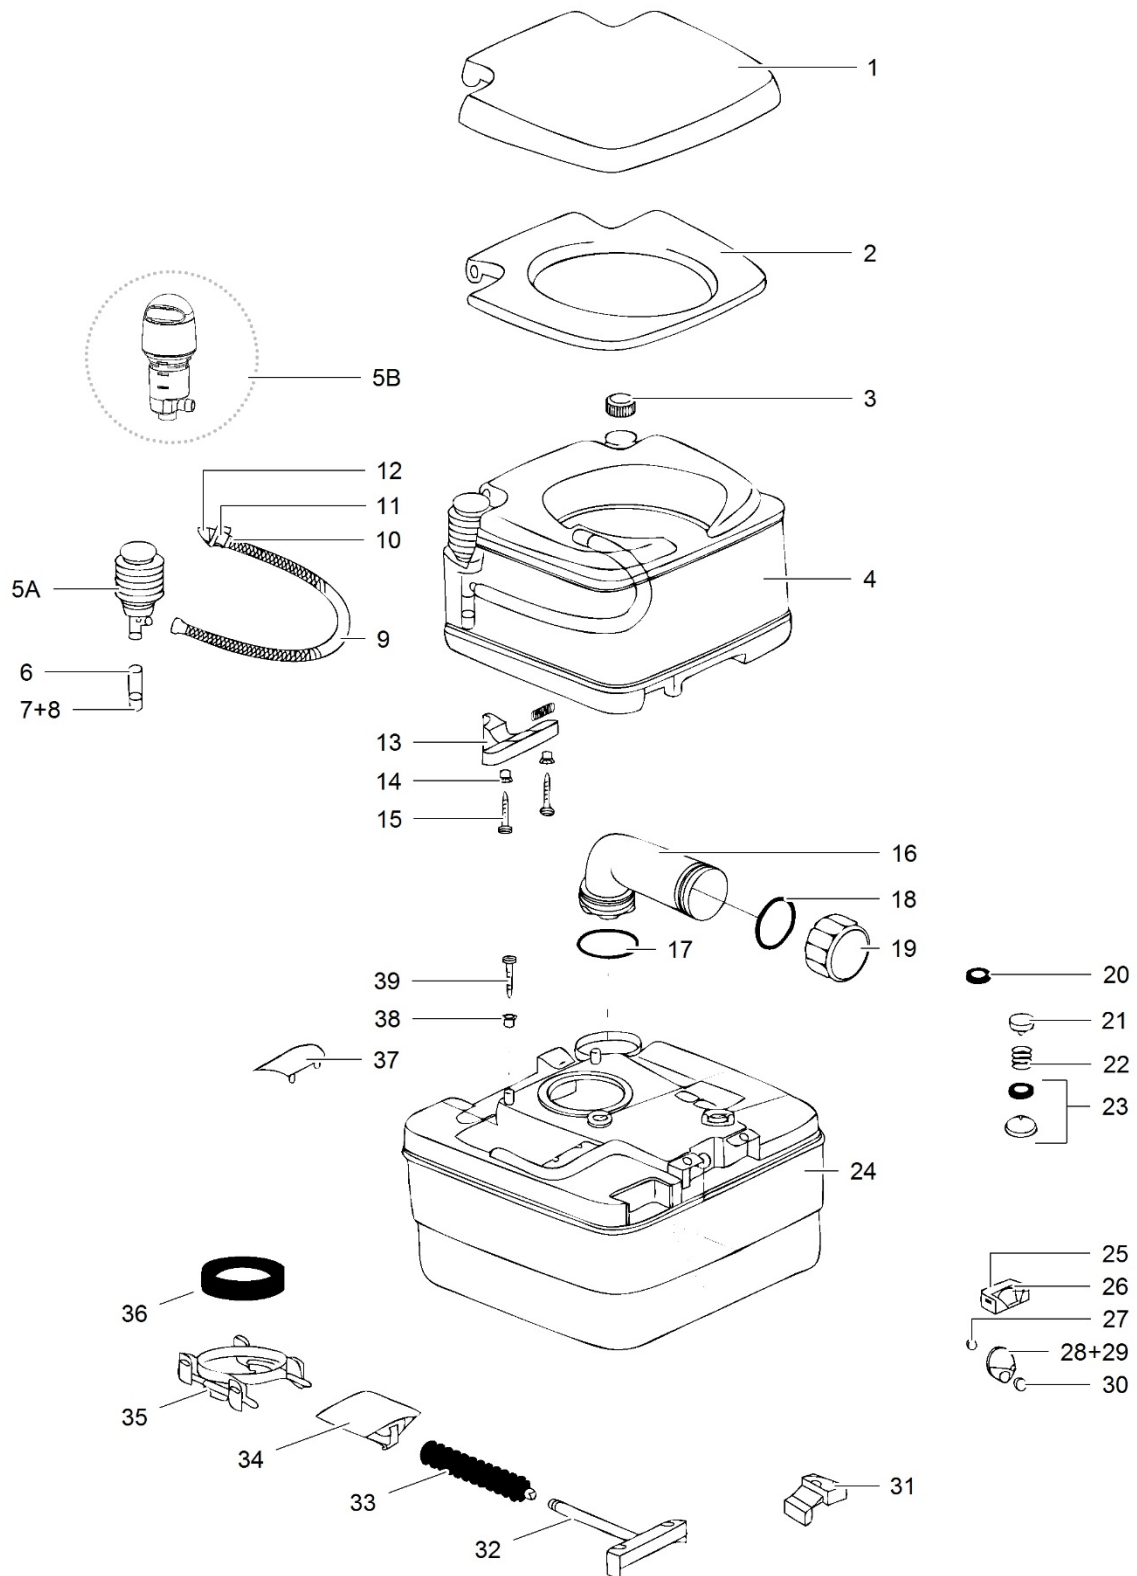

LE:1169_Porta Potti 145-165_0514-V01

	Spare part number	Spare part number	Spare part number	Colours available
1	Cover		07331	68
2	Seat			
3	Waterfill cap	12901		79
4	Flush-water tank <i>excl. seat & cover</i>			
5	Bellow	07862		62
6	Inlet tube		07024	
7	Check valve body			
8	Check valve flapper			
9	Flush tube		07031	62, 79
10	Spring seal plunger			
11	O-ring			
12	Nozzle			
13	Clasp handle			
14	Clasp spacer			
15	Screw			
16	Pour out spout	07492		62
17	O-ring		16195	
18	Capseal		07493	62
19	Dump cap			
20	Vent seal	07102		
21	Vent button		07524	62, 79
22	Spring			
23	Seal retainer		07475 PP145	44
24	Waste-holding tank			
25	Valve handle			
26	Boot seal			
27	Blade			
28	Retainer			
29	Lipseal	07101		
30	Clip retainer			
31	Clasp spacer			
32	Screw			

LE1171_Porta Potti 335-345-365_0514-V01

	Spare part number	Spare part number	Spare part number	Colours available
1	Cover			
2	Seat			
3	Waterfill cap	12901		79
4	Flush-water tank			
5A	Bellow	07862		62
		25817		79
5B	Piston pump > Aug 2005	PP335	25818 PP345-365	44, 68, 79
6	Inlet tube		07016 PP335	
7	Check valve body		07024 PP345-365	
8	Check valve flapper			
9	Flush tube			
10	Spring-seal plunger		07031	62, 79
11	O-ring			
12	Nozzle			
13	Clasp handle			
14	Clasp spacer			
15	Screw			
16	Pour out spout		07492	69, 88
17	O-ring			
18	Capseal	16195		
19	Dump cap		07493	62
20	Vent seal	07102		
21	Vent button			
22	Spring		07524	62, 79
23	Seal retainer			
24	Waste-holding tank			
25	Bezel			
26	Lens			
27	Weight			
28	Decal level indicator			
29	Dial			
30	Magnet			
31	Float arm	21322		
32	Valve handle			
33	Boot seal			
34	Blade			
35	Retainer			
36	Lipseal	07101		
37	Clip retainer			
38	Clasp spacer			
39	Screw			