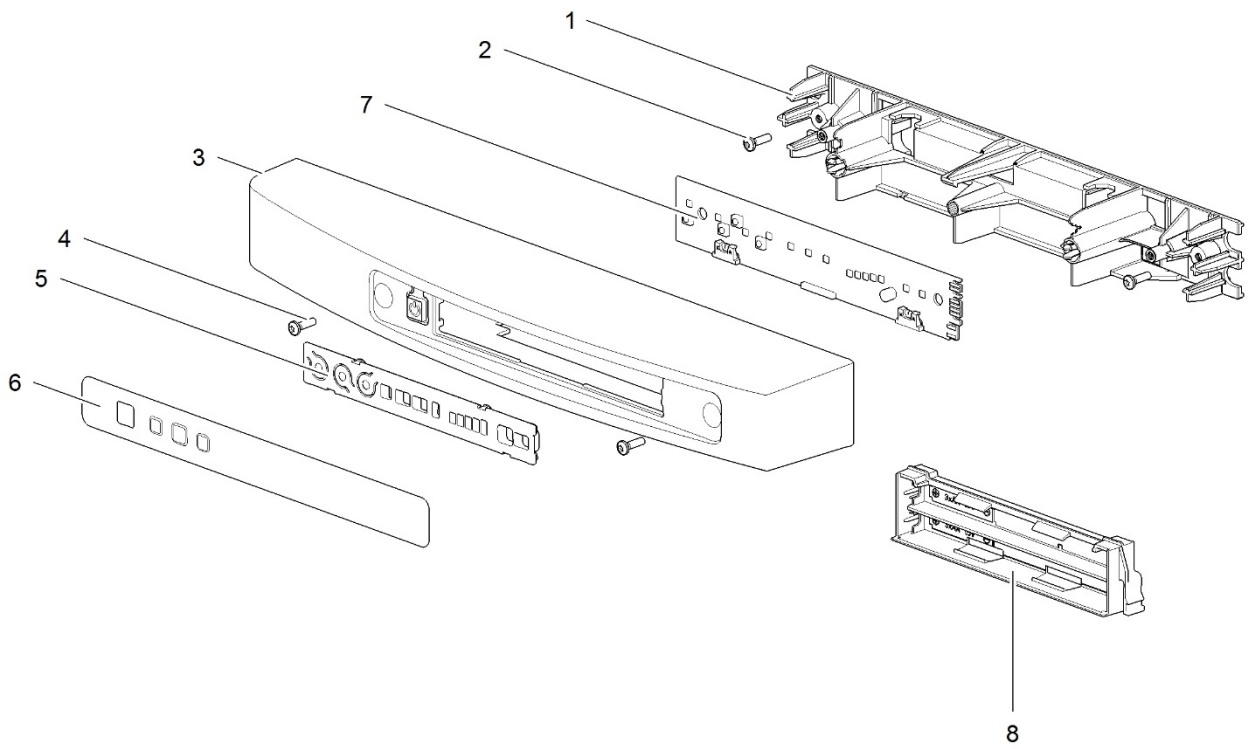

	Spare part number	Spare part number	Spare part number	Colours available
1	Latch			
2	Storage strap (2x)	626986	691739	27
3	Strike plate			
4	Pocket cover			
5	Freezer door		690852	08
	Hinge freezer door (2x)	624680		
6	Hinge plate			
7	Cap (2x)	623622		08
8	Control panel	<i>Refer to page 34</i>		
9	Mounting box			
10	Ice cube tray			
11	Cap freezer bolt (12x)	624479		08
12	Fin			
13	Fin clip	623059		
14	Thermistor	623077		
15	Shelf 455 x 179	690814		08
16	Clip shelf small	623626		08
17	Hinge pin			
18	Identification label *			
19	Shelf 455 x 133	690815		08
20	Clip shelf small	623626		08
21	Hinge pin			
22	Vegetable bin	690816		08
23	Latch bottom	624001		27
24	Hinge plate			
25	Door bin flat wide	690824		08
26	Bottle retainer	626989		12
27	Door bin flat shallow	690823		08
28	Shelf food retainer	691188		08

\* With a request for information or service, always provide the serial number of the refrigerator. The serial number is the code below the barcode on the identification label.

		Spare part number	Spare part number	Spare part number	Colours available
1	Technical panel curved	690825			
2	Screws				
3	Housing curved				
	Right hinged	690826			27
	Left hinged	690827			27
4	Screws				
5	Overlay LED+		692242		
6	Sticker LED+	692240		692243	
7	PCB LED+ DM				
	PCB LED+ DM FOR BATTERY PACK			692244 <sup>1</sup>	
8	Battery hatch				
	Battery pack	690225			27
9	Sticker LCD	692241			
			692245		
10	PCB LCD DM				