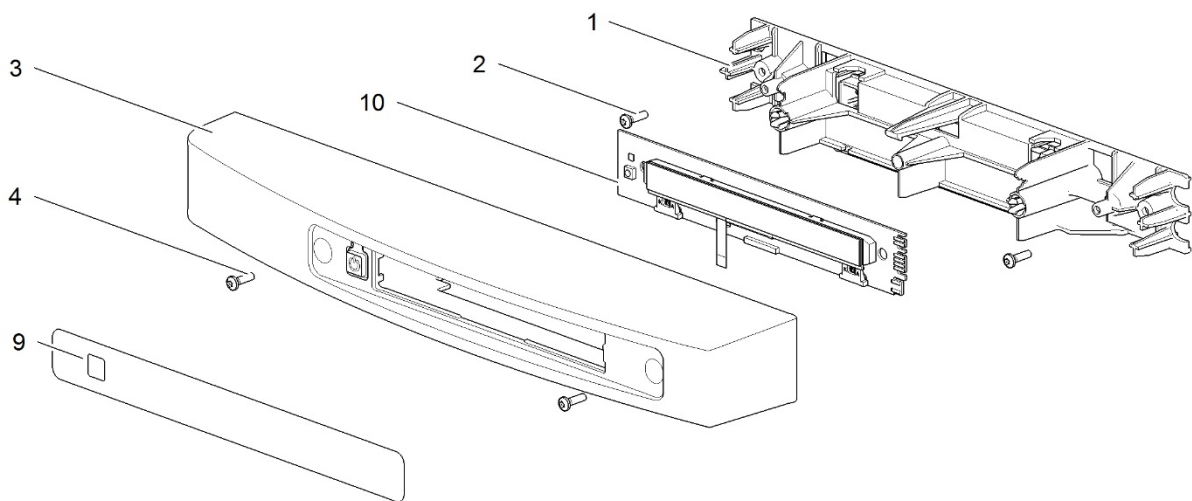

	Spare part number	Spare part number	Spare part number	Colours available
1	Latch			
2	Storage strap (2x)	626986	691739	27
3	Strike plate			
4	Pocket cover			
5	Freezer door		690852	08
	Hinge freezer door (2x)	624680		
6	Hinge plate			
7	Cap (2x)	623622		08
8	Control panel	<i>Refer to page 34</i>		
9	Mounting box			
10	Ice cube tray			
11	Cap freezer bolt (12x)	624479		08
12	Fin			
13	Fin clip	623059		
14	Thermistor	623077		
15	Shelf 455 x 179	690814		08
16	Clip shelf small	623626		08
17	Hinge pin			
18	Identification label *			
19	Shelf 455 x 133	690815		08
20	Clip shelf small	623626		08
21	Hinge pin			
22	Vegetable bin	690816		08
23	Latch bottom	624001		27
24	Hinge plate			
25	Door bin flat wide	690824		08
26	Bottle retainer	626989		12
27	Door bin flat shallow	690823		08
28	Shelf food retainer	691188		08

\* With a request for information or service, always provide the serial number of the refrigerator. The serial number is the code below the barcode on the identification label.

		Spare part number	Spare part number	Spare part number	Colours available
1	Technical panel curved	690825			
2	Screws				
3	Housing curved				
	Right hinged	690826			27
	Left hinged	690827			27
4	Screws				
5	Overlay LED+		692242		
6	Sticker LED+	692240		692243	
7	PCB LED+ DM				
	PCB LED+ DM FOR BATTERY PACK			692244 <sup>1</sup>	
8	Battery hatch				
	Battery pack	690225			27
9	Sticker LCD	692241			
			692245		
10	PCB LCD DM				