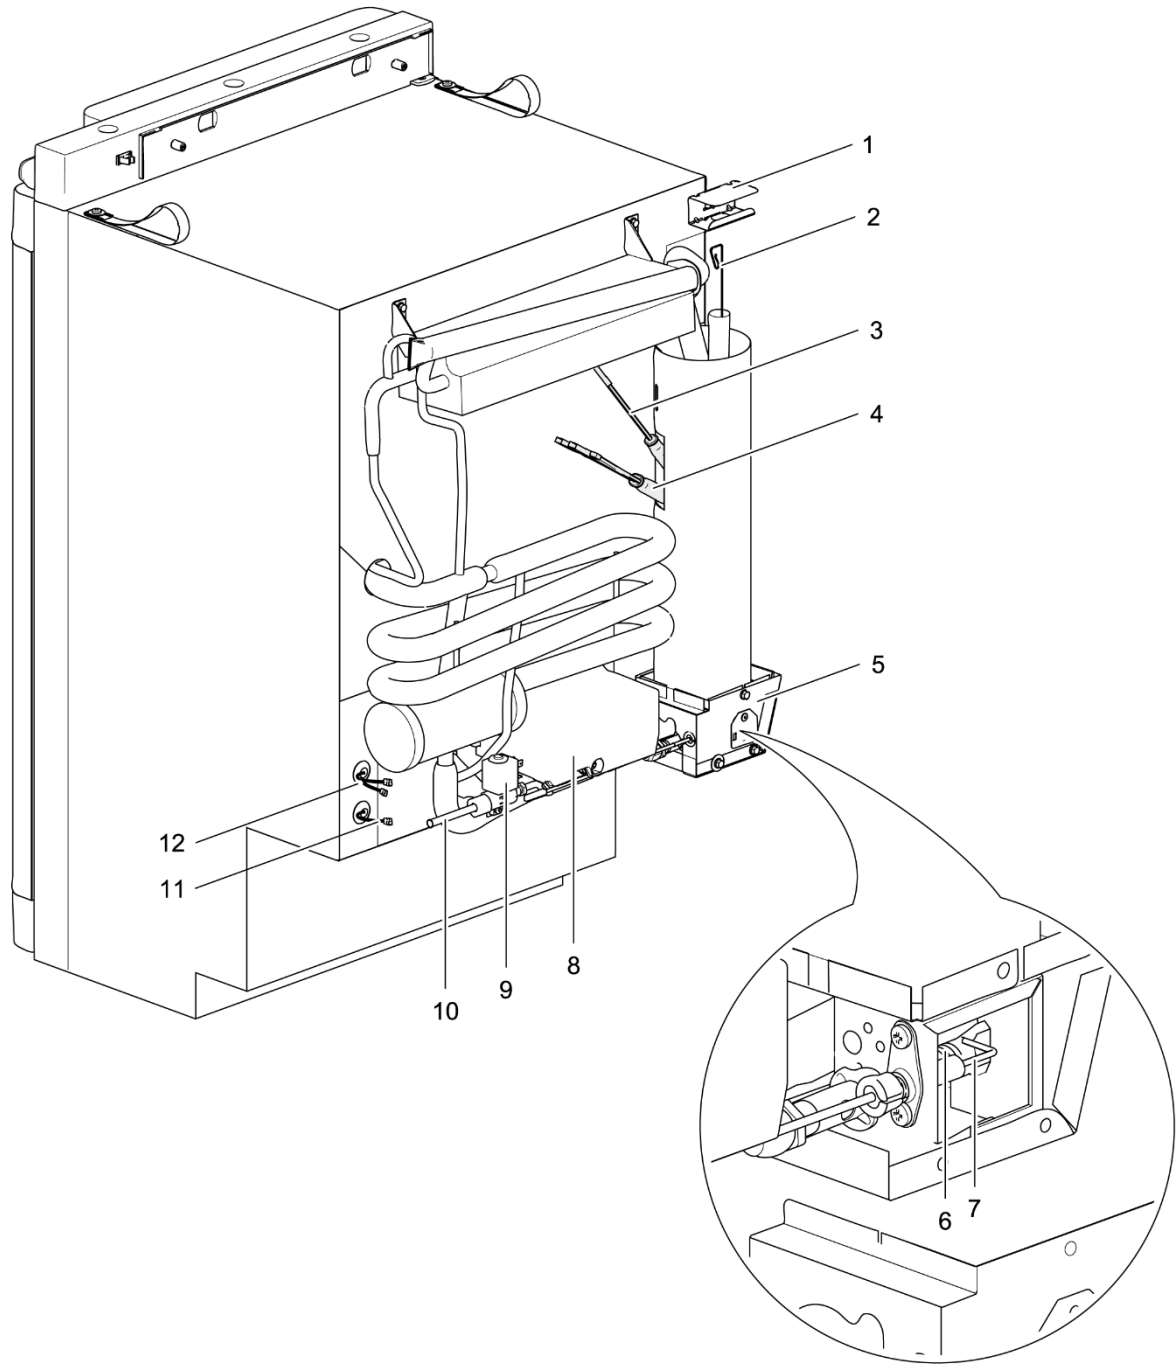

	Spare part number	Spare part number	Spare part number	Colours available
1	Latch			
2	Storage strap (2x)	626986	691739	27
3	Strike plate			
4	Pocket cover			
5	Freezer door		690852	08
	Hinge freezer door (2x)	624680		
6	Hinge plate			
7	Cap (2x)	623622		08
8	Control panel	<i>Refer to page 34</i>		
9	Mounting box			
10	Ice cube tray			
11	Cap freezer bolt (12x)	624479		08
12	Fin			
13	Fin clip	623059		
14	Thermistor	623077		
15	Shelf 455 x 179	690814		08
16	Clip shelf small	623626		08
17	Hinge pin			
18	Identification label *			
19	Shelf 455 x 133	690815		08
20	Clip shelf small	623626		08
21	Hinge pin			
22	Vegetable bin	690816		08
23	Latch bottom	624001		27
24	Hinge plate			
25	Door bin flat wide	690824		08
26	Bottle retainer	626989		12
27	Door bin flat shallow	690823		08
28	Shelf food retainer	691188		08

\* With a request for information or service, always provide the serial number of the refrigerator. The serial number is the code below the barcode on the identification label.

		Spare part number	Spare part number	Spare part number	Colours available
1	Technical panel curved	690825			
2	Screws				
3	Housing curved				
	Right hinged	690826			27
	Left hinged	690827			27
4	Screws				
5	Overlay LED+		692242		
6	Sticker LED+	692240		692243	
7	PCB LED+ DM				
	PCB LED+ DM FOR BATTERY PACK			692244 <sup>1</sup>	
8	Battery hatch				
	Battery pack	690225			27
9	Sticker LCD	692241			
			692245		
10	PCB LCD DM				

<sup>1</sup> including spare part 'Sticker LED+' (#6)

N4080-N4090-N4097-N4108-N4112-back

		Spare part number	Spare part number	Colours available
1	Heat cap	690812		
2	Heat diffuser	690878		
3	Heater AC	692250		
4	Heater DC	633574		
5	Heater box			
6	Burner assembly	634570		
7	Spark electrode	690813		
8	Power control board	692247		
9	Gas valve	690810		
10	Gas pipe			
11	Thermistor cable			
	Loose connector temperature <i>power board side</i>	690855	690853	
12	Communication cable			
	Loose connectors communication and CI-bus	690856	690854	