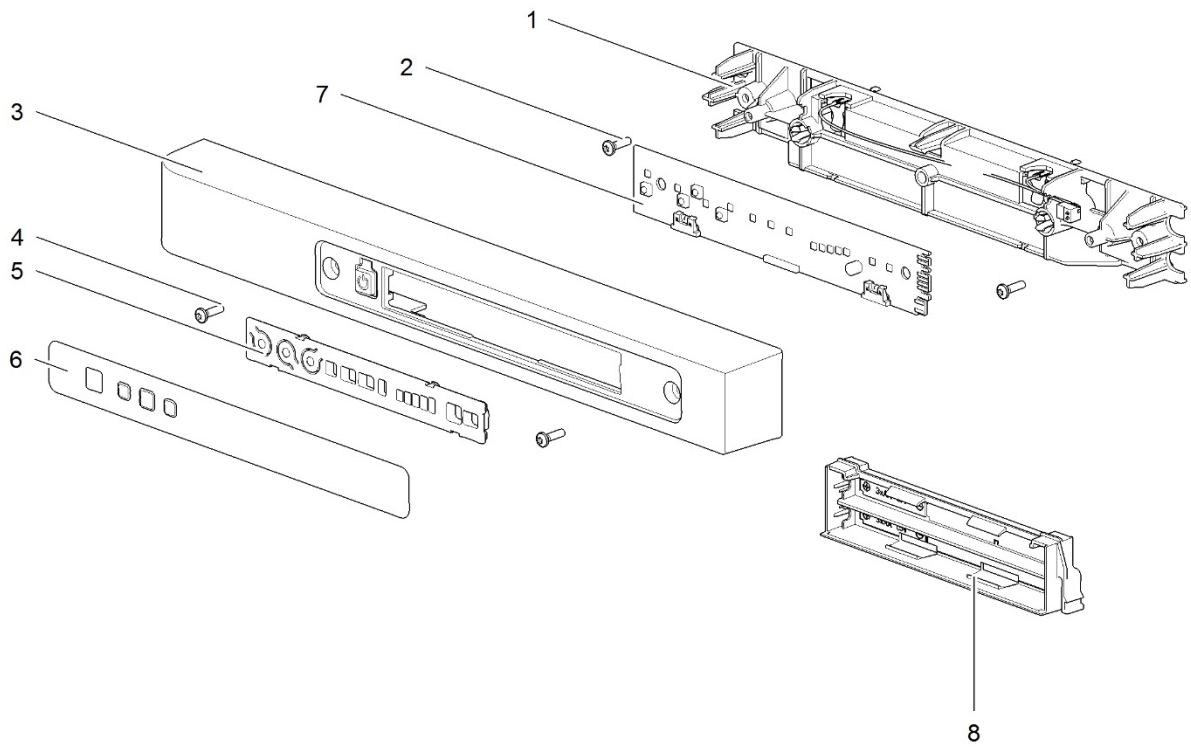

18*

LE978_N3090-front_1015-V03

	Spare part number	Spare part number	Spare part number	Colours available
1	Latch			
2	Storage strap (2x)	626986	691468	27
3	Strike plate			
4	Pocket cover			
5	Freezer door		690852	08
	Hinge freezer door (2x)	624680		
6	Hinge plate			
7	Cap (2x)	623622		08
8	Control panel	<i>Refer to page 32</i>		
9	Mounting box			
10	Ice cube tray			
11	Cap freezer bolt (12x)	624479		08
12	Fin			
13	Fin clip	623059		
14	Thermistor	623077		
15	Shelf 455 x 179	690814		08
16	Clip shelf small	623626		08
17	Hinge pin			
18	Identification label *			
19	Shelf 455 x 133	690815		08
20	Clip shelf small	623626		08
21	Hinge pin			
22	Vegetable bin	690816		08
23	Latch bottom	624001		27
24	Hinge plate			
25	Door bin flat wide	690818		08
26	Bottle retainer	626989		12
27	Door bin flat shallow	690817		08
28	Shelf food retainer	691188		08

* With a request for information or service, always provide the serial number of the refrigerator. The serial number is the code below the barcode on the identification label.

LE1004_Control Panel+flat525_1214-V04

		Spare part number	Spare part number	Spare part number	Colours available
1	Technical panel flat	690806			
2	Screws				
3	Housing flat				
	Right hinged flat door 10 mm	691463			27
	Left hinged flat door 10 mm	691464			27
4	Screws				
5	Overlay LED+		692242		
6	Sticker LED+	692240		692243	
7	PCB LED+ DM				
	PCB LED+ DM FOR BATTERY PACK			692244 ¹	
8	Battery hatch				
	Battery pack	690225			27
9	Sticker LCD	692241			
			692245		
10	PCB LCD DM				