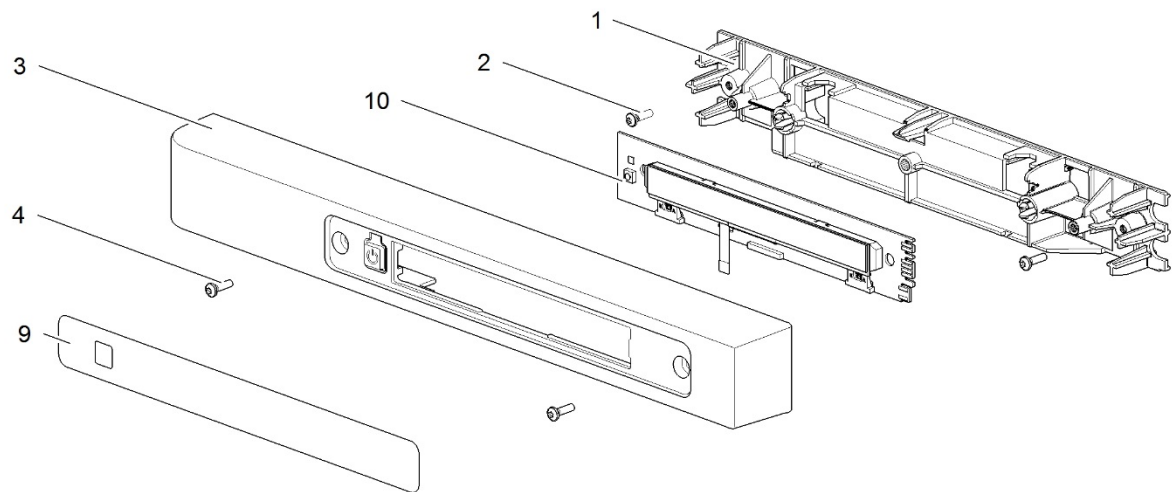

18*

LE978_N3090-front_1015-V03

	Spare part number	Spare part number	Spare part number	Colours available
1	Latch			
2	Storage strap (2x)	626986	691468	27
3	Strike plate			
4	Pocket cover			
5	Freezer door		690852	08
	Hinge freezer door (2x)	624680		
6	Hinge plate			
7	Cap (2x)	623622		08
8	Control panel	<i>Refer to page 32</i>		
9	Mounting box			
10	Ice cube tray			
11	Cap freezer bolt (12x)	624479		08
12	Fin			
13	Fin clip	623059		
14	Thermistor	623077		
15	Shelf 455 x 179	690814		08
16	Clip shelf small	623626		08
17	Hinge pin			
18	Identification label *			
19	Shelf 455 x 133	690815		08
20	Clip shelf small	623626		08
21	Hinge pin			
22	Vegetable bin	690816		08
23	Latch bottom	624001		27
24	Hinge plate			
25	Door bin flat wide	690818		08
26	Bottle retainer	626989		12
27	Door bin flat shallow	690817		08
28	Shelf food retainer	691188		08

* With a request for information or service, always provide the serial number of the refrigerator. The serial number is the code below the barcode on the identification label.

LE1004_Control Panel+flat525_1214-V04