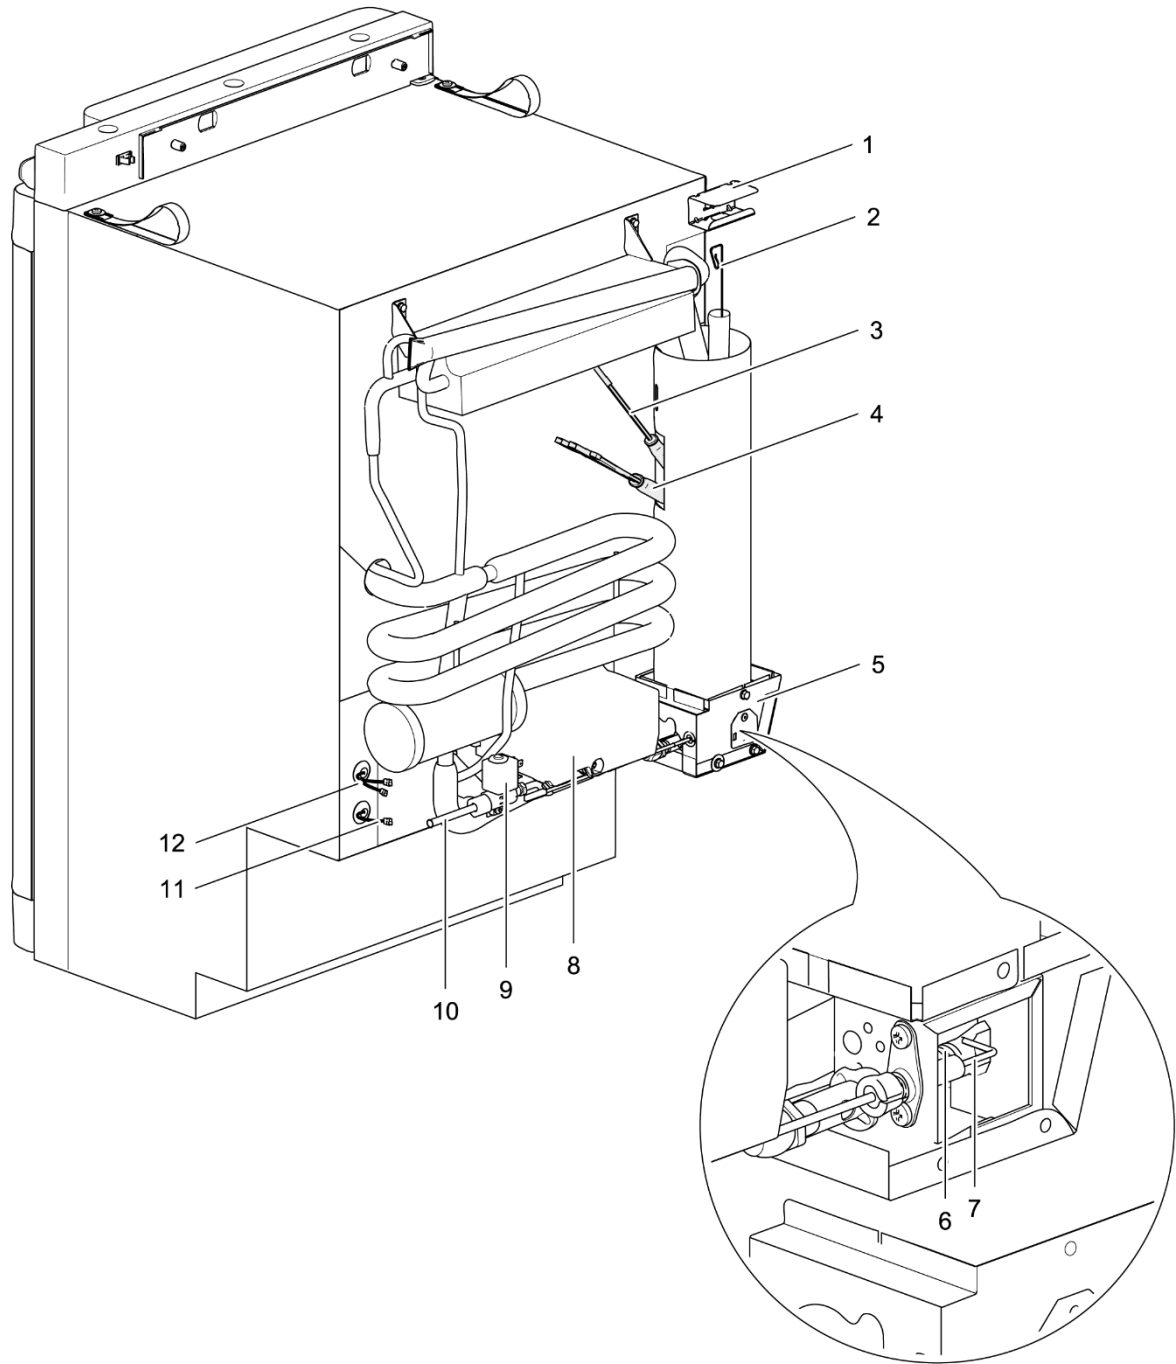

N4080-N4090-N4097-N4108-N4112-back

		Spare part number	Spare part number	Colours available
1	Heat cap	690812		
2	Heat diffuser	690878		
3	Heater AC	692250		
4	Heater DC	633574		
5	Heater box			
6	Burner assembly	634570		
7	Spark electrode	690813		
8	Power control board	692247		
9	Gas valve	690810		
10	Gas pipe			
11	Thermistor cable			
	Loose connector temperature <i>power board side</i>	690855	690853	
12	Communication cable			
	Loose connectors communication and CI-bus	690856	690854