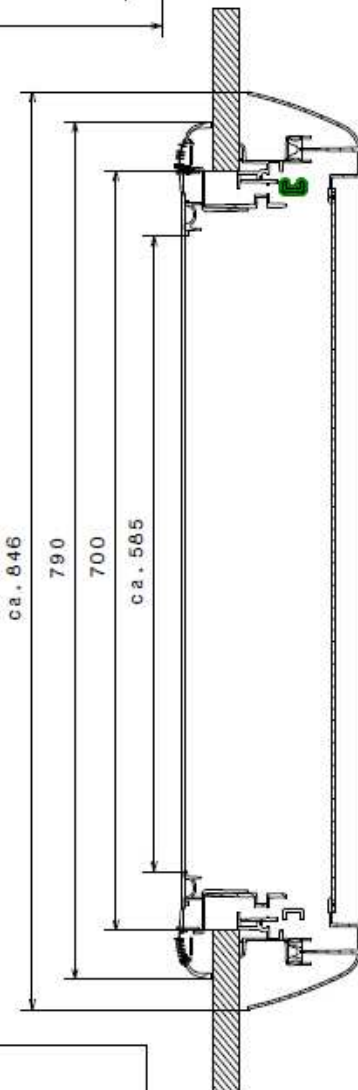

## Technical Drawing (all Versions)

\* = Bügel- / Elektrovariante  
 \*\* = Kurbelvariante

	Gewicht/ Weight:	Öffnungswinkel/ max Opening:
- Elektro/electrical version	ca. 9,0 kg	ca. 60°
- Kurbel/crank version	ca. 8,5 kg	ca. 60°
- Bügel/operating bar	ca. 8,0 kg	ca. 45°