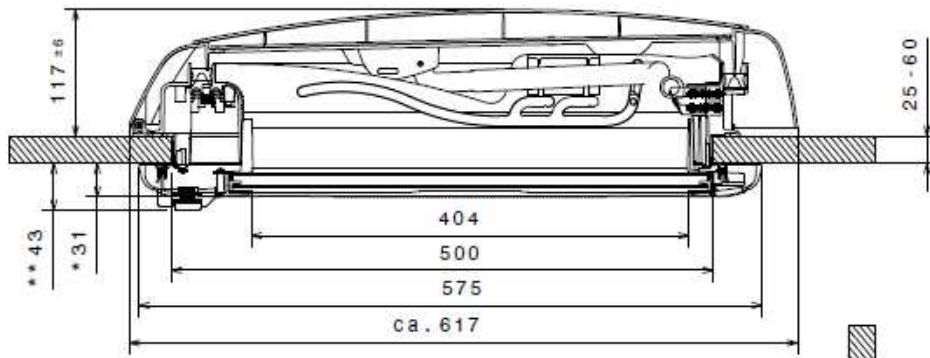

## Technical Drawing (all Versions)

\* = Bügel- / Elektrovariante  
 \*\* = Kurbelvariante

	Gewicht/ Weight:	Öffnungswinkel/ max Opening:
- Elektro/electrical version	ca. 9,0 kg	ca. 60°
- Kurbel/crank version	ca. 8,5 kg	ca. 60°
- Bügel/operating bar	ca. 8,0 kg	ca. 45°