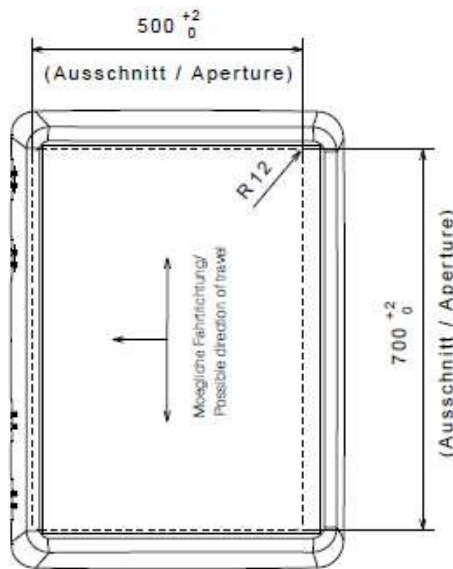

## Technical Drawing (all Versions)

\* = Bügel- / Elektrovariante  
 \*\* = Kurbelvariante

	Gewicht/ Weight:	Öffnungswinkel/ max Opening:
- Elektro/electrical version	ca. 9,0 kg	ca. 60°
- Kurbel/crank version	ca. 8,5 kg	ca. 60°
- Bügel/operating bar	ca. 8,0 kg	ca. 45°