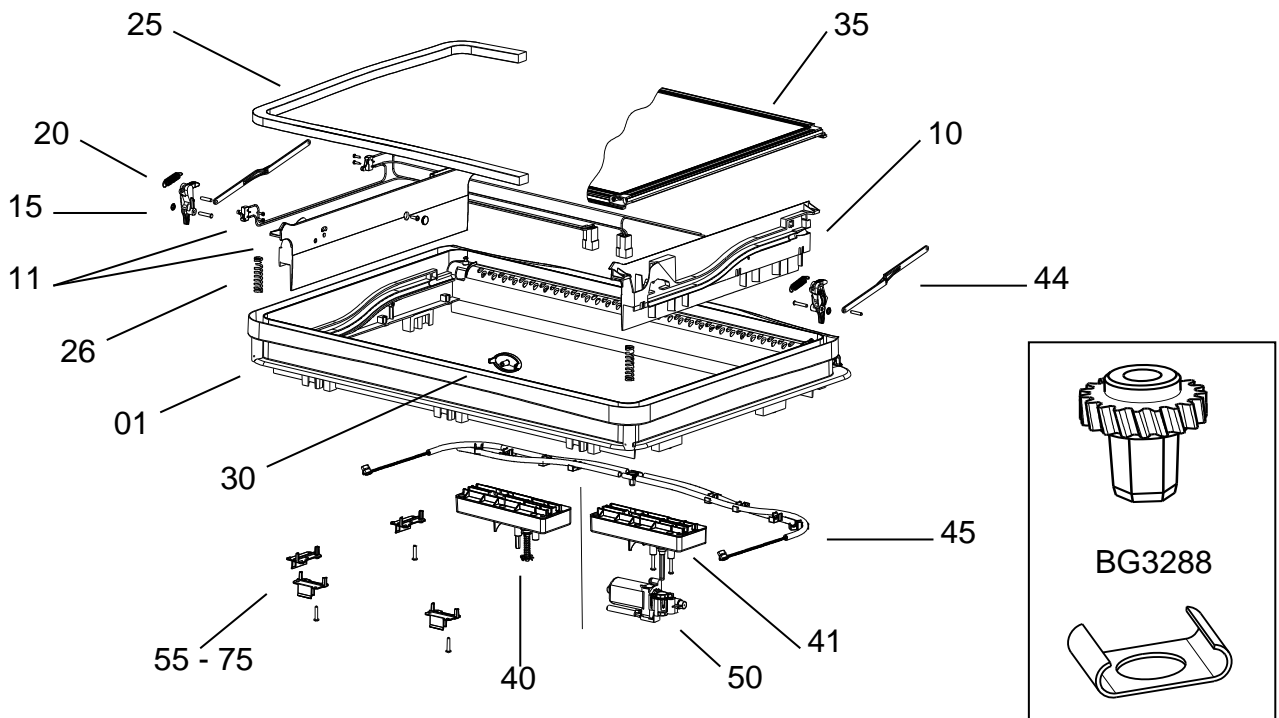

Standard colour	Code
RAL 7035 light grey *	09
RAL 9001 cream white	25

	Description	Part No.	Pack. Unit
01	Exterior frame (without assembly parts)	BG 1517	1
10	Cover for crank version cpl. with assembly parts (left/right)	BG 1705	1 set
11	Cover for electrical version cpl. with assembly parts (left/right)	BG 1706	1 set
15	Hook with assembly parts (left/right) M1	BG 1707	1 set
20	Spring (left/right)	BG 1520	1 set
25	Seal (only for version without free ventilation)	BG 1521	5 m
26	Spring (only for version with free ventilation) (left/right)	BG 1713	1 set
30	Cover for button	BG 1710	1
35	Flynet for Art. 1371 (flynet, cord and installtion kit)	BG 1689	1 set
40	Gearing mechanism cpl. for crank version	BG 1716	1
41	Gearing mechanism cpl. for electrical version	BG 1717	1
44	Stay with assembly part (left/right)	BG 1714	1 set
45	Flexible shaft cpl. with assembly parts	BG 1708	1
50	Motor shielded	BG 1594	1
55	Mounting blocks with screws 25 to 29 mm	ZUB 1376	1 set
60	Mounting blocks with screws 30 to 34 mm	ZUB 1377	1 set
65	Mounting blocks with screws 35 to 42 mm	ZUB 1378	1 set
70	Mounting blocks with screws 43 to 52 mm	ZUB 1379	1 set
75	Mounting blocks with screws 53 to 60 mm	ZUB 1380	1 set
80	Exterior frame cpl. crank version (01 – 55 without 11 / 41)	BG 1474	1
85	Exterior frame cpl. electrical version (01 – 55 without 10 / 40)	BG 1478	1

Important: When ordering specify – description, colour, quantity, roof thickness.

* = only for manufacturers