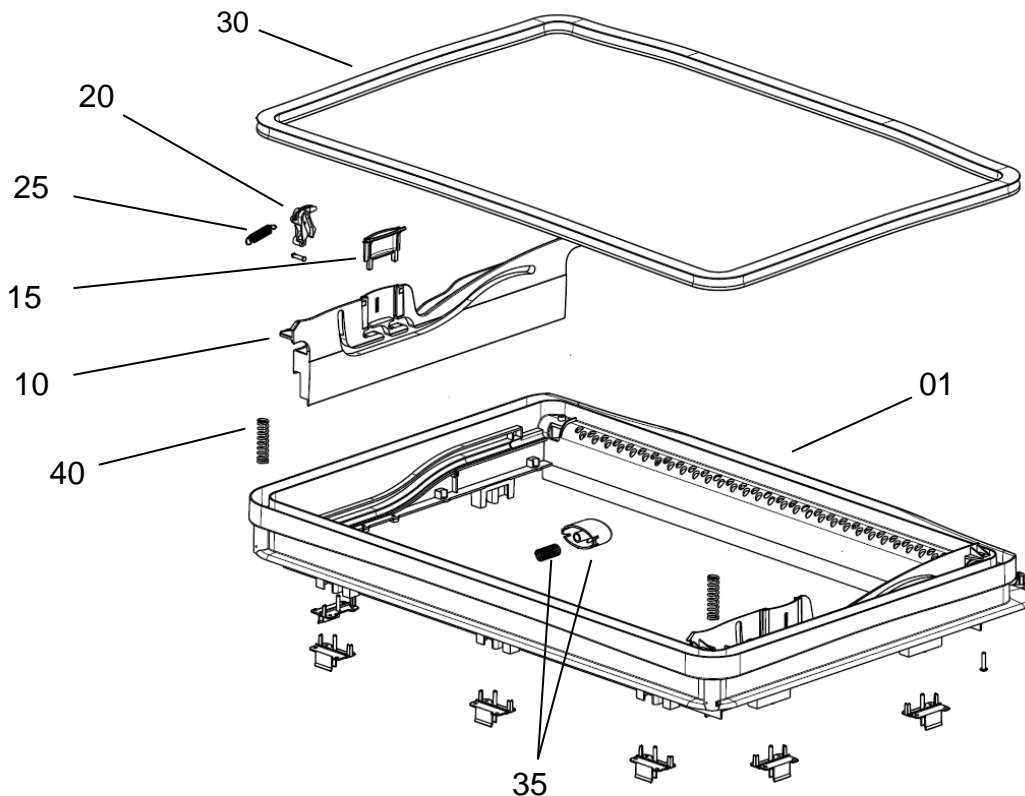

36.5. Midi-Heki GD

Spare Parts Exterior Frame (Version with Bar)

Standard colours	Code
RAL 7035 light grey *	09
RAL 9001 cream white	25

	Description	Part No.	Pack. Unit
01	Exterior frame (without assembly parts)	BG 1517	1
10	Blind cover bar drive cpl., with assembly parts (left/right)	BG 4503	1 set
15	Bar	BG 4504	1
20	Hook with assembly parts (left/right)	BG 1519	1 set
25	Spring (left/right)	BG 1520	1 set
30	Seal, length = 2,3 m	BG 1521	1
35	Button with spring	BG 1522	1
40	Spring (only for version with free ventilation) (left/right)	BG 1713	1 set
50	Mounting blocks with screws (wall thickness 25 to 29 mm)	ZUB 1376	1 set
55	Mounting blocks with screws (wall thickness 30 to 34 mm)	ZUB 1377	1 set
60	Mounting blocks with screws (wall thickness 35 to 42 mm)	ZUB 1378	1 set
65	Mounting blocks with screws (wall thickness 43 to 52 mm)	ZUB 1379	1 set
70	Mounting blocks with screws (wall thickness 53 to 60 mm)	ZUB 1380	1 set
80	Exterior frame cpl. (01- 40)	BG 1391	1

Important: When ordering specify - description, colour, quantity, roof thickness.

* = only for manufacturers