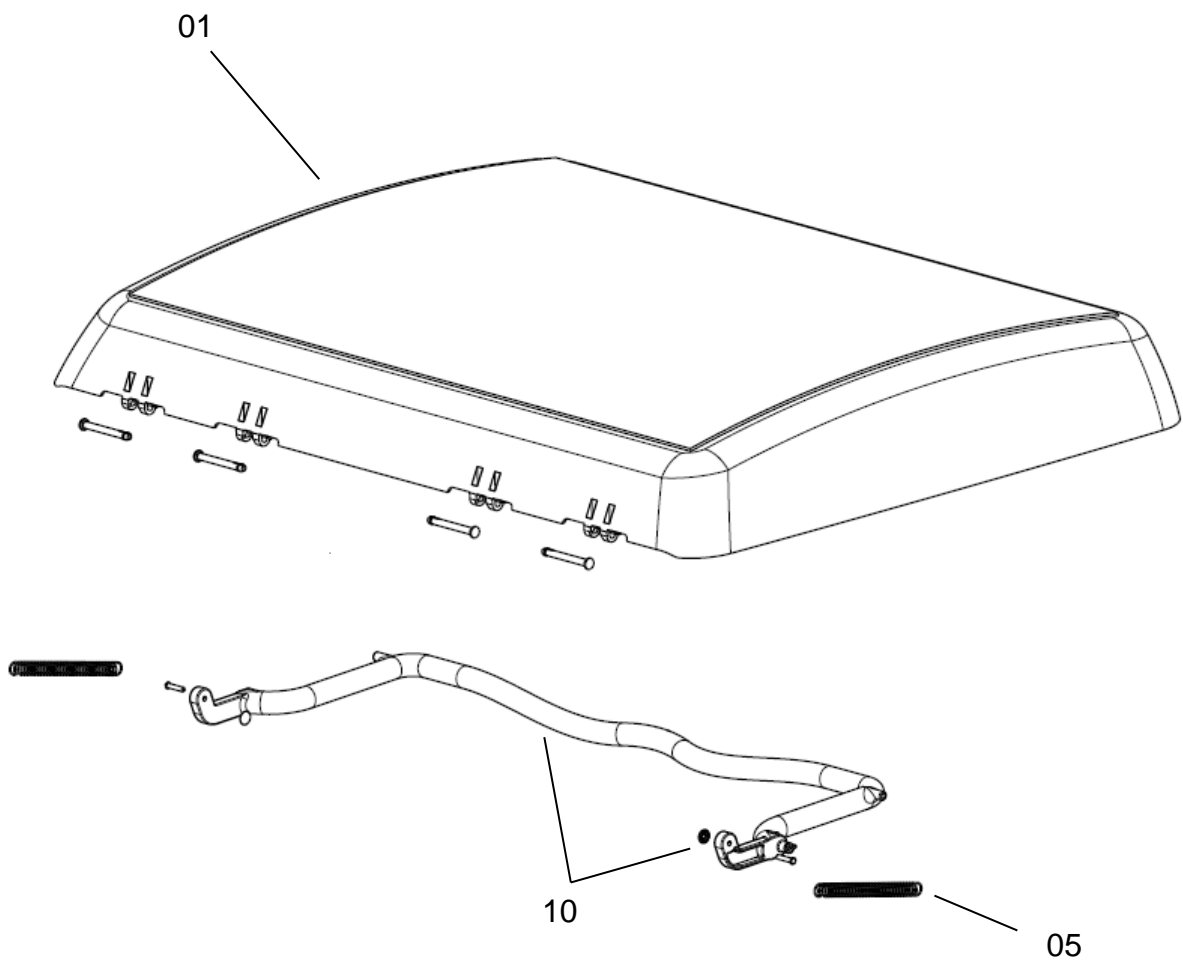

36.4. Midi-Heki GD Spare Parts Glazing Dome (all Versions)

	Description	Part No.	Pack. Unit
01	Glas frame with hinge pins	BG 4493	1
05	Spring	BG 1515	1 set
10	Operating bar with assembly parts	BG 1516	1

Important: When ordering specify – description, colour, quantity, roof thickness.

* = only for manufacturers