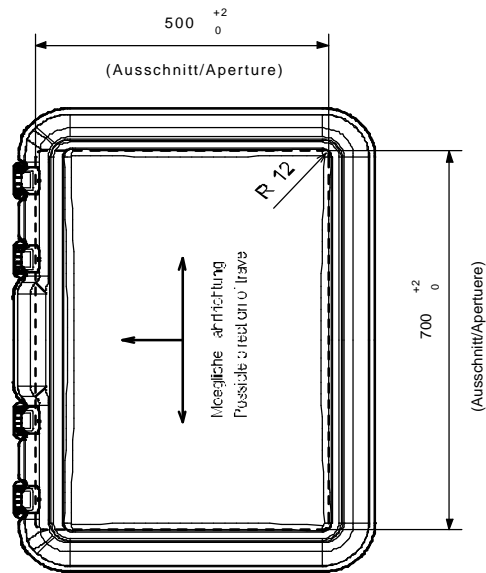

Glazing dome: double glazed acrylic, tinted in grey

- Version:**
- without free ventilation
 - with ventilation ca. 150 cm²

	Part no. customer
<input type="checkbox"/> for manufacturers with assembly parts (industrial packaging)	-----
<input type="checkbox"/> for manufacturers without assembly parts ** (industrial packaging)	-----
<input type="checkbox"/> for accessory roof thickness 30 -34 mm (single packaging)	-----

* = Bügel- / Elektrovariante
 ** = Kurbelvariante

	Gewicht/ Weight:	Öffnungswinkel/ max Opening:
- Elektro/electrical version	ca. 9,0 kg	ca. 60°
- Kurbel/crank version	ca. 8,5 kg	ca. 60°
- Bügel/operating bar	ca. 8,0 kg	ca. 45°