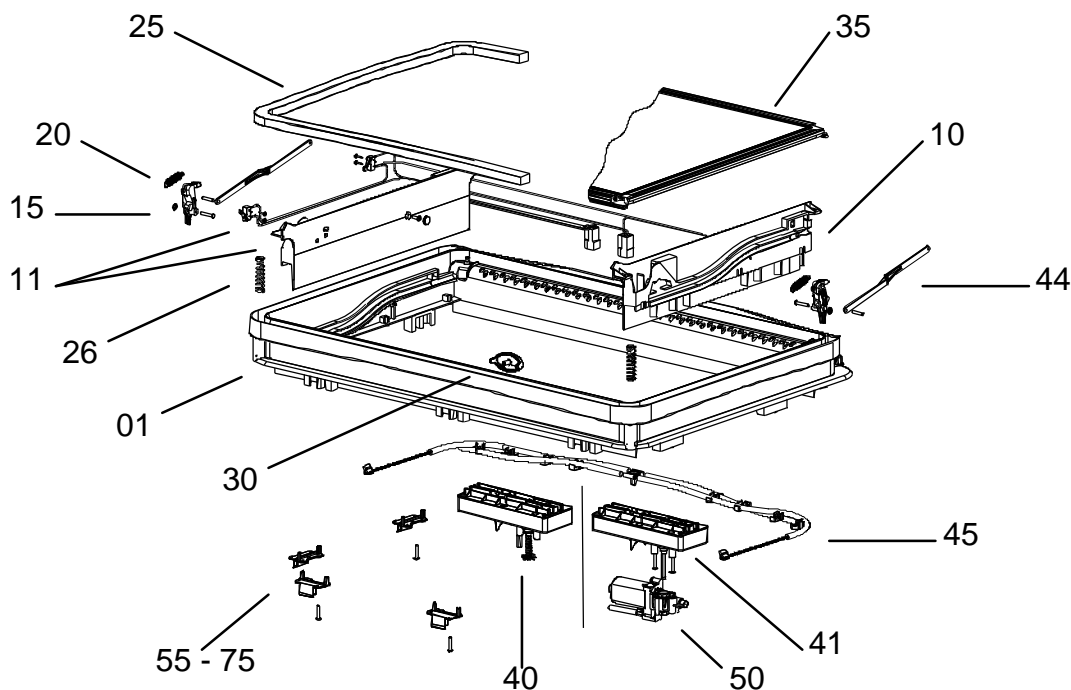

Standard colour	Code
RAL 7035 light grey *	09
RAL 9001 cream white	25

	Description	Part No.	Pack. Unit
01	Exterior frame (without assembly parts)	BG 1517	1
10	Cover for crank version cpl. with assembly parts (left/right)	BG 1705	1 Satz
11	Cover for electrical version cpl. with assembly parts (left/right)	BG 1706	1 Satz
15	Hook with assembly parts (left/right) M1	BG 1707	1 Satz
20	Spring (left/right)	BG 1520	1 Satz
25	Seal (only for version without free ventilation)	BG 1521	5 m
26	Spring (only for version with free ventilation) (left/right)	BG 1713	1 Satz
30	Cover for button	BG 1710	1
35	Flynet for Art. 1371 (flynet, cord and installtion kit)	BG1689	1 Satz
40	Gearing mechanism cpl. for crank version	BG 1716	1
41	Gearing mechanism cpl. for electrical version	BG 1717	1
44	Stay with assembly part (left/right)	BG 1714	1 Satz
45	Flexible shaft cpl. with assembly parts	BG 1708	1
50	Motor shielded	BG 1594	1
55	Mounting blocks with screws 25 to 29 mm	ZUB1376	1 Satz
60	Mounting blocks with screws 30 to 34 mm	ZUB1377	1 Satz
65	Mounting blocks with screws 35 to 42 mm	ZUB1378	1 Satz
70	Mounting blocks with screws 43 to 52 mm	ZUB1379	1 Satz
75	Mounting blocks with screws 53 to 60 mm	ZUB1380	1 Satz
80	Exterior frame cpl. crank version (01 – 55 without 11 / 41)	BG 1474	1
85	Exterior frame cpl. electrical version (01 – 55 without 10 / 40)	BG 1478	1

Important: When ordering specify – description, colour, quantity, roof thickness.

* = only for manufacturers