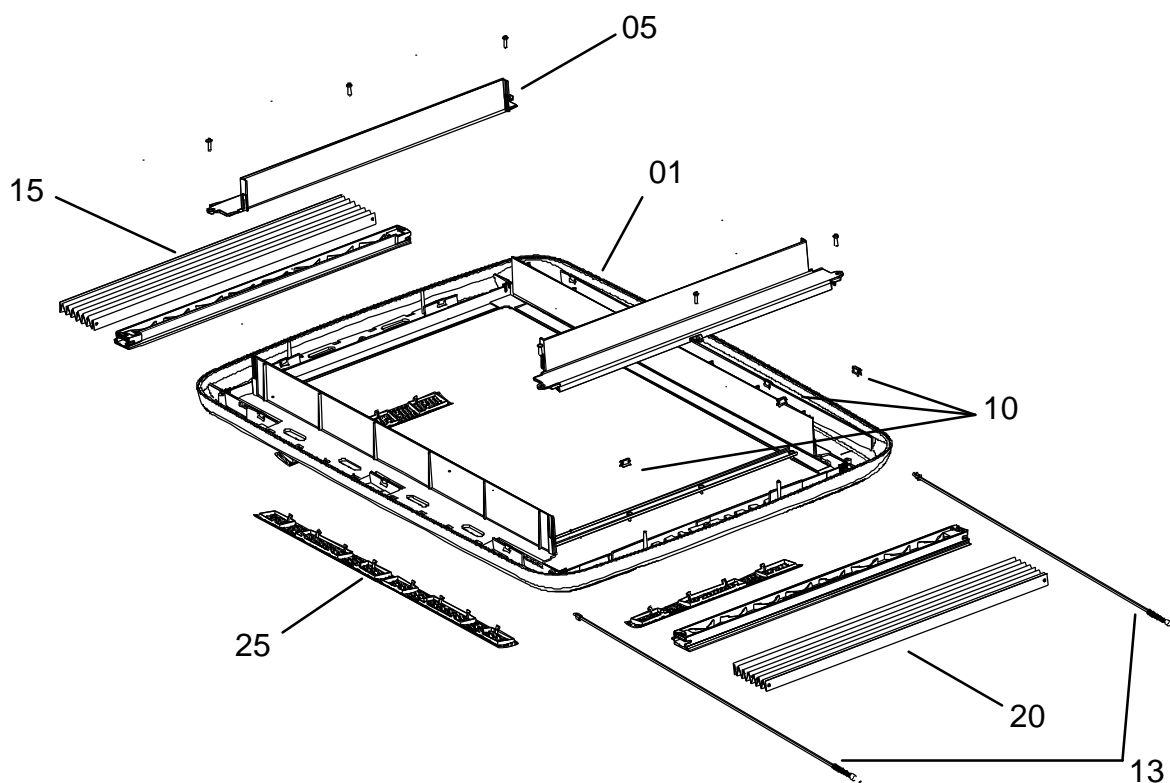

Spare Parts Midi-Heki Interior Frame (Version with Bar)

Standard colour	Code
RAL 7035 light grey *	09
RAL 9001 cream white	25

	Description	Part No.	Pack. Unit
01	Interior frame without assembly parts	BG1523	1
05	Cover for interior frame (ready to install)	BG1524	1 set
10	Clamps	BG1113	1 set
13	Cord (ready to install)	BG 1715	1 set
15	Fly net cpl. (ready to install) incl. end rod	BG1394	1
20	Darkening system cpl. (ready to install) incl. end rod	BG1393..	1
25	Ventilation grids	560E35..	1 set
30	Interior frame cpl. (01-25)	BG1392	1

Important: When ordering specify – description, colour, roof thickness, quantity.

* = only for manufacturers