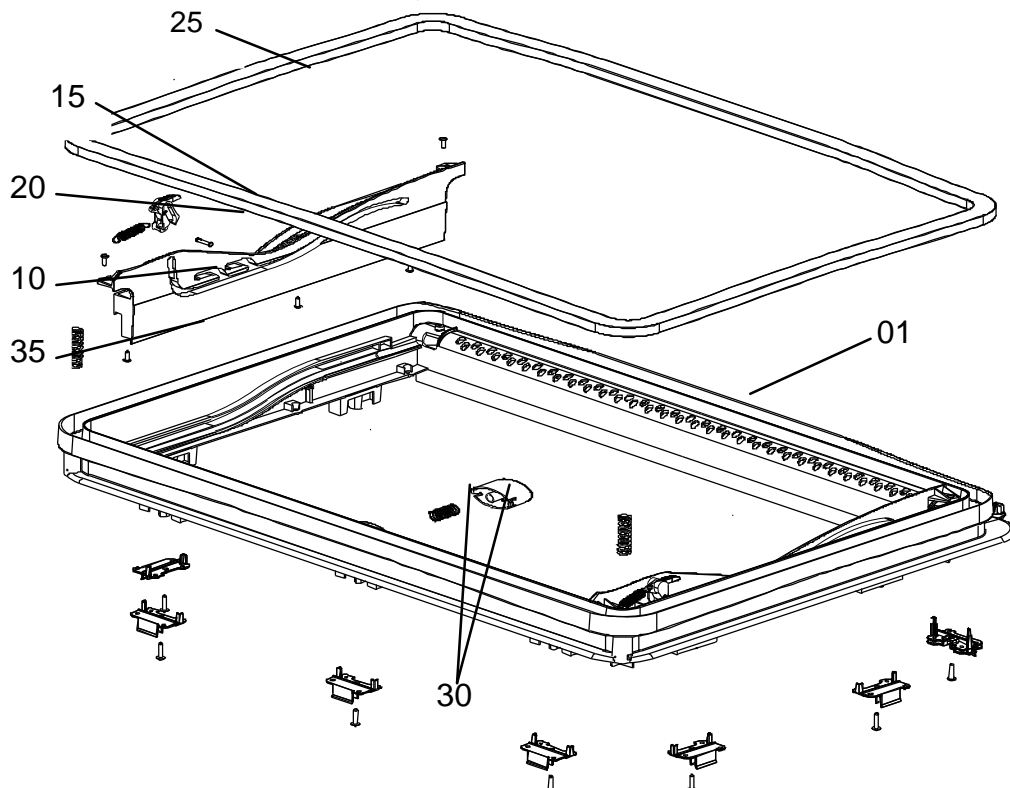

Spare Parts Midi-Heki Exterior Frame (Version with Bar)

Standard colours	Code
RAL 7035 light grey *	09
RAL 9001 cream white	25

	Description	Part No.	Pack. Unit
01	Exterior frame (without assembly parts)	BG1517	1
10	Cover exterior frame cpl. with assembly parts (left/right)	BG1518	1 set
15	Hook with assembly parts (left/right)	BG1519	1 set
20	Spring (left/right)	BG1520	1 set
25	Seal	BG1521	5 m
30	Button with spring	BG1522	1
35	Spring (only for version with free ventilation) (left/right)	BG 1713	1 set
40	Mounting blocks with screws (wall thickness 25 to 29 mm)	ZUB1376	1 set
45	Mounting blocks with screws (wall thickness 30 to 34 mm)	ZUB1377	1 set
48	Mounting blocks with screws (wall thickness 35 to 42 mm)	ZUB1378	1 set
50	Mounting blocks with screws (wall thickness 43 to 52 mm)	ZUB1379	1 set
55	Mounting blocks with screws (wall thickness 53 to 60 mm)	ZUB1380	1 set
80	Exterior frame cpl. (01- 30)	BG1391	1

Important: When ordering specify - description, colour, quantity, roof thickness.

* = only for manufacturers