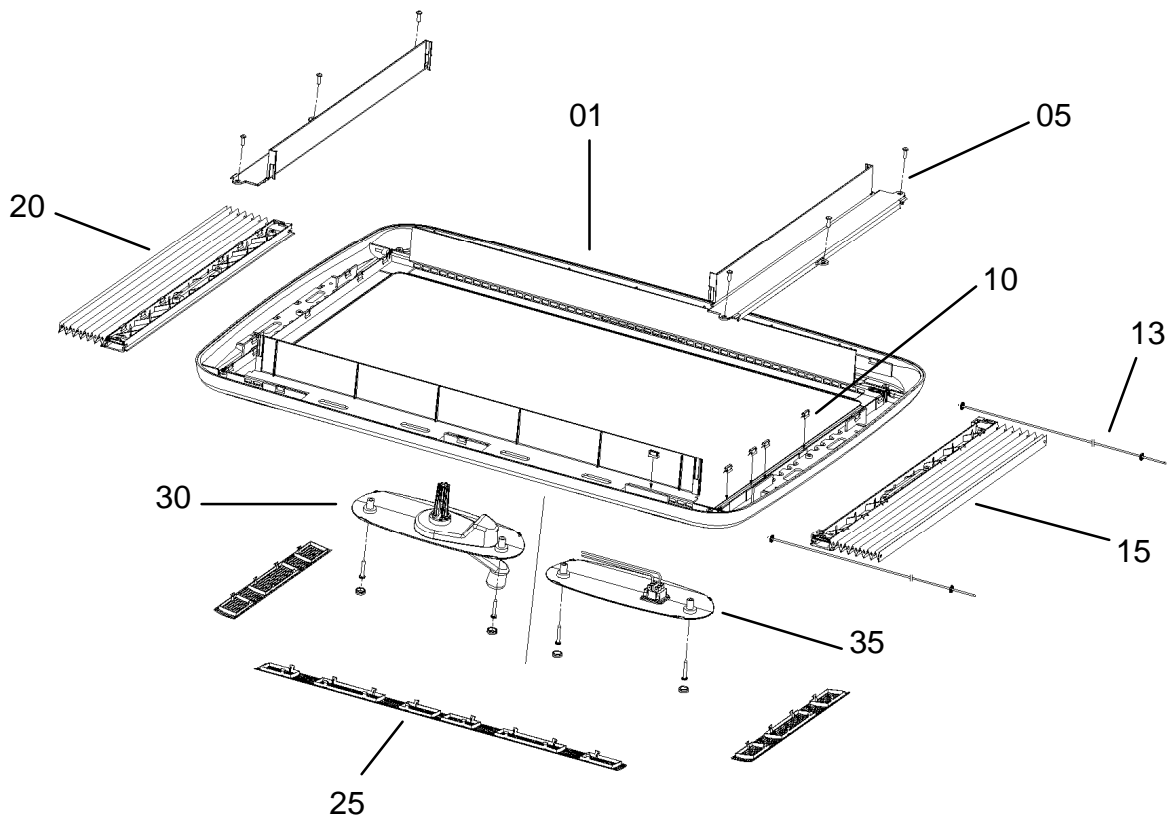

Spare Parts Midi-Heki Interior Frame (Crank / Electrical Version)

Standard Colour	Code
RAL 7035 light grey *	09
RAL 9001 cream white	25

	Description	Part No.	Pack. Unit
01	Interior frame without assembly parts	BG 1523	1
05	Cover for interior frame (ready to install)	BG 1524	1 set
10	Clamps	BG 1113	1 set
13	Cord (ready to install)	BG 1715	1 set
15	Fly net cpl. (ready to install) incl. end rod	BG 1394..	1
20	Darkening system cpl. (ready to install) incl. end rod	BG 1393..	1
25	Ventilation grids	560E35..	1 set
30	Cover interior frame cpl. with assembly parts (crank version)	ZB1088..	1
35	Cover interior frame cpl. with assembly parts (electr. version)	ZB1076..	1
40	Interior frame cpl. for crank version (pos. 01-25 +30)	BG 1479	1
45	Interior frame cpl. for electrical version (pos. 01-25 +35)	BG 1709	1
	Emergency-Kit	BG 1570	1 Set

Important: When ordering please specify - description, colour, roof thickness, quantity.

* = only for manufacturers