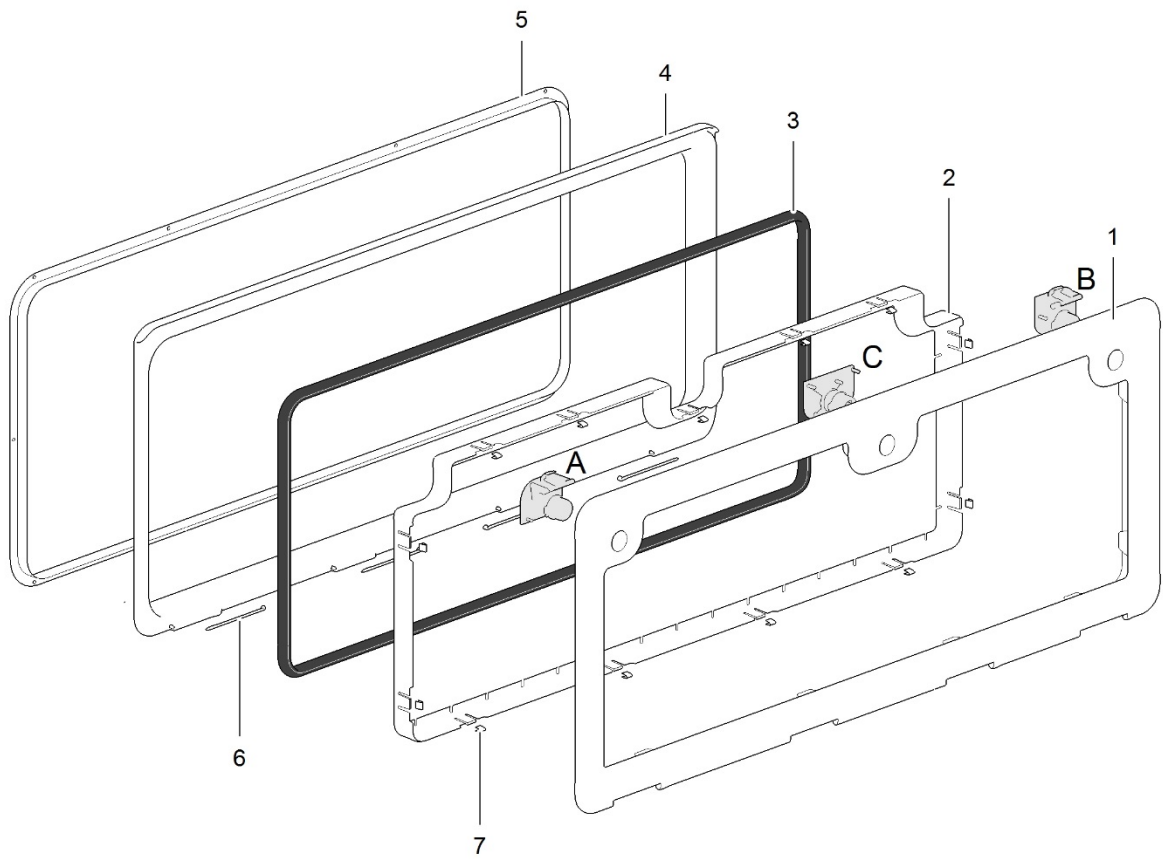

LE1042_ServiceDoor6_0213-V01

	Spare part number	Spare part number	Colours available
1	Door outer	26631 <i>without locks</i>	22, 25, 27, 57, 58, 76, 80, 84
2	Door inner		
3	Door seal 26611		
4	Frame outer		
5	Frame inner		
6	Hinge pin 26602		
7	Door clip (18x) 26634		

For parts A, B and C refer to page 14