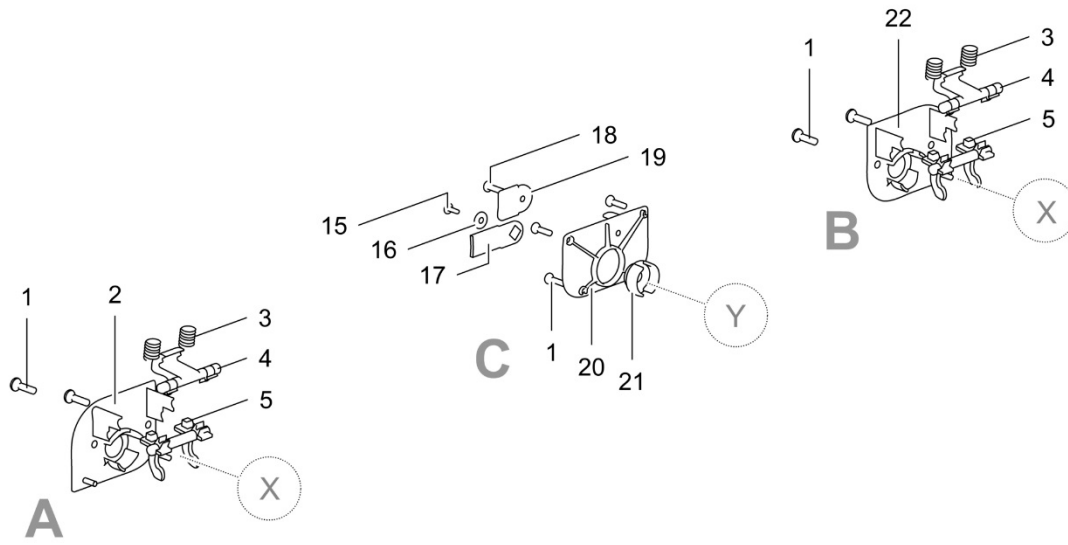

Base

Locks and buttons

LE1043_Service Doors Locks and Buttons_1116-V03