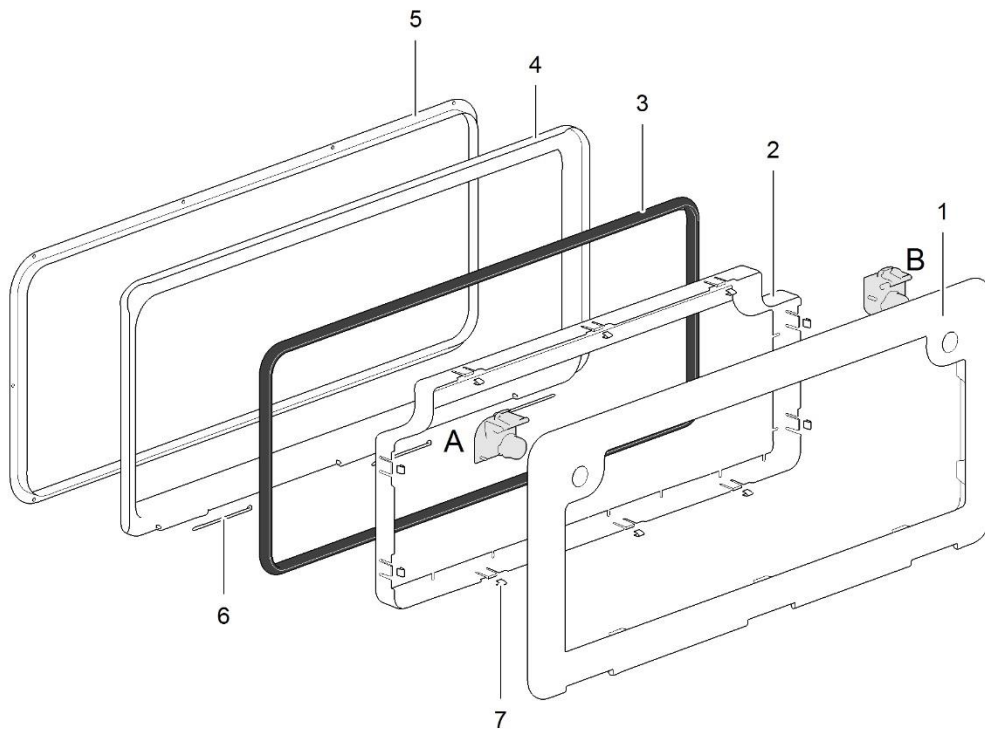

Spare part number	Spare part number	Colours available
1	Door outer	26629 <i>without locks</i>	22, 25, 27, 57, 76, 80, 84
2	Door inner		
3	Door seal 26605		
4	Frame outer		
5	Frame inner		
6	Hinge pin 26602		
7	Door clip (18x) 26634		

For parts A and B refer to page 14