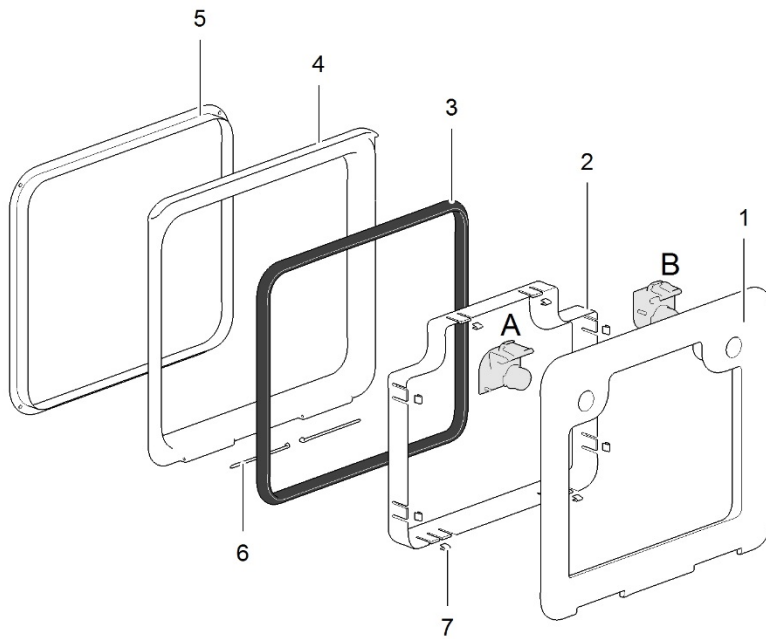

LE1038_ServiceDoor1_0213-V01

| | Spare part number | Spare part number | Colours available |
|----|---|-------------------|-------------------|
| 1 | Hinge pin | 16899 | |
| 2 | Frame sleeve | | |
| 3 | Frame outer | | |
| 4 | Door inner | | |
| 5 | Door seal | 21111 | |
| 6 | Triangle seal | | |
| 7 | Door outer | | |
| 8 | Housing nut | | |
| 9 | Lock pawl | | |
| 10 | Latch | | |
| 11 | Spring | | |
| 12 | Button | | |
| 13 | Spring button | | |
| 14 | O-ring | | |
| 15 | Lever door | | |
| 16 | Back plate | | |
| 17 | Screw | | |
| 18 | Key Oberholz | | |
| 19 | Key Zadi | | |
| | Lock cover | 21109 | 56, 57, 58 |
| | Lock Oberholz complete | | |
| | Lock Zadi complete | 16831 | 57 |
| | Service door complete <i>incl. lock Zadi</i> | 26614 | 57 |