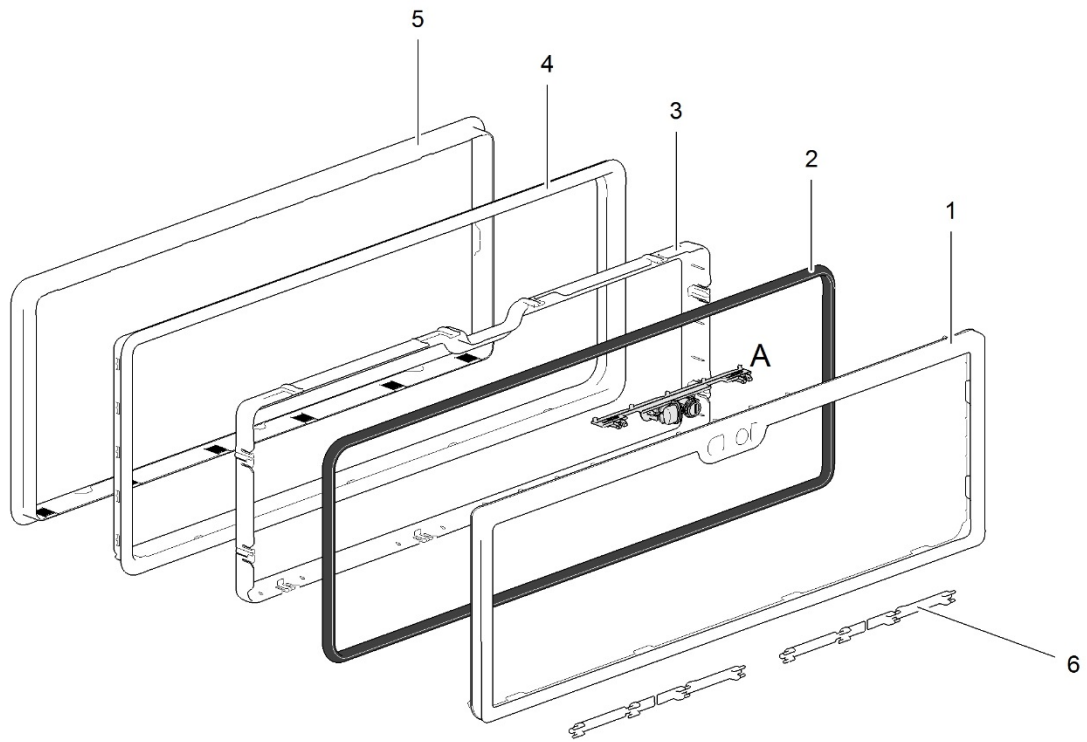

LE1046_FlushDoor5_0213-V01

		Spare part number	Spare part number	Colours available
1	Door outer			
2	Door seal	26917		
3	Door inner			
4	Frame outer			
5	Frame inner			
6	Hinge pin (2x)	26430		

For part A refer to page 20