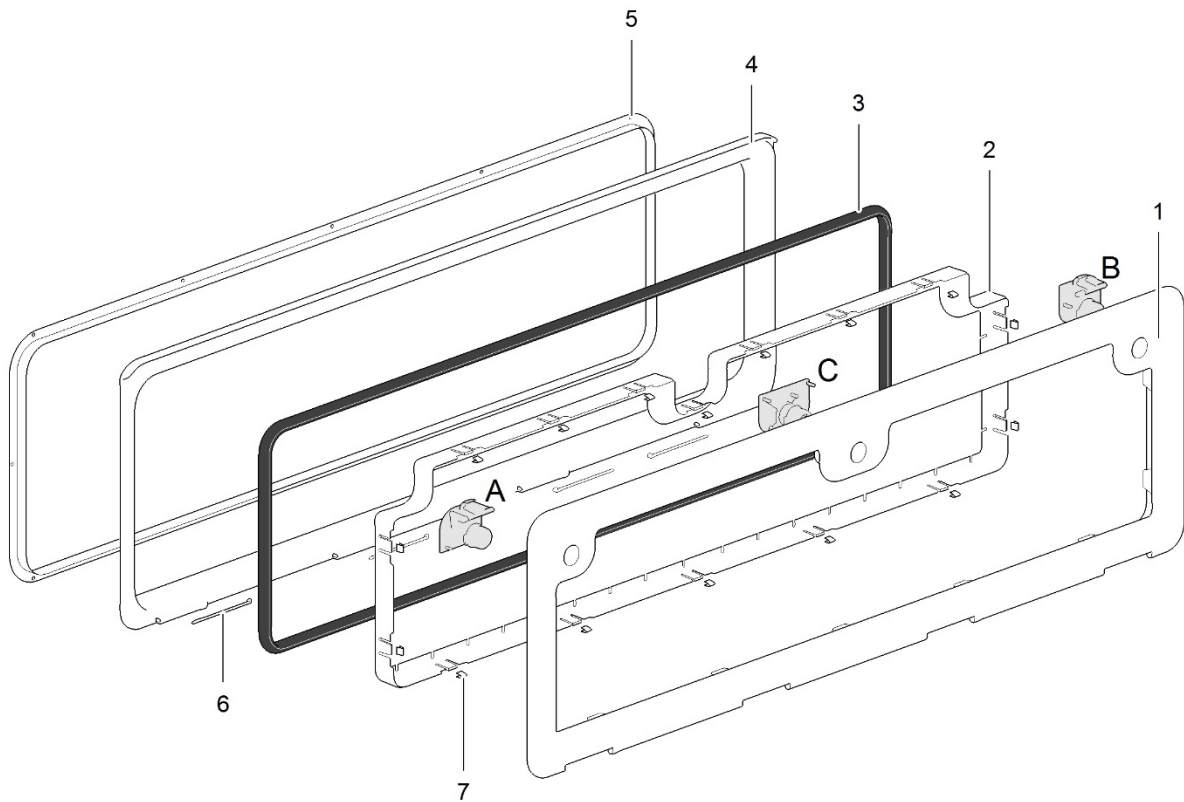

Spare part number	Spare part number	Colours available
1	Door outer	26632 <i>without locks</i>	22, 25, 76, 80, 84
2	Door inner		
3	Door seal 26612		
4	Frame outer		
5	Frame inner		
6	Hinge pin 26602		
7	Door clip (18x) 26634		

For parts A, B and C refer to page 14