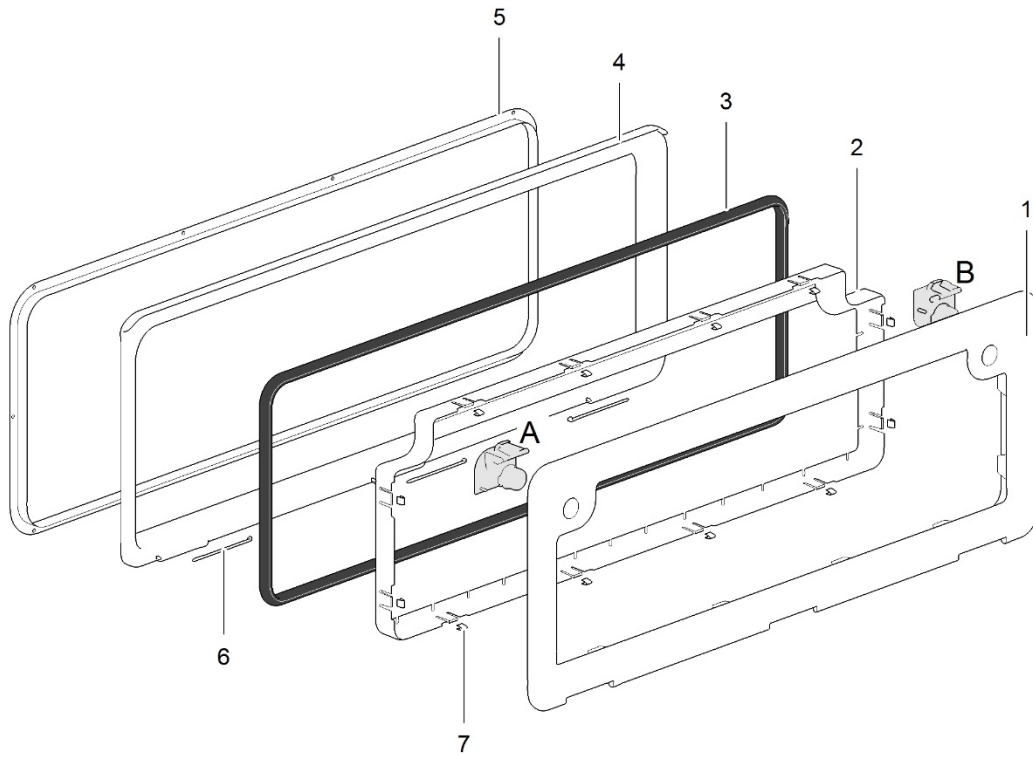

LE1041_ServiceDoor5_0213-V01

	Spare part number	Spare part number	Colours available
1	Door outer	26630 <i>without locks</i>	15, 22, 25, 27, 57, 58, 76, 80, 84
2	Door inner		
3	Door seal 26610		
4	Frame outer		
5	Frame inner		
6	Hinge pin 26602		
7	Door clip (18x) 26634		

For parts A and B refer to page 14