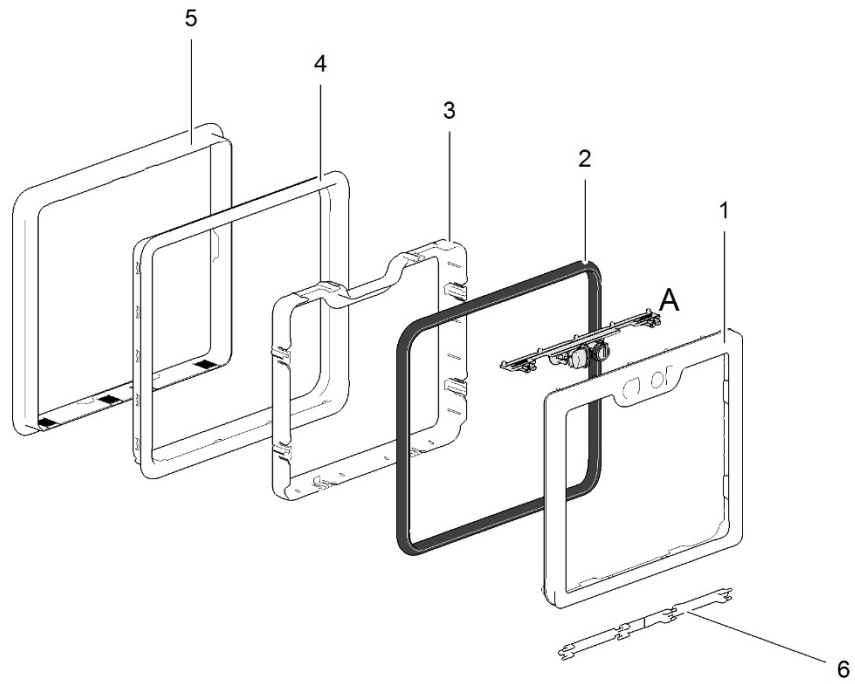

For parts A, B and C refer to page 14

Base

Locks and buttons

LE1043_Service Doors Locks and Buttons_1116-V03

| | | Spare part number | Spare part number | Colours available | |
|-----------|---|-------------------|-------------------|--------------------|--------|
| 1 | Screw | | | | |
| 2 | Back plate (right) | | | | |
| 3 | Spring | | | | |
| 4 | Latch | | | | |
| 5 | Lever | | | | |
| 6 | Spring | | | | |
| 7A | Button | 26603 | | 27, 57, 58, 80, 84 | |
| 7B | Push button magnet | 26622 | | | |
| 8 | O-ring | | | | |
| 9 | Pawl | | | | |
| 10 | O-ring | | | | |
| 11 | Lock housing | | | | |
| | <i>FAWO 1 – (F/W)</i> | 26606 | | 57, 58, 80, 84 | |
| | <i>FAWO 2 (F(2))</i> | | 26608 | 27, 57, 58, 80, 84 | |
| | <i>ZADI (ZA)</i> | | 26607 | 27, 57, 58, 80, 84 | |
| | <i>West Alloy Snake Lock (WS)</i> | | | 26621 | 58, 80 |
| 12 | Spring | | | | |
| 13 | Lock ZADI | | 26604 | | |
| 14 | Key | | | | |
| 15 | Screw | | | | |
| 16 | Washer | | | | |
| 17 | Latch | | | | |
| 18 | Screw | | | | |
| 19 | Latch bar | | | | |
| 20 | Back plate (centre) | | | | |
| 21 | Pawl extension | | | | |
| 22 | Back plate (left) | | | | |
| A + B | Kit for Service door 3, 4 & 5 <i>incl. #6, #8, #12</i> | | 26626 | 27, 57, 58, 80, 84 | |
| A + B + C | Kit for Service door 6 & 7 <i>incl. #6, #8, #12</i> | | 26625 | 27, 57, 58, 80, 84 | |