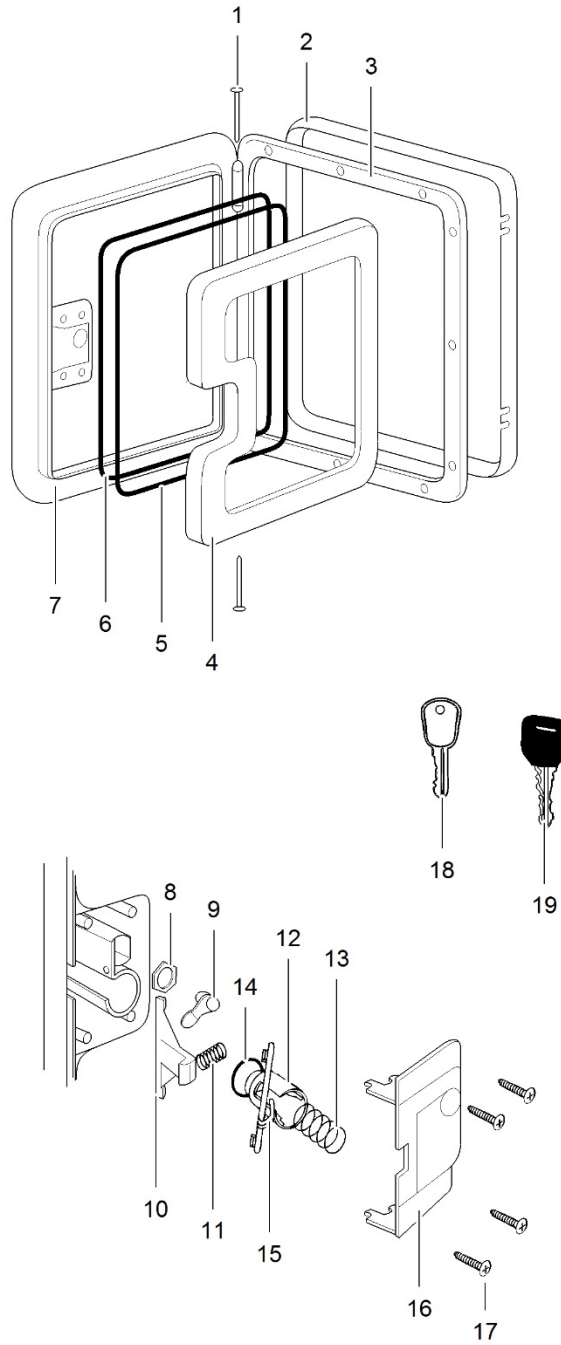

LE1038_ServiceDoor1_0213-V01

| | Spare part number | Spare part number | Colours available |
|----|---|-------------------|-------------------|
| 1 | Hinge pin | 16899 | |
| 2 | Frame sleeve | | |
| 3 | Frame outer | | |
| 4 | Door inner | | |
| 5 | Door seal | 21111 | |
| 6 | Triangle seal | | |
| 7 | Door outer | | |
| 8 | Housing nut | | |
| 9 | Lock pawl | | |
| 10 | Latch | | |
| 11 | Spring | | |
| 12 | Button | | |
| 13 | Spring button | | |
| 14 | O-ring | | |
| 15 | Lever door | | |
| 16 | Back plate | | |
| 17 | Screw | | |
| 18 | Key Oberholz | | |
| 19 | Key Zadi | | |
| | Lock cover | 21109 | 56, 57, 58 |
| | Lock Oberholz complete | | |
| | Lock Zadi complete | 16831 | 57 |
| | Service door complete <i>incl. lock Zadi</i> | 26614 | 57 |

LE842_ServiceDoor3_0213-V01

| | Spare part number | Spare part number | Colours available |
|---|-----------------------|-------------------------------|--|
| 1 | Door outer | 26628 <i>without locks</i> | 15, 22, 25, 27, 57, 58, 76, 80, 84 |
| 2 | Door inner | | |
| 3 | Door seal 26601 | | |
| 4 | Frame outer | | |
| 5 | Frame inner | | |
| 6 | Hinge pin 26602 | | |
| 7 | Door clip (18x) 26634 | | |

For parts A and B refer to page 14

LE1041_ServiceDoor5_0213-V01

| | Spare part number | Spare part number | Colours available |
|---|-----------------------|-------------------------------|--|
| 1 | Door outer | 26630 <i>without locks</i> | 15, 22, 25, 27, 57, 58, 76, 80, 84 |
| 2 | Door inner | | |
| 3 | Door seal 26610 | | |
| 4 | Frame outer | | |
| 5 | Frame inner | | |
| 6 | Hinge pin 26602 | | |
| 7 | Door clip (18x) 26634 | | |