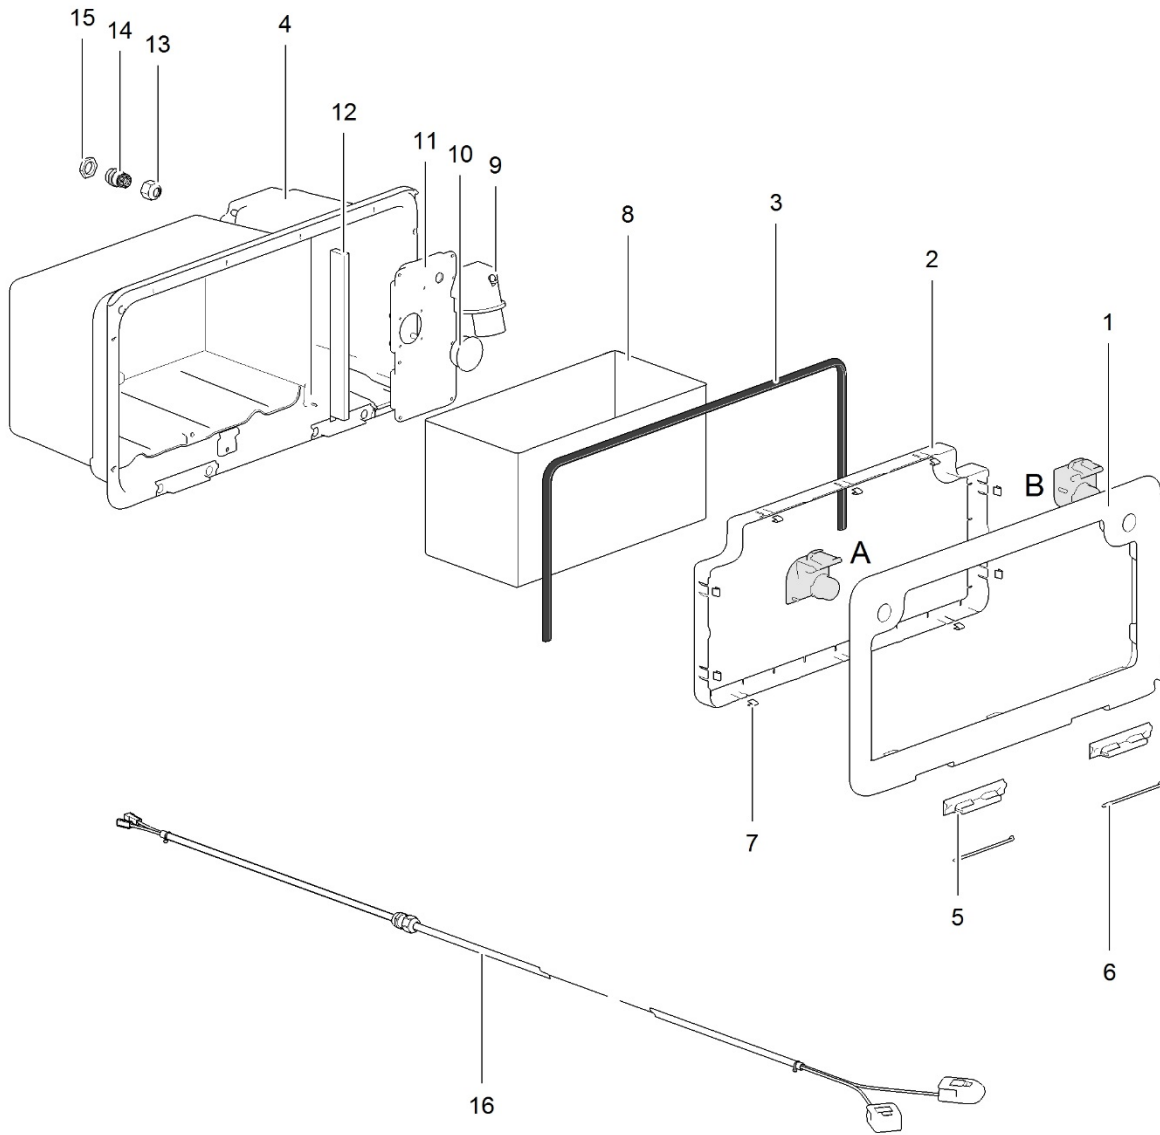

Spare part number	Spare part number	Colours available
1	Door outer hook			
2	Door inner screw			
3	Door seal clamping plate			
4	Battery box			
5	Hinge			
6	Hinge pin	26602		
7	Door clip (18x)	26634		
8	Soft tray	26620		
9	CEE socket			
10	Blind plug			
11	Mounting plate			
12	Foam divider			
13	Nut PG 13,5			
14	Grommet PG 13,5			
15	Nut			
16	12V Wire harness			

For parts A and B refer to page 14