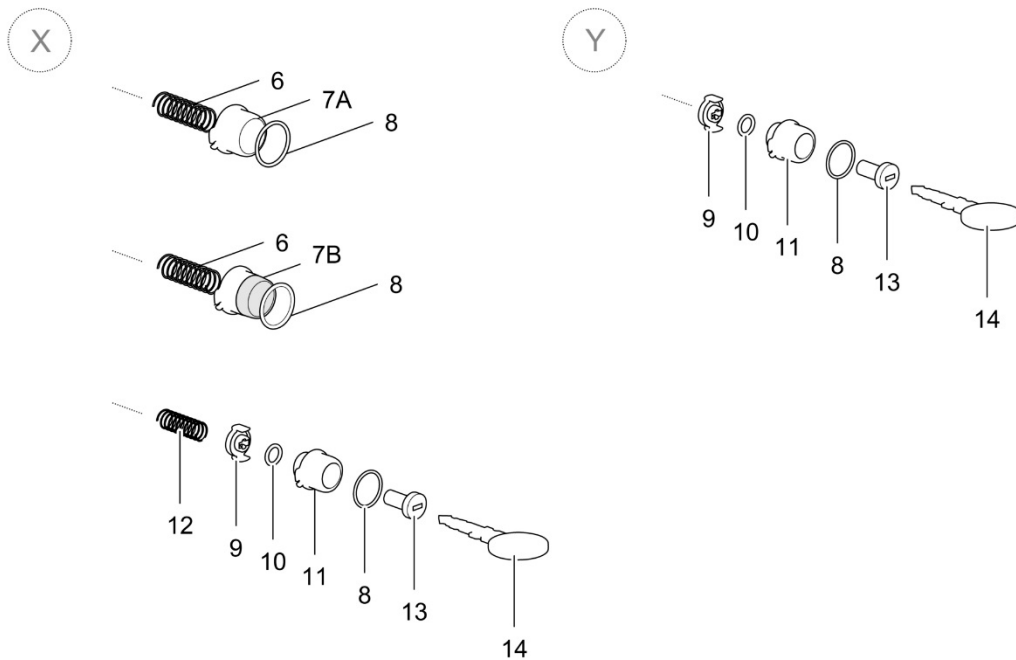

Locks and buttons

LE1043_Service Doors Locks and Buttons_1116-V03