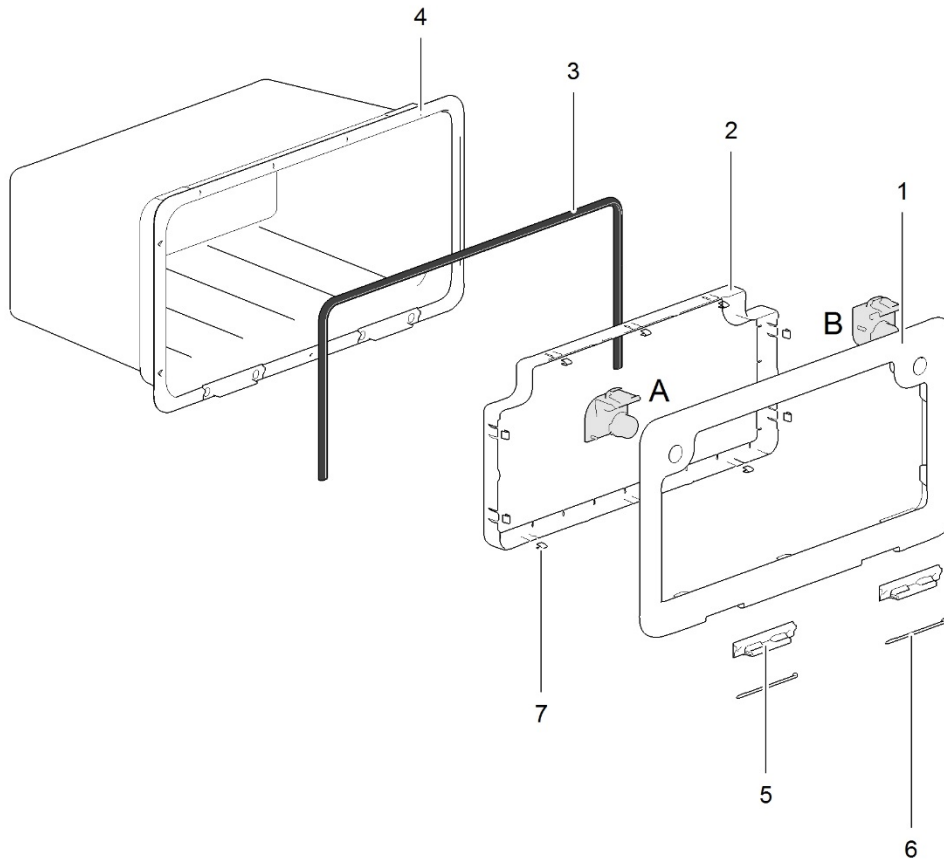

Spare part number	Spare part number	Colours available
1	Door outer			
2	Door inner			
3	Door seal			
4	Wet locker box			
5	Hinge			
6	Hinge pin	26602		
7	Door clip (18x)	26634		

For parts A and B refer to page 14