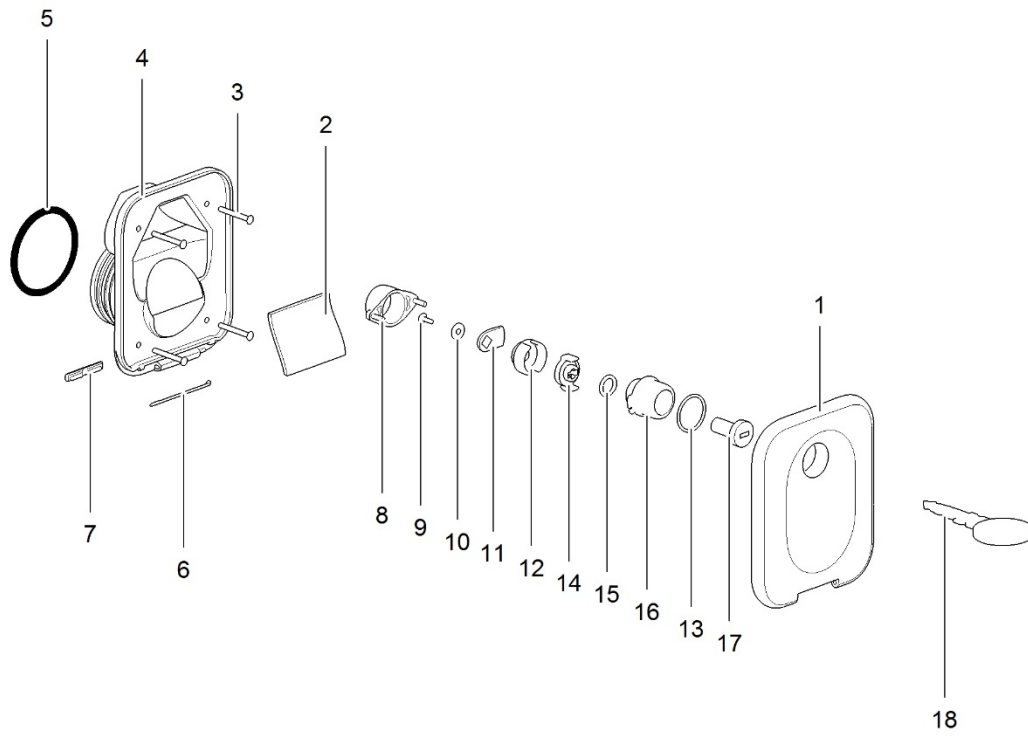

Spare part number	Spare part number	Spare part number	Colours available
1	Door				
2	Seal				
3	Screws				
4	Frame				
5	O-ring				
6	Hinge pin	26602			
7	Hinge pin guide				
8	Bracket			23791	22, 25, 57, 76, 80, 84
9	Screw				
10	Washer				
11	Latch				
12	Pawl extension				
13	O-ring				
14	Pawl				
15	O-ring				
16	Lock housing				
	<i>FAWO 1 (F/W)</i>	26606			57,58,80,84
	<i>FAWO 2 (F2)</i>		26608		27,57,58,80,84
	<i>ZADI (ZA)</i>			26607	27,57,58,80,84
	<i>West Alloy Snake lock (WS)</i>			26621	58, 80
17	Lock ZADI				
18	Key		26604