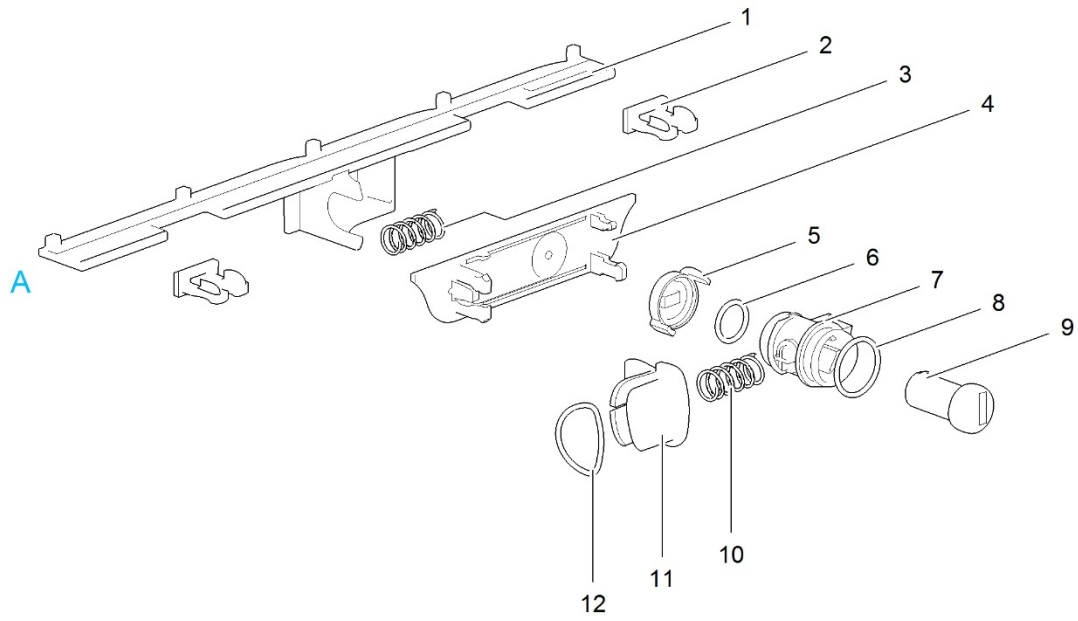

Spare part number	Spare part number	Colours available
1	Lock plate			
2	Lock plate fixation			
3	Spring			
4	Cover plate			
5	Lock end cap			
6	O-ring			
7	Lock holder			
8	O-ring			
9	Lock			
10	Spring			
11	Button			
12	O-ring