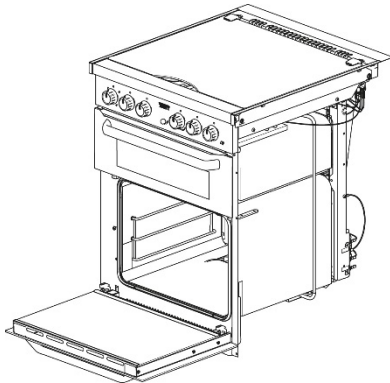

Control knobs

Control Knob sets		
Spare part number	SSPA0900	SSPA0901
Colours available	Brushed- Nickel/Black (.BNK/BK)	Matt Nickel (.MNK) Satin Chrome (.SCR)
Set quantity	6	6

Cladding styles

No cladding	Side cladding	Behind handle cladding
		

Grill Doors

Spare part number	Glass	Print	Cladding	Cladding Position	Handle Style	Handle Colour
SMAO3415.BK18X	Clear	Black	No	N/A		Brushed Nickel
SMAO3415.BK15X	Clear	Black	No	N/A		Bright Nickel

Oven door styles

Drop down oven doors

Left hinged oven doors

Right hinged oven doors

Drop down oven doors

Spare part number	Glass	Print	Cladding	Cladding Position	Handle Style	Handle Colour
SMAO3435.BK20X	Clear	Black	No	N/A		Brushed Nickel
SMAO3435.BK15X	Clear	Black	No	N/A		Brushed Nickel