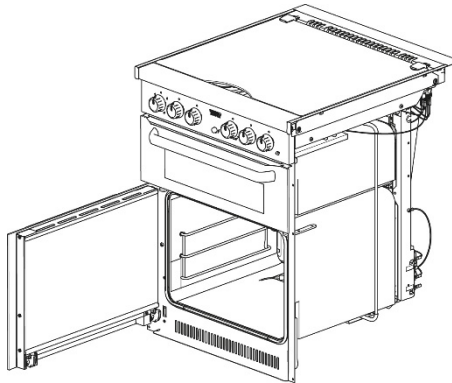

Grill Doors

Spare part number	Glass	Print	Cladding	Cladding Position	Handle Style	Handle Colour
SMAO3415.BK18X	Clear	Black	No	N/A		Brushed Nickel
SMAO3415.BK15X	Clear	Black	No	N/A		Bright Nickel

Oven door styles

Drop down oven doors

Left hinged oven doors

Right hinged oven doors

Drop down oven doors

Spare part number	Glass	Print	Cladding	Cladding Position	Handle Style	Handle Colour
SMAO3435.BK20X	Clear	Black	No	N/A		Brushed Nickel
SMAO3435.BK15X	Clear	Black	No	N/A		Brushed Nickel