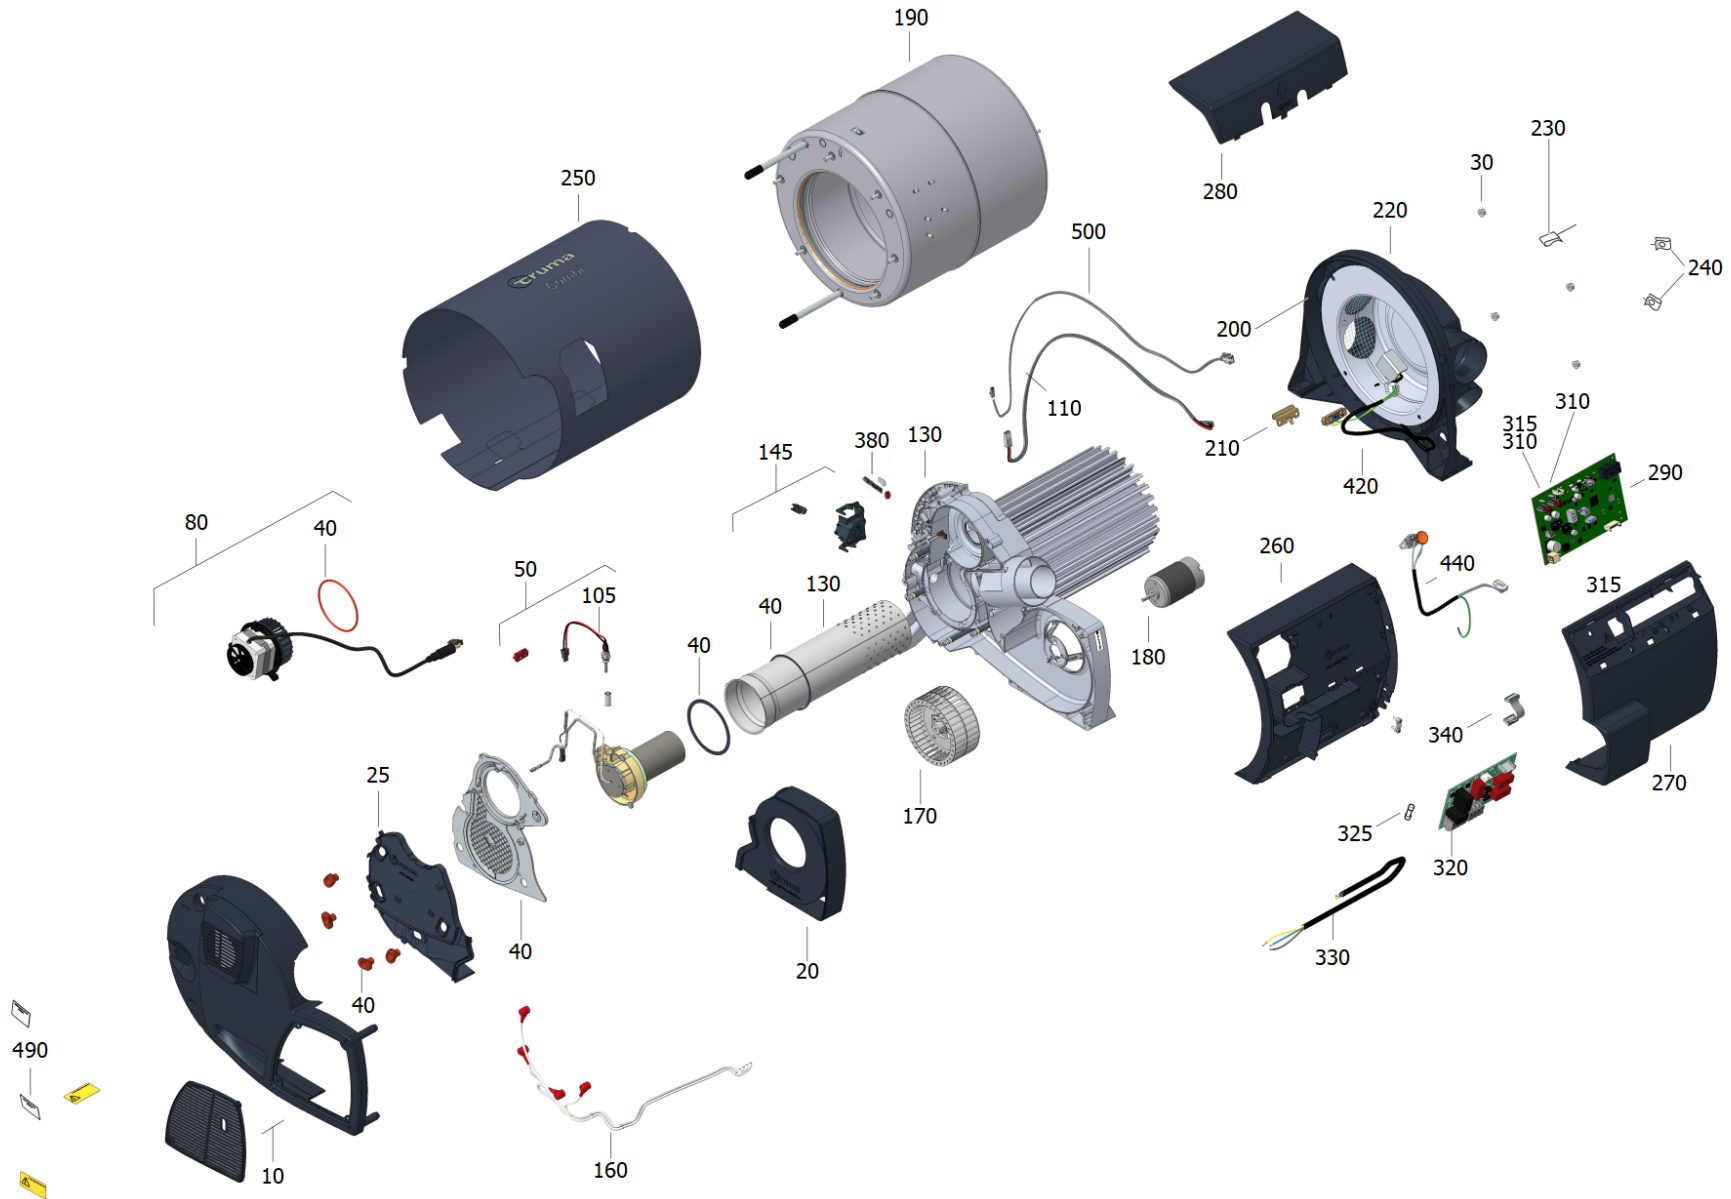

Spare parts Combi D 4 E CBY04EU-F-xxxxxxx (04/2022-)

Spare parts Combi D 4 E CBY04EU-F-xxxxxxx (04/2022-)

Item no.	Article no.	Description	Quantity	Unit
10	34020-00936	Combi (E) cover kit	1	PC
20	34020-65000	Combi (E) circulation air cover, right	1	PC
25	34020-00758	Combi E circulation air cover, left	1	PC
30	34020-00609	Combi screw accessory kit	1	PC
40	34020-01333	Combi D cover + seals	1	PC
50	34020-01336	Combi D burner cpl.	1	PC
80	34020-01337	Combustion air fan	1	PC
105	34020-01338	Combi D glow plug kit	1	PC
110	34020-01345	Glow plug cable harness	1	PC
130	34020-01344	Combi D E heat exchanger kit	1	PC
145	34020-01339	Connector holder cpl.	1	PC
160	34020-00484	Combi E heating rods cable harness	1	PC
170	34000-04700	Fan wheel 108 x 50R	1	PC
180	34020-61300	Combi circulating air motor	1	PC
190	34020-01682	Combi water container without seal	1	PC
200	34020-00912	Interior air hood	1	PC
210	34020-00490	Water temp. sensor cable harness cpl.	1	PC
220	34020-61600	Warm air distributor cpl.	1	PC
240	34020-24000	Clips 4 pcs.	1	PC
250	34020-95900	Combi outer casing, black	1	PC
260	34020-61700	Combi electronics housing	1	PC
270	34020-00911	Combi electronics cover	1	PC

Spare parts Combi D 4 E CBY04EU-F-xxxxxxx (04/2022-)

Item no.	Article no.	Description	Quantity	Unit
280	34020-00687	Combi connector cover	1	PC
290	34020-01342	Combi D 4 / 4 E electronics	1	PC
310	34020-01331	Flat fuse 10 A, 10 pcs.	1	PC
315	34020-01487	Flat fuse 15 A, 10 pcs.	1	PC
320	34020-00546	Electronics 230 V	1	PC
325	39050-00381	Fine wire fuse kit 10 AF, H 10 pcs.	1	PC
330	34020-00909	Cable 230 V, 1.6 m	1	PC
340	34020-00545	Electronics controller line	1	PC
380	34020-00501	Combi (E) thermostat plate	1	PC
420	34020-00910	Temperature monitoring cable harness	1	PC
440	34020-00506	Water temperature switch cpl.	1	PC
490	34020-00607	Combi sticker kit	1	PC
500	34020-01343	Combi D cable harness	1	PC
510	34020-99900	Combi D exhaust duct fitting	1	PC