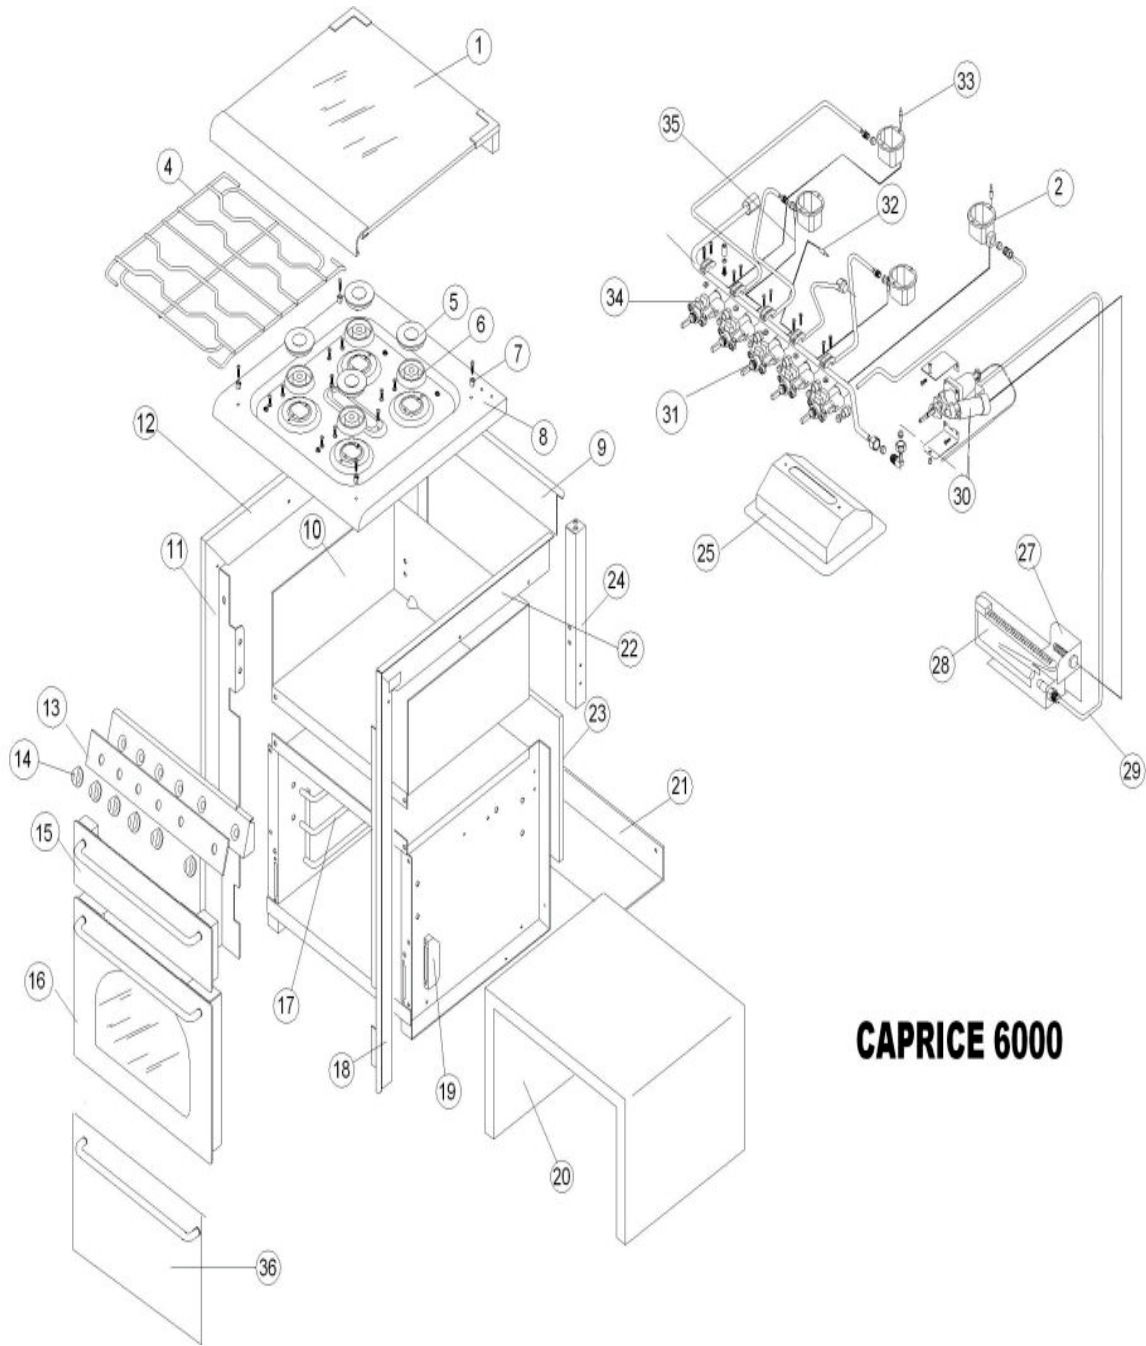

# CAPRICE 6000

**CAPRICE 6000**

### CAPRICE 6000

DR. REF	PART NUMBER	DESCRIPTION	QTY
1	GL6010	GLASS LID	1
2	PCC0795	BURNER CUP & INJECTOR	4
4	PCC0633	PAN SUPPORT, CHROME	1
5	PCC0806	BURNER CAP	4
6	PCC0807	BURNER SKIRT	4
7	SPCC0647	CLIP FOR PAN SUPPORT	4
8	CONTACT LS	HOB PRESSING	1
9	MCO1063/3.	REAR HOB TRIM	1
10	MCO1130	GRILL BOX	1
11	MCO1144.BK	NO LONGER AVAILABLE	1
12	MCO1063/1.	L.H. SIDE TRIM, HOB	1
13	CONTACT LS	FASCIA ASSEMBLY	1
14	SEE PHOTOS	CONTROL KNOB	6
15	CONTACT LS	GRILL DOOR ASSEMBLY	1
16	CONTACT LS	OVEN DOOR ASSEMBLY	1
17	PCO0282	SHELF SUPPORT	2
18	MCO1143.BK	NO LONGER AVAILABLE	1
19	PCO0258	HINGE GUIDE, OVEN DOOR	2
20	PCO0550	INSULATION, OVEN BODY	1
21	MCO0886	REAR BOTTOM CORNER TRIM	1
22	MCO1063/2.	R.H. TRIM, HOB	1
23	PCO0553	INSULATION, OVEN BACK	1
24	MAO1135	GRILL BOX SUPPORT	2
25	MAC0052	GRILL ASSEMBLY	1
27	MCO0805	BURNER HOLDER	1
28	PCO0260	OVEN BURNER	1
29	MCO0166	OUTLET PIPE	1
30	PCO0452	OVEN THERMOSTAT	1
31	PCC0549	GRILL TAP FFD	1
32	PCC1154	GRILL THERMOCOUPLE	1
33	PCC1162	LONG THERMOCOUPLE	2
34	PCC0548	BURNER TAP FFD	4
35	PCC1157	SHORT THERMOCOUPLE	2
36	CONTACT LS	LOWER DOOR ASSEMBLY, COMPLETE	1
	PCO0245	DOOR SEAL	1
	PCC1419	GRILL ELECTRODE	1
	PCC1425	HOB ELECTRODE	4
	PCC1423	OVEN ELECTRODE	1
	PCO0158	OVEN THERMOCOUPLE	1
	PCO0235	MAGNETS, LOWER DOOR	2
	PCO0684	HINGE, LOWER DOOR R.H.	1
	PCO0685	HINGE, LOWER DOOR L.H.	1
	PCC1420	IGNITION SWITCH	1
	PCC1399	12V GENERATOR	1
	PCO0256	GRILL DOOR HINGE	2