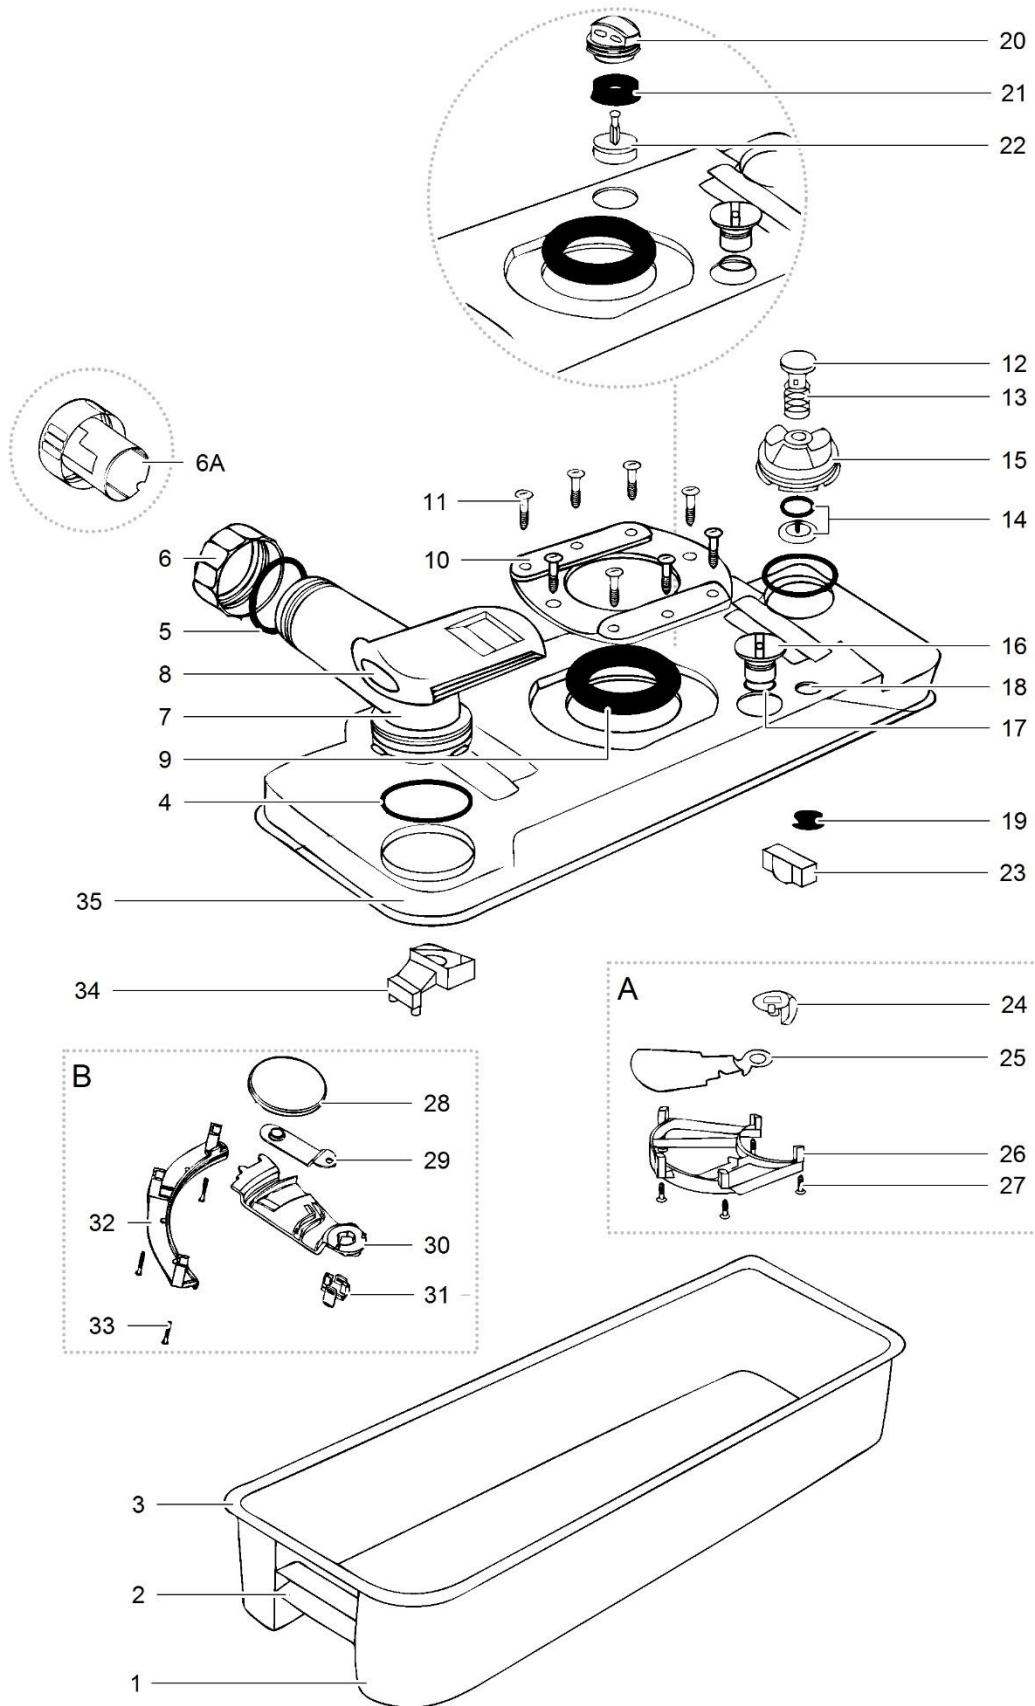

Spare part number	Spare part number	Spare part number	Colours available
1	Waste-holding tank lower			
2	Carry handle			
3	Weld waste-holding tank			
4	O-ring			
5	16195	16384	16196	78
6	Dump cap			74
6A	Measuring cup			78
7	Pour out spout			
8	Sliding cover			74
9	Lip seal <i>Toilets < 15th June 2000</i>			16175
	<i>Toilets > 15th June 2000</i>			23721
10	Seal cover			
11	Screw			
12	07524		16176	78
13	Spring			
14	Seal retainer			74
15	Ventplug			
16	Blade opener <i>Toilets < 15th June 2000</i>			21458
	<i>Toilets > 15th June 2000</i>			200501
17	Cupseal			
18	Venthole			
19	Ventseal			20339
20	Automatic vent upper <i>Toilets > June 1993</i>			23722
21	Seal automatic vent		21528	
22	Foam			
23	Float vent			21510
A	Blade mechanism < 15 June 2000			
24	Blade driver			
25	Blade			
26	Blade retainer			
27	Screw			
B	Blade mechanism > 15 June 2000			
28	Blade			23847
29	Blade arm			
30	Blade arm driver			
31	Drive arm retainer			
32	Track support			
33	Screw			
34	Float arm			21322
35	Waste-holding tank upper			
	Waste-holding tank complete			<i>Refer to page 16</i>