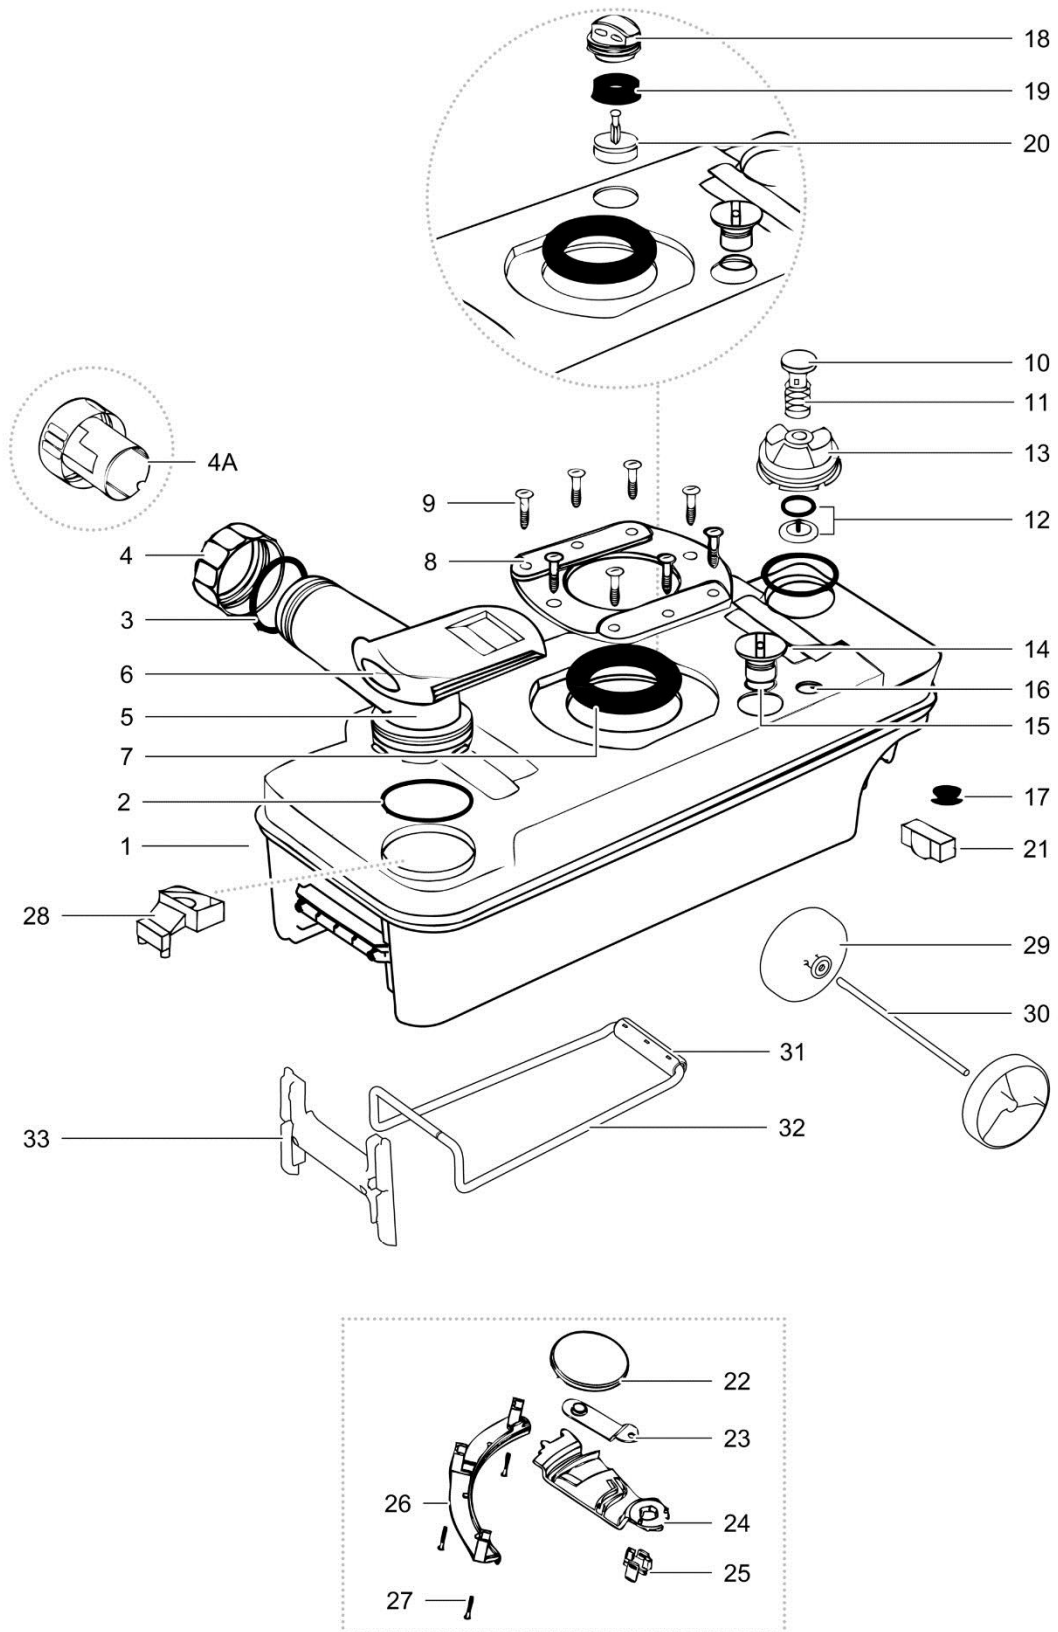

LE:1154_C4-Toilet_1114-V02

		Spare part number	Spare part number	Colours available
1	Spring clip retainer	16169		
2	Clip retainer		16350	78
3	Clip			
4	Draincap waterfill funnel	16385		78
5	Waterfill funnel		16381	74
6	Cap waterfill funnel	16848		16
7	O-ring			
8	O-ring			
9	Ball float			
10	Stop retainer			
11	Nylon bushing			
12	Spring flush knob		16377	62
13	Flush knob			
14	Screw			
15	Plug flush knob			
16	Cover			
17	Hinge post	16183	16194	62
18	Hinge pin			
19	Seat			
20	O-ring	16731		
21	Flush cap			
22	Cylinder flush			
23	Bellow cap			
24	Bellow	21065	20291	10, 62
25	Well pump			
26	Inlet tube			
27	Check valve body	21066		
28	Check valve flapper			
29	Flush tube			
30	Seal/plunger/spring		20292	10, 62
31	O-ring			
32	Nozzle			
33	Bowl			
34	Dial support			
35	Magnet			
36	Level indicator		16171	62
37	Decal level indicator			
38	Lens			
39	Level indicator bezel			
40	Base			
41	Water tank			
42	Front panel			
43	Basepad			
44	Extension front panel	16266		62

	Spare part number	Spare part number	Spare part number	Colours available
1	Waste-holding tank			
2	O-ring			
3	16195	16384	16196	78
4	Dump cap			74
4A	Measuring cup			78
5	Pour out spout			
6	Sliding cover			74
7	Lip seal			
	<i>Toilets < 15th June 2000</i>		16175	
	<i>Toilets > 15th June 2000</i>		23721	
8	Seal cover			
9	Screw			
10	07524		16176	78
11	Spring			
12	Seal retainer			74
13	Ventplug			
	Blade opener			
14	<i>Toilets < 15th June 2000</i>		21458	74
	<i>Toilets > 15th June 2000</i>		200501	74
15	Cupseal			
16	Venthole			
17	Ventseal		20339	
18	Automatic vent upper		23722	74
	<i>Toilets > June 1993</i>			
19	Seal automatic vent			
20	Foam			
21	Float vent		21510	
	Blade mechanism > 15 June 2000			
22	Blade		23847	
23	Blade arm			
24	Blade arm driver			
25	Drive arm retainer			
26	Track support			
27	Screw			
28	Float arm		21322	
29	Wheels 2X		200640	142
30	Axis			
31	Grip transport handle		200641	74
32	Transport handle		200643	
33	Transport bracket		200644	74