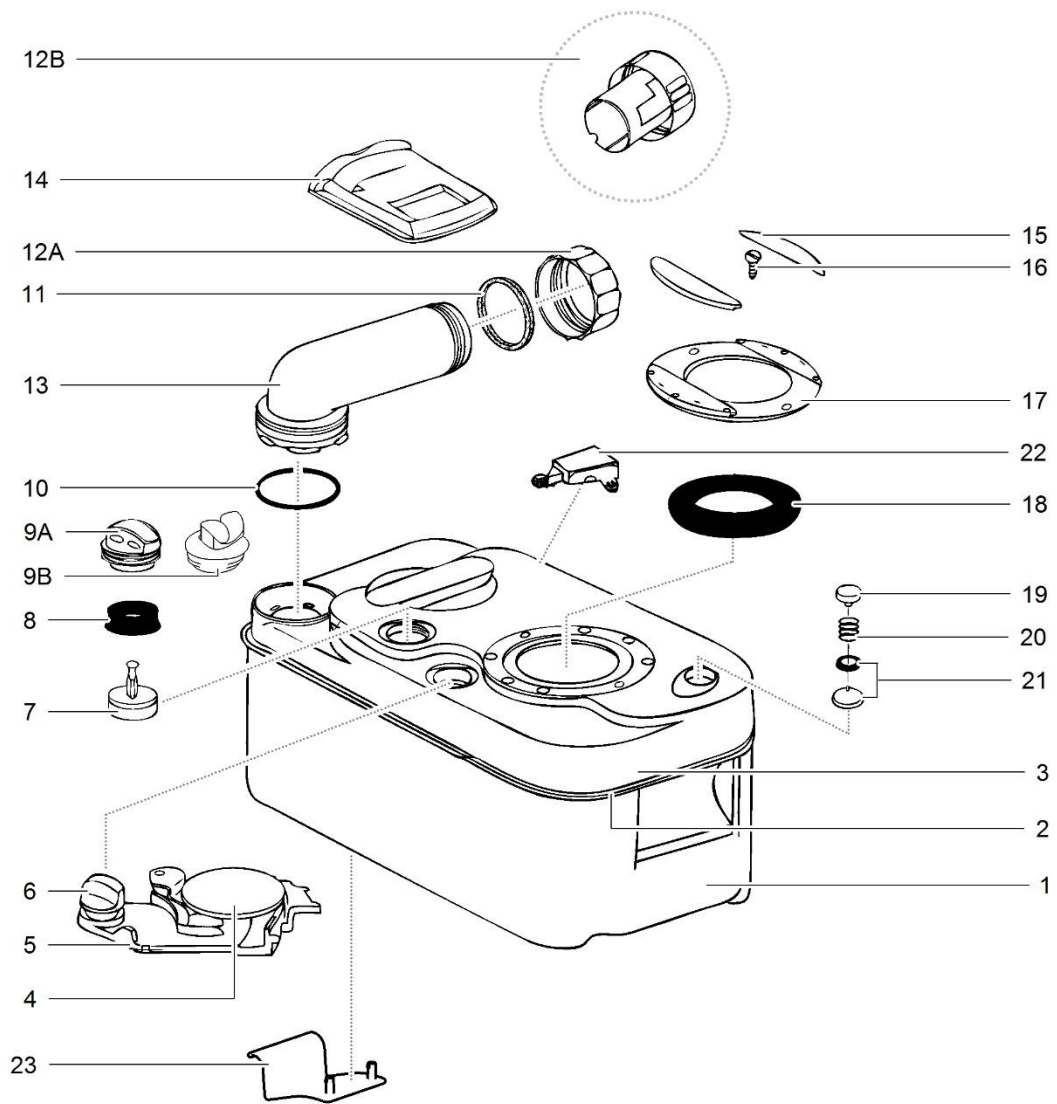

LE1158_C200S-CS-Toilet_0414-V02

		Spare part number	Spare part number	Colours available
1	Cover			
2	Seat		23706	62
3	Hinge pin	23707		62
4	Bowl	23853		62
5	Vacuumbreaker	16833		
6	Electric valve			
7	Hose nut	23851	23709	
8	Hose barb			
9	O-ring			
10	Nozzle		23710	62
11	Watertube			
12	Watertube supply			
13	Waterfuse bracket			
14	Fuse	21766		
15	Reedswitch	23714		62
16	Screw			
17	Bowl retainer bracket			
18	Magnet basket			
19	Bowl retainer bracket			
20	Base upper			
21	Base lower			
22	Handle			
23	Screw		23713	74
24	Bushing			
25	Seal handle			
26	Link			
27	Saddle	23848	23850	
28	Saddle bracket		<i>for outside vent version</i>	
28	Saddle bracket outside vent			
29	Console			
30	Level indicator led	23718		
31	Switch panel			
32	Flush switch	23716	23846	62
33	Bezel			

LE1159_C200-Waste-holding Tank_0416-V04

		Spare part number	Spare part number	Spare part number	Colours available
1	Waste-holding tank				
2	Blade	23847			
3	Blade arm				
4	Blade opener	23743			78
5	Foam		23722	23788 <i>for outside vent version</i>	74
6	Seal automatic vent	21528			
7A	Upper automatic vent				
7B	Upper automatic vent outside vent				74
8	O-ring	16195		16196	74, 78
9	Cap seal				
10A	Dump cap				
10B	Measuring cup		25810		
11	Pour out spout				
12	Sliding cover	21333			74
13	Screw cover				
14	Screw				
15	Seal cover				
16	Lip seal	23721			
17	Vent button		07524		78
18	Spring				
19	Seal retainer				
20	Floatarm	23726			
21	Tank lock clip	23849			78
22	Wheels 2X		200640		142
23	Axis				
24	Grip transport handle	200641		200642	74
25	Transport handle				
26	Transport bracket		200644		
	Waste-holding tank complete <i>including sliding cover, wheels and handle</i>		200636	200637 <i>for outside vent version</i>	74