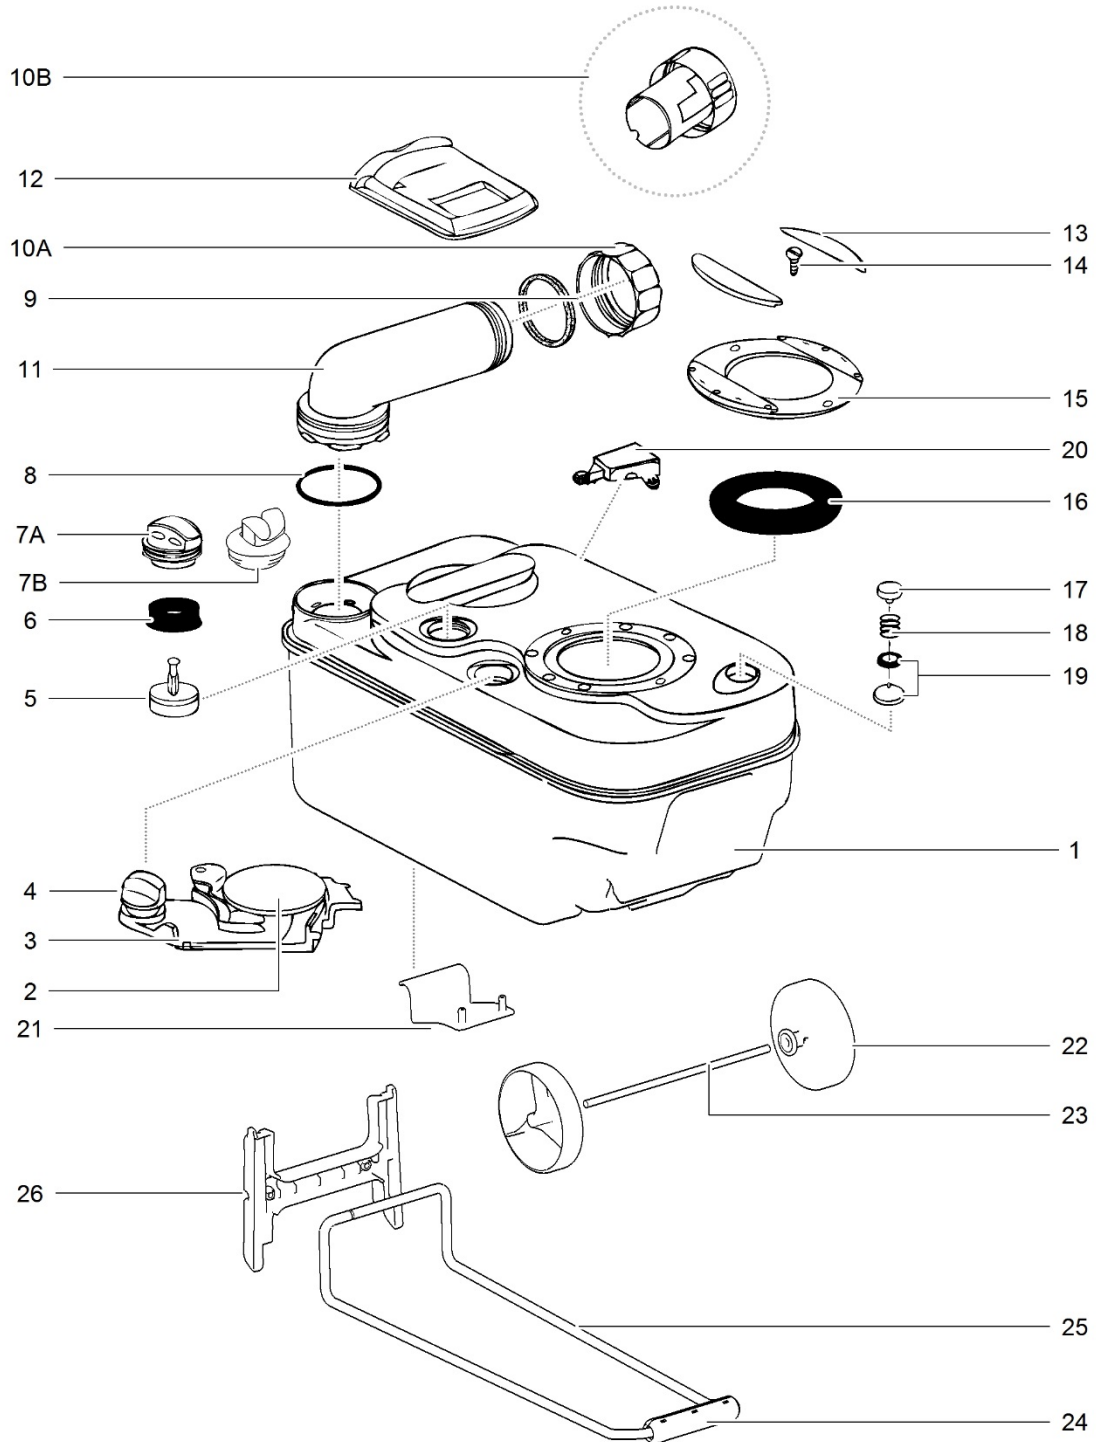

LE1158_C200S-CS-Toilet_0414-V02

		Spare part number	Spare part number	Colours available
1	Cover			
2	Seat		23706	62
3	Hinge pin	23707		62
4	Bowl	23853		62
5	Vacuumbreaker	16833		
6	Electric valve			
7	Hose nut	23851	23709	
8	Hose barb			
9	O-ring			
10	Nozzle		23710	62
11	Watertube			
12	Watertube supply			
13	Waterfuse bracket			
14	Fuse	21766		
15	Reedswitch	23714		62
16	Screw			
17	Bowl retainer bracket			
18	Magnet basket			
19	Bowl retainer bracket			
20	Base upper			
21	Base lower			
22	Handle			
23	Screw		23713	74
24	Bushing			
25	Seal handle			
26	Link			
27	Saddle	23848	23850	
28	Saddle bracket		<i>for outside vent version</i>	
28	Saddle bracket outside vent			
29	Console			
30	Level indicator led	23718		
31	Switch panel			
32	Flush switch	23716	23846	62
33	Bezel			

LE1159_C200-Waste-holding Tank_0416-V04

		Spare part number	Spare part number	Spare part number	Colours available
1	Waste-holding tank				
2	Blade	23847			
3	Blade arm				
4	Blade opener	23743			78
5	Foam		23722	23788 <i>for outside vent version</i>	74
6	Seal automatic vent	21528			
7A	Upper automatic vent				
7B	Upper automatic vent outside vent				74
8	O-ring	16195		16196	74, 78
9	Cap seal				
10A	Dump cap				
10B	Measuring cup		25810		
11	Pour out spout				
12	Sliding cover	21333			74
13	Screw cover				
14	Screw				
15	Seal cover				
16	Lip seal	23721			
17	Vent button		07524		78
18	Spring				
19	Seal retainer				
20	Floatarm	23726			
21	Tank lock clip	23849			78
22	Wheels 2X		200640		142
23	Axis				
24	Grip transport handle	200641		200642	74
25	Transport handle				
26	Transport bracket		200644		
	Waste-holding tank complete <i>including sliding cover, wheels and handle</i>		200636	200637 <i>for outside vent version</i>	74