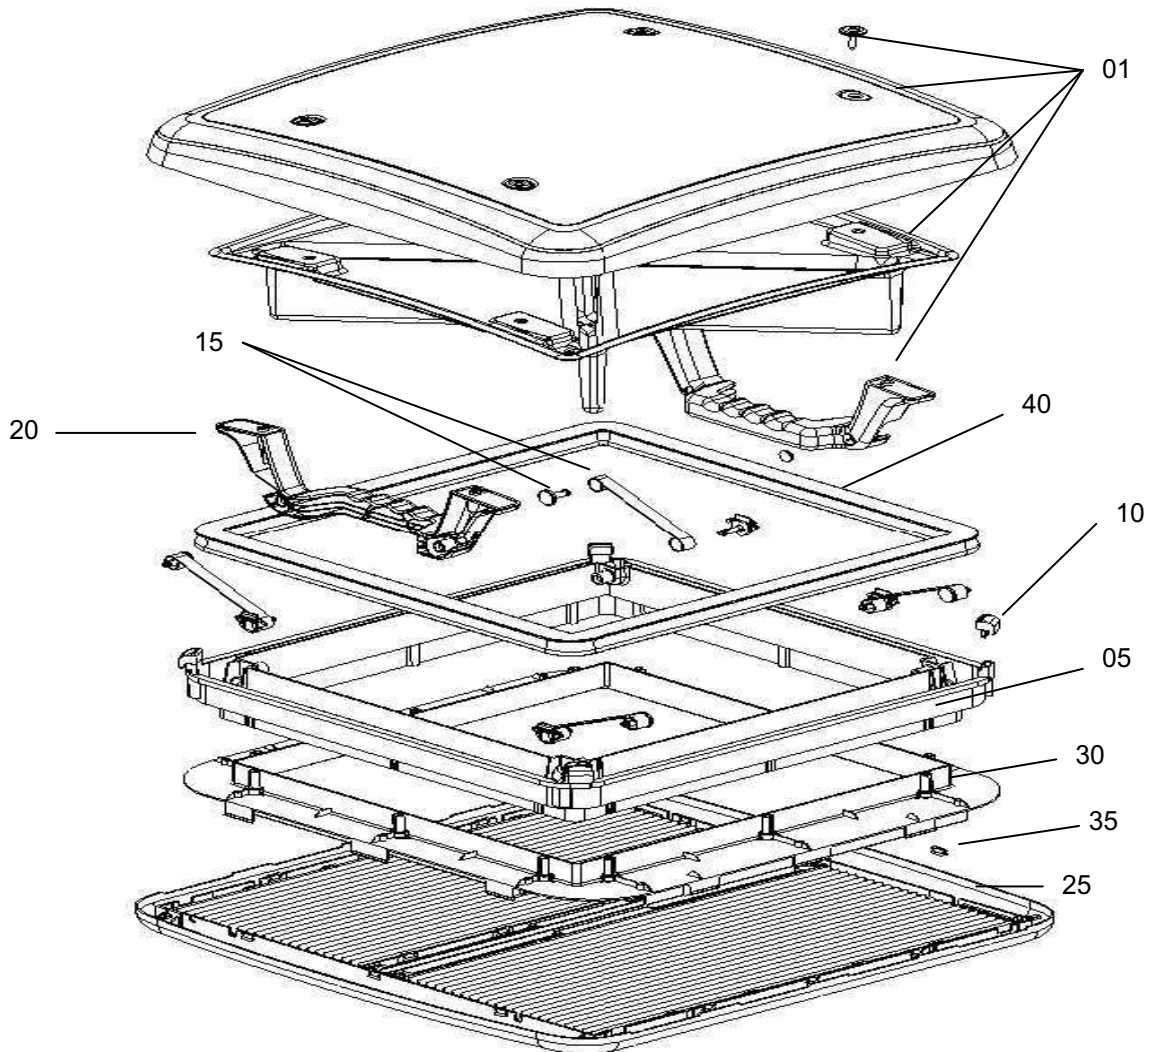

Spare Parts AirQuad

Standard colour	code
RAL 9001 cream-white	25

	Description	Part no.	Pack. unit
01	Glazing panel cpl. (with handle and assembly parts)	BG 2659	1 pc.
05	Exterior frame	BG 2332	1 pc.
10	Rubber buffer (double glazed)	BG 2660	1 set
15	Metal legs (with safety bolt)	BG 2334	1 set
20	Handles (with assembly parts)	BG 2337	1 set
25	Interior frame cpl. (with blinds)	BG 1804	1 pc.
30	Mounting frame cpl., for roof thickness 23-42 mm, RAL 9001	BG 2335	1 pc.
	Mounting frame cpl., for roof thickness 43-60 mm, RAL 9001	BG 2336	1 pc.
35	Clamps	BG 1113	1 set
40	Seal (Version without ventilation)	BG 2673	1 pc.

Important: When ordering specify: Quantity, description and roof thickness

* = only for Caravans