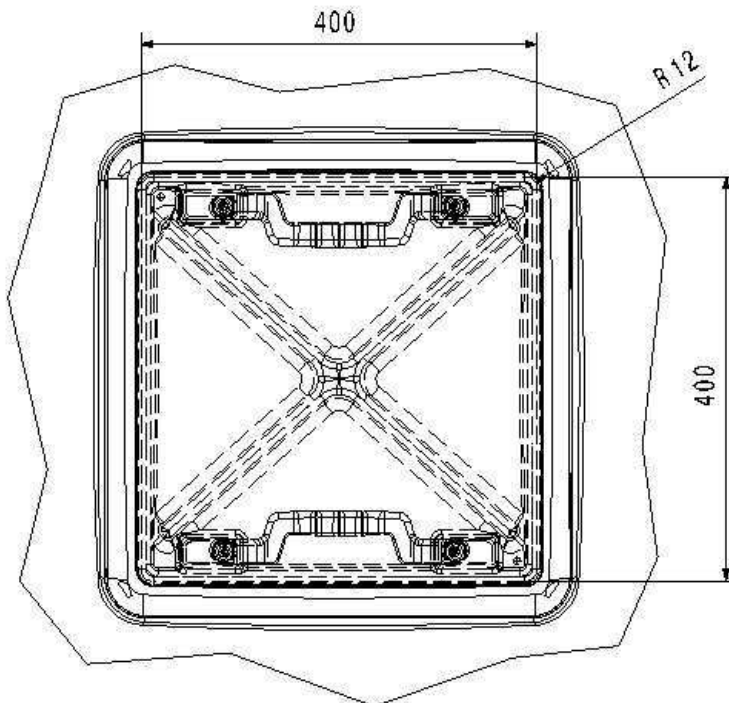

Technical Drawing AirQuad

Öffnung / opening = ca. 80 mm
Gewicht / weight approx = ca. 4,2 kg

* = only for caravans

Spare Parts AirQuad

| Standard colour | code |
|----------------------|------|
| RAL 9001 cream-white | 25 |

| | Description | Part no. | Pack. unit |
|----|--|----------|------------|
| 01 | Glazing panel cpl. (with handle and assembly parts) | BG 2659 | 1 pc. |
| 05 | Exterior frame | BG 2332 | 1 pc. |
| 10 | Rubber buffer (double glazed) | BG 2660 | 1 set |
| 15 | Metal legs (with safety bolt) | BG 2334 | 1 set |
| 20 | Handles (with assembly parts) | BG 2337 | 1 set |
| 25 | Interior frame cpl. (with blinds) | BG 1804 | 1 pc. |
| 30 | Mounting frame cpl., for roof thickness 23-42 mm, RAL 9001 | BG 2335 | 1 pc. |
| | Mounting frame cpl., for roof thickness 43-60 mm, RAL 9001 | BG 2336 | 1 pc. |
| 35 | Clamps | BG 1113 | 1 set |
| 40 | Seal (Version without ventilation) | BG 2673 | 1 pc. |