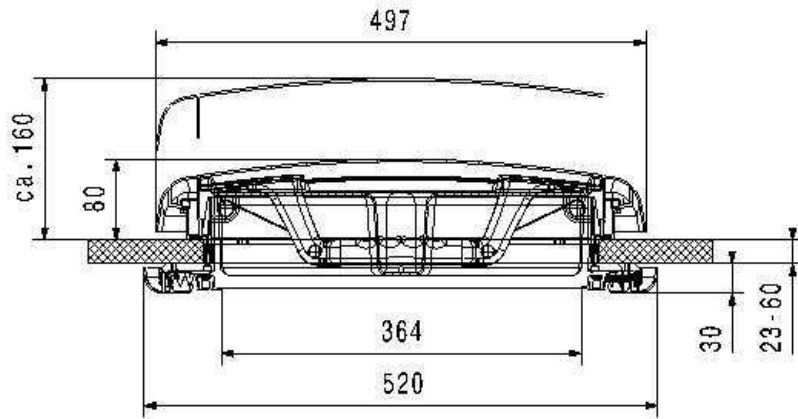

Technical Drawing AirQuad

Öffnung / opening = ca. 80 mm
Gewicht / weight approx = ca. 4,2 kg

* = only for caravans

Spare Parts AirQuad

| Standard colour | code |
|----------------------|------|
| RAL 9001 cream-white | 25 |

| | Description | Part no. | Pack. unit |
|----|--|----------|------------|
| 01 | Glazing panel cpl. (with handle and assembly parts) | BG 2659 | 1 pc. |
| 05 | Exterior frame | BG 2332 | 1 pc. |
| 10 | Rubber buffer (double glazed) | BG 2660 | 1 set |
| 15 | Metal legs (with safety bolt) | BG 2334 | 1 set |
| 20 | Handles (with assembly parts) | BG 2337 | 1 set |
| 25 | Interior frame cpl. (with blinds) | BG 1804 | 1 pc. |
| 30 | Mounting frame cpl., for roof thickness 23-42 mm, RAL 9001 | BG 2335 | 1 pc. |
| | Mounting frame cpl., for roof thickness 43-60 mm, RAL 9001 | BG 2336 | 1 pc. |
| 35 | Clamps | BG 1113 | 1 set |
| 40 | Seal (Version without ventilation) | BG 2673 | 1 pc. |

Important: When ordering specify: Quantity, description and roof thickness

* = only for Caravans