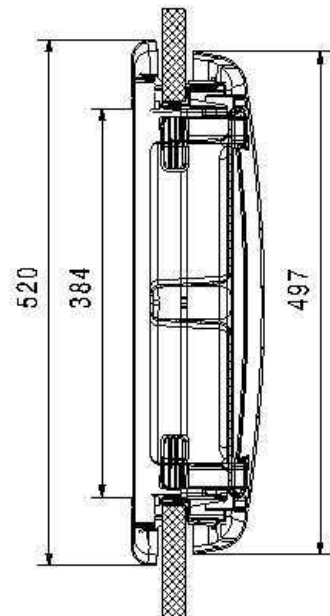

Technical Drawing AirQuad

Öffnung / opening = ca. 80 mm
Gewicht / weight approx = ca. 4,2 kg

* = only for caravans

Spare Parts AirQuad

| Standard colour | code |
|----------------------|------|
| RAL 9001 cream-white | 25 |

| | Description | Part no. | Pack. unit |
|----|--|----------|------------|
| 01 | Glazing panel cpl. (with handle and assembly parts) | BG 2659 | 1 pc. |
| 05 | Exterior frame | BG 2332 | 1 pc. |
| 10 | Rubber buffer (double glazed) | BG 2660 | 1 set |
| 15 | Metal legs (with safety bolt) | BG 2334 | 1 set |
| 20 | Handles (with assembly parts) | BG 2337 | 1 set |
| 25 | Interior frame cpl. (with blinds) | BG 1804 | 1 pc. |
| 30 | Mounting frame cpl., for roof thickness 23-42 mm, RAL 9001 | BG 2335 | 1 pc. |
| | Mounting frame cpl., for roof thickness 43-60 mm, RAL 9001 | BG 2336 | 1 pc. |
| 35 | Clamps | BG 1113 | 1 set |
| 40 | Seal (Version without ventilation) | BG 2673 | 1 pc. |

Important: When ordering specify: Quantity, description and roof thickness

* = only for Caravans