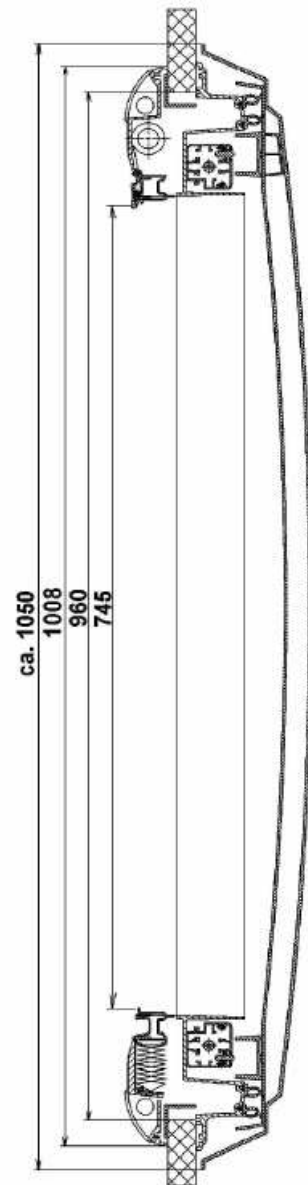

# Heki 4 / 4plus

Art. 1342

Content

Ordering Details

Technical Drawings

Spare Parts Acrylic Dome

Spare Parts Exterior Frame

Spare Parts Interior Frame

# Technical Drawing Heki 4 / 4 plus

Gewicht / weight: 15,5 kg

Öffnungswinkel max. /  
max. opening: 70 °