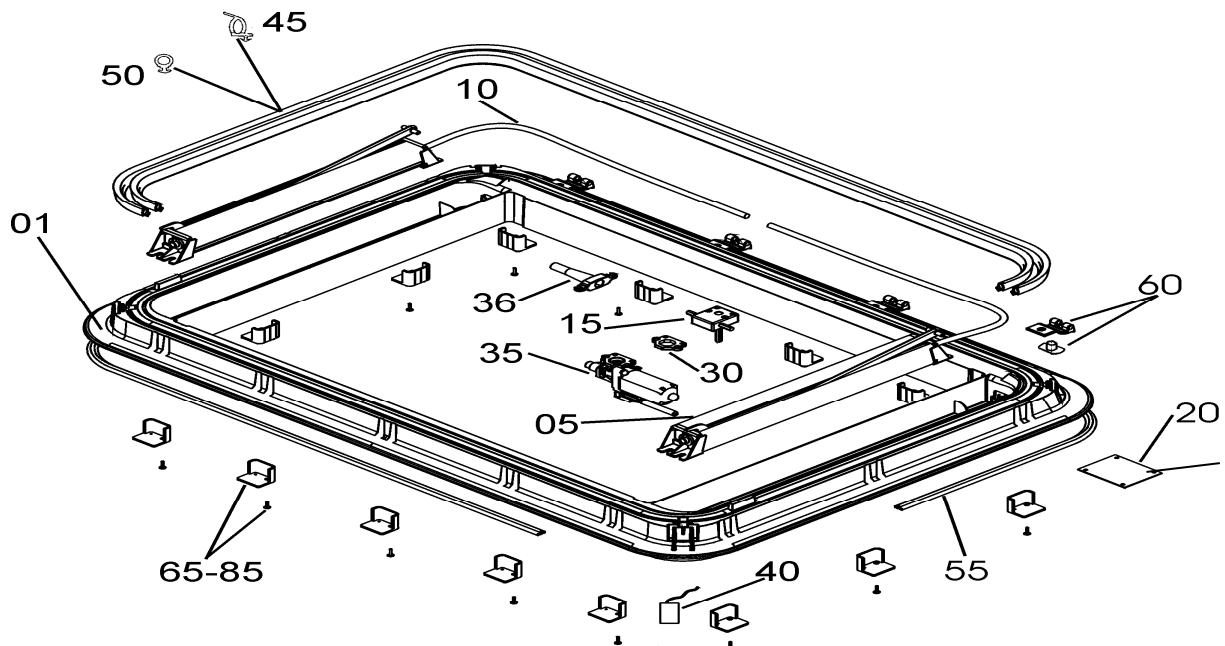

Spare Parts Heki 4 / 4plus Exterior Frame

Standard colours	Code
RAL 7035 light grey *	09
RAL 9001 cream	25

	Description	Part No.	Pack. Unit
01	Exterior frame without assembly parts	BG1256	1
05	Drive mechanism (without axle-drive shaft)	BG1283	1 pair
10	Axle-drive shaft	BG1258	1 pair
15	Gearbox, i = 1:18	BG1284	1
20	Electronic control (cardboard) model 2002	not available anymore	
	Electronic control (cardboard) - update to model 2005, version of remote control see spare part list interior frame	BG1576	1 reconstruction set
21	Electronic control (cardboard) model 2005, version of remote control see spare part list interior frame	BG1593	1
30	Holding device for motor	BG1336	1
35	Electric motor (interference suppressed)	BG1594	1
36	Emergency crank	BG1338	1
40	Rain sensor	BG1595	1
45	Seal without ventilation	540E12	5 m
50	Seal with ventilation	540E07	5 m
55	Profile seal	550E23	5 m
60	Hinge device	BG1259	1 set
65	Fixing with screws (wall thickness 25-32 mm), grey	ZUB1347	1 set
70	Fixing with screws (wall thickness 32-39 mm), black	ZUB1348	1 set
75	Fixing with screws (wall thickness 39-46 mm), yellow	ZUB1349	1 set
80	Fixing with screws (wall thickness 46-53 mm), blue	ZUB1350	1 set
85	Fixing with screws (wall thickness 53-60 mm), red	ZUB1351	1 set
90	Exterior frame complete (01-85)	BG1341	1

Important: When ordering specify - description, colour, quantity, version remote control (see interior frame).

* = only for manufacturers