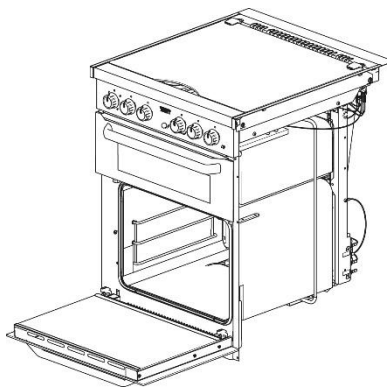

Controls knobs

Control Knob sets		
Spare part number	SSPA0903	SSPA0931
Colours available	Satin (.SA)	Black (.BK) Brushed- Nickel (.BNK)
Set quantity	6	6

Cladding styles

No cladding

Side cladding

Behind handle cladding

Grill doors

Spare part number	Glass	Print	Cladding	Cladding position	Handle style	Handle colour
SMAO4320.BKX	Clear	Black	Yes	Sides		Brushed Nickel
SMAO4320.BK1X	Clear	Black	Yes	Full		Stainless
SMAO4320.BK7X	Clear	Black	Yes	Sides		Stainless
SMAO4320.BK8X	Clear	Black	No	N/A		Brushed Nickel
SMAO4320.MIRX	Mirror	N/A	No	N/A		Stainless
SMAO4320.MIR1X	Mirror	N/A	No	N/A		Brushed Nickel

Oven door styles

Drop down oven doors

Spare part number	Glass	Print	Cladding	Cladding position	Handle style	Handle colour
SMAO4330.BKX	Clear	Black	Yes	Sides		Brushed Nickel
SMAO4330.BK1X	Clear	Black	Yes	Full		Stainless
SMAO4330.BK7X	Clear	Black	Yes	Sides and Bottom		Stainless
SMAO4330.BK8X	Clear	Black	No	N/A		Brushed Nickel
SMAO4330.MIRX	Mirror	N/A	No	N/A		Stainless
SMAO4330.MIR1X	Mirror	N/A	No	N/A		Brushed Nickel