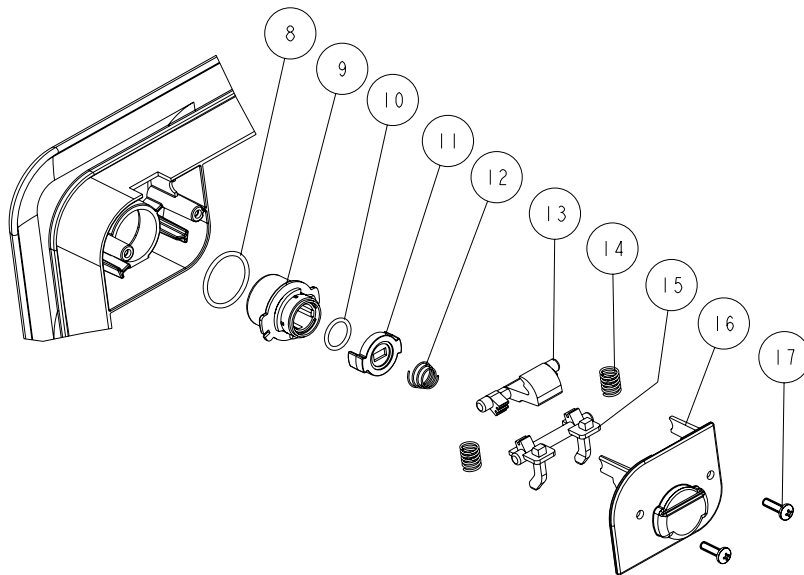

Wet Locker Box

Wet Locker Box

| | Spare part number | Available in colour number |
|--|-------------------|----------------------------|
| 1. Wet Locker Box | | |
| 2. Door inner | | |
| 3. Door clip (10x) | | |
| 4. Door seal | | |
| 5. Door outer | | |
| 6. Hinge (2x) | | |
| <hr/> | | |
| 7. Hinge pin (2x) | 26602 | |
| <hr/> | | |
| 8. O-ring | | |
| <hr/> | | |
| 9. Cylinder housing and cylinder Zadi (2x) | 26604 | 57/58/80 |
| Cylinder housing Fawo 1 (2x) | 26606 | 57/80/84 |
| Cylinder housing Fawo 2 (2x) | 26607 | 57 |
| <hr/> | | |
| 10. O-ring (2x) | | |
| 11. Pawl (2x) | | |
| 12. Spring (2x) | | |
| 13. Latch (2x) | | |
| 14. Spring (4x) | | |
| 15. Lever (2x) | | |
| 16. Black plate left | | |
| Back plate right | | |
| 17. Screw (4x) | | |