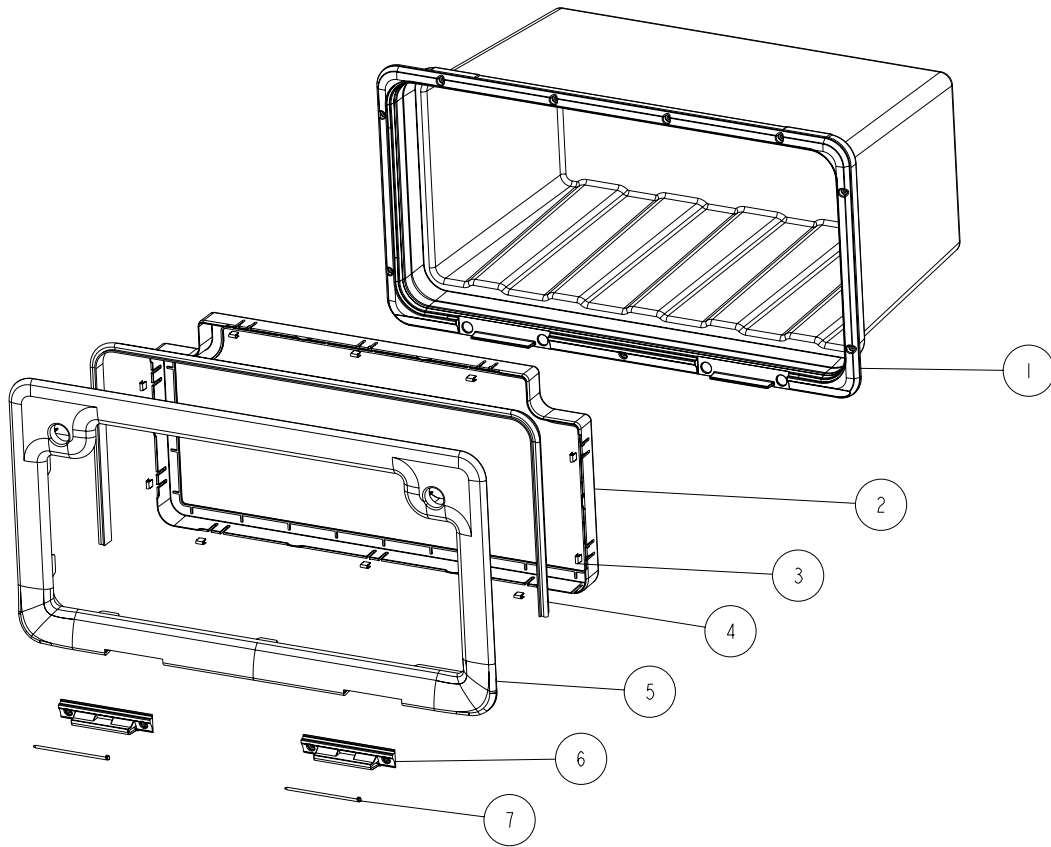

Wet Locker Box

Wet Locker Box

| | Spare part number | Available in colour number |
|--|-------------------|----------------------------|
| 1. Wet Locker Box | | |
| 2. Door inner | | |
| 3. Door clip (10x) | | |
| 4. Door seal | | |
| 5. Door outer | | |
| 6. Hinge (2x) | | |
| <hr/> | | |
| 7. Hinge pin (2x) | 26602 | |
| <hr/> | | |
| 8. O-ring | | |
| <hr/> | | |
| 9. Cylinder housing and cylinder Zadi (2x) | 26604 | 57/58/80 |
| Cylinder housing Fawo 1 (2x) | 26606 | 57/80/84 |
| Cylinder housing Fawo 2 (2x) | 26607 | 57 |
| <hr/> | | |
| 10. O-ring (2x) | | |
| 11. Pawl (2x) | | |
| 12. Spring (2x) | | |
| 13. Latch (2x) | | |
| 14. Spring (4x) | | |
| 15. Lever (2x) | | |
| 16. Black plate left | | |
| Back plate right | | |
| 17. Screw (4x) | | |