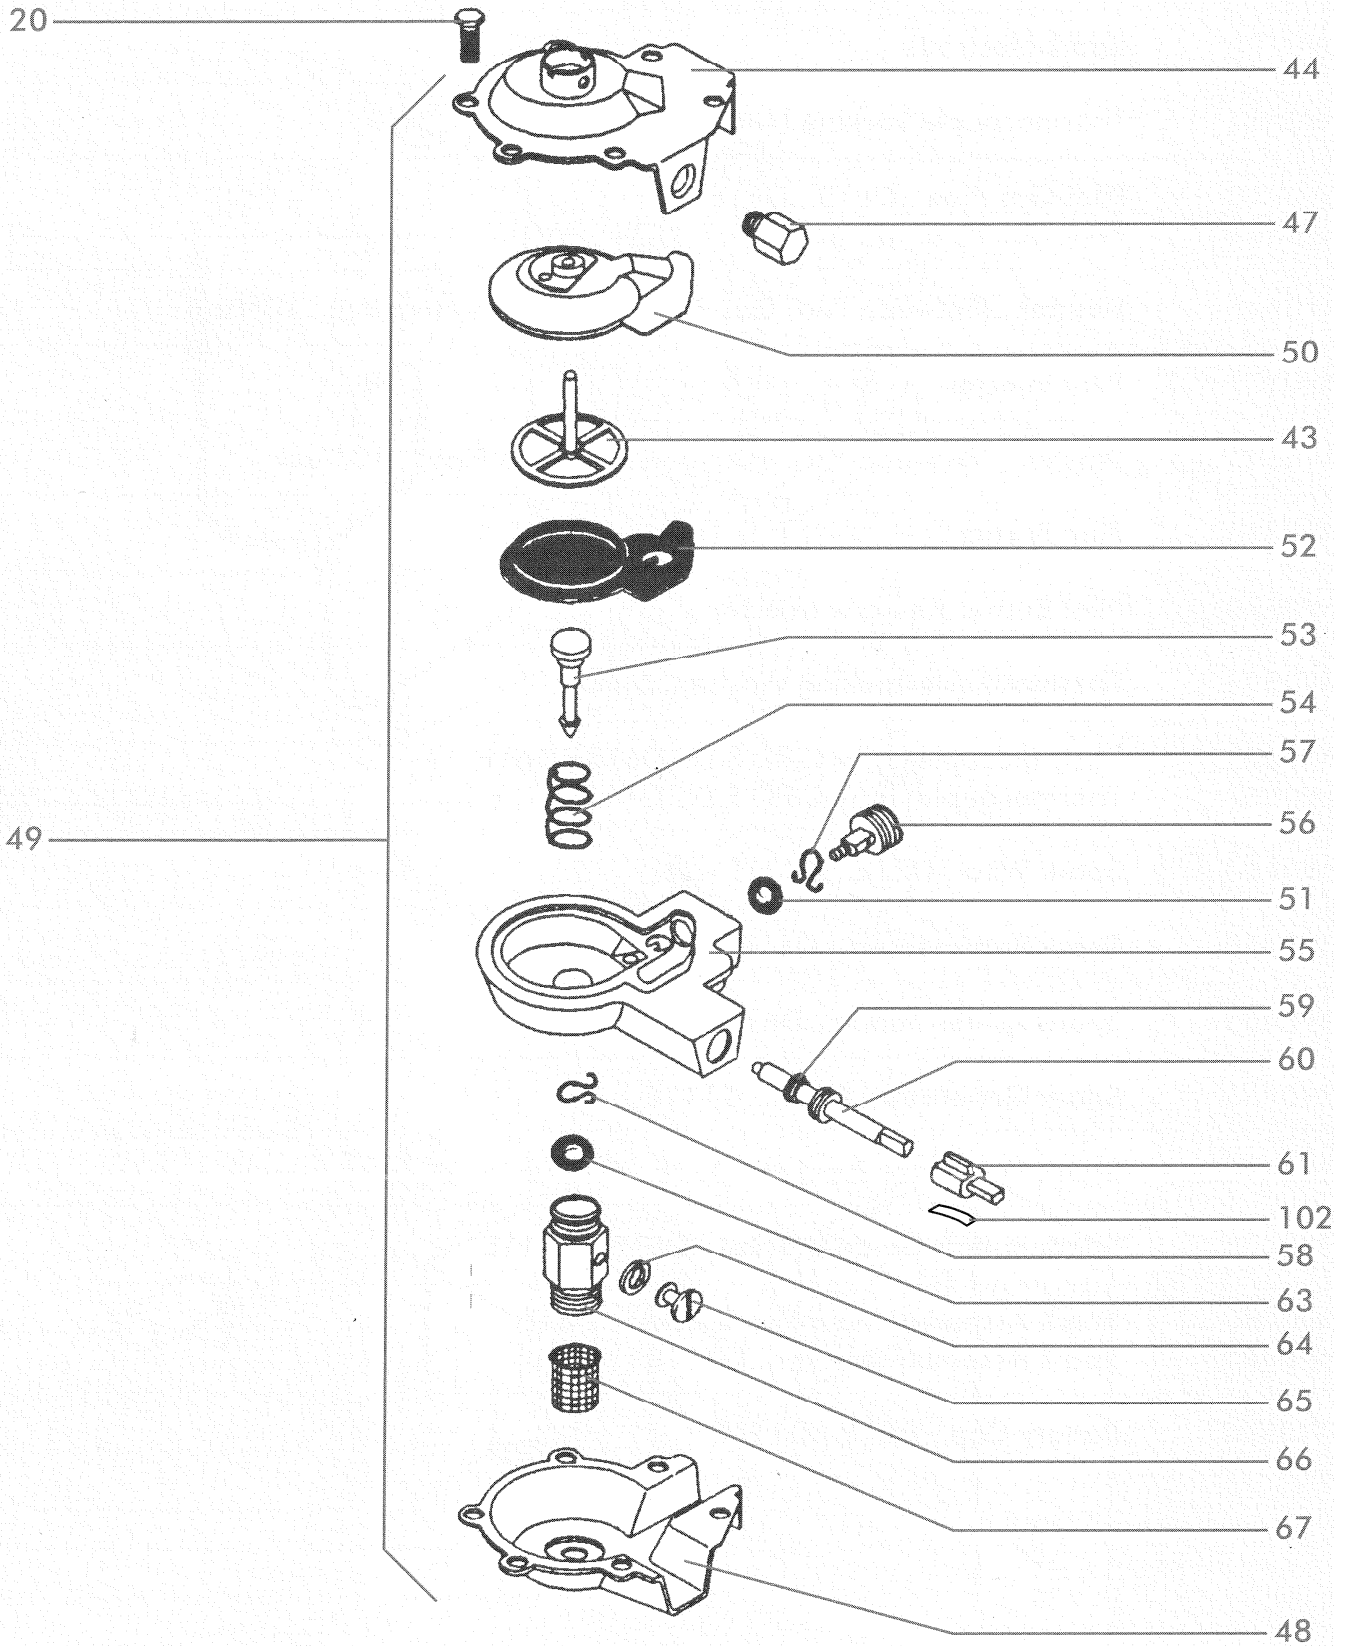

D61B / D61E / G111E WATER HEATERS
WATER CONTROL ASSEMBLY

PARTS LIST

LABEL No.	PART No.	DESCRIPTION
20	FW0562	DIAPHRAGM SCREW
43	FW0415	PUSH ROD & DISC
44	FW0420	TOP WATER COVER PLATE
47	FW0426	FRONT COVER HEX NUT..D61B..D61E
	FW0427	FRONT COVER HEX NUT G111E
48	FW0435	LOWER WATER COVER PLATE
49	FW0163	WATER CONTROL ASSY..D61E..D61E
	FW0162	WATER CONTROL ASSY G111E
50	FW0170	UPPER PROTECTOR
51	FW0595	WATER ASSY OUTLET UNION O'RING
52	FW0180	DIAPHRAGM
53	FW0193	WATER REGULATOR SPRING D61B...D61E
	FW0192	WATER REGULATOR SPRING G111E
54	FW0200	WATER REGULATOR SPRING
55	FW0214	LOWER PROTECTOR (YELLOW)..D61B..D61E
	FW0212	LOWER PROTECTOR (GREEN)...G111E
56	FW0221	WATER ASSY OUTLET UNION
57	FW0564	WATER ASSY OUTLET UNION CLIP
58	FW0563	WATER ASSY INLET UNION CLIP
59	FW0542	WATER CONTROL SPINDLE O'RING
60	FW0232	WATER CONTROL SPINDLE..D61B..D61E
	FW0231	WATER CONTROL SPINDLE..G111E
61	FW0240	SPINDLE EXTENSION..G111E
63	FW0543	WATER ASSY INLET UNION O'RING
64	FW0544	DRAIN PLUG WASHER
65	FW0250	DRAIN PLUG
66	FW0260	WATER ASSY INLET UNION
67	FW0271	PLASTIC WATER FILTER
102	FW0470	SPINDLE EXTENSION SPRING CLIP..G111E