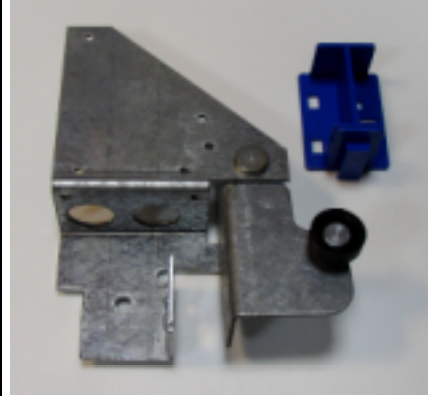

# STOVES HOB PARTS

PAN SUPPORT CLIP  
81770400

PAN SUPPORT CLIP  
82443500

PAN SUPPORT CLIP  
82287900

PAN SUPPORT  
82416900

GLASS LID  
SAFETY CUT OFF VALVE  
81460902

GLASS LID  
SAFETY CUT OFF VALVE  
BRACKET  
12379100