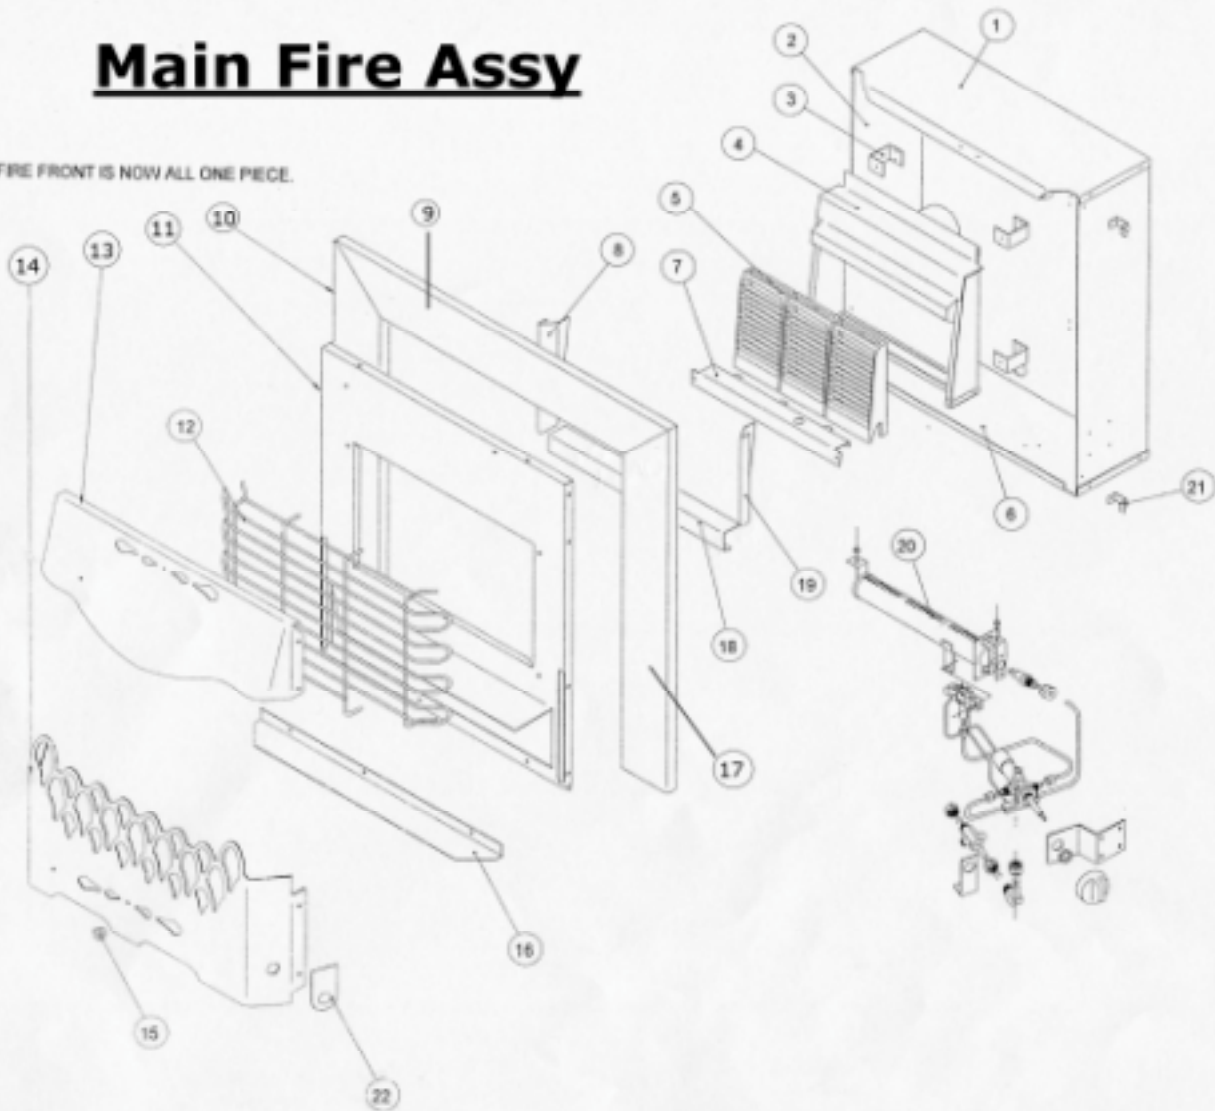

Main Fire Assy

FIRE FRONT IS NOW ALL ONE PIECE.

MISC	FIRE FRONT COMPLETE	MAFI0430+COLOUR
1	Rear Case Main Body Top (x1)	MCFI0011
2	Rear Case Back & Sides (x1)	MCFI0010
3	Radiant Mounting Bracket (x4)	MCFI0015
4	Radiant Housing (x1)	MAFI0010
5	Radiant (x3)	PCFI0040
6	Rear Case Main Body Base (x1)	MCFI0012
7	Radiant Retainer (x1)	MCFI0080
8	Heat Deflector Left (x1)	MCFI0096
9	Fire Surround Top (x1)	MCFI0150
10	Fire Surround Left (x1)	MCFI0130
11	Fire Front Cover (x1)	MCFI0090
12	Fire Guard (x1)	PCFI0050
13	Hood (x1)	MCFI0310
14	Grate (x1)	MCFI0320
15	Grate Knob Brass (x1)	PCFI0070
16	Heat Deflector (x1)	MCFI0092
17	Fire Surround Right (x1)	MCFI0140
18	Heat Deflector Base (x1)	MCFI0097
19	Heat Deflector Right (x1)	MCFI0095
20	Main Burner ASSY	(See Drawing 2)
21	Body Mounting Bracket (x4)	MCFI0035
22	Facia Control Panel (x1)	PCFI0085
23		