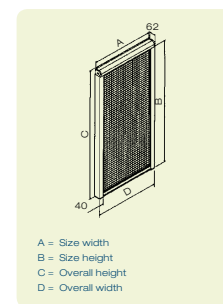

Dometic SEITZ fly screen for two-piece entrance doors

3.42

Size A [mm]	Size B [mm]	Size C [mm]	Size D [mm]	Weight [kg]
580	1100	1165	592	2.8
615	1100	1165	627	2.8

Product	Ref. No.
580 x 1100	9104100238
615 x 1100	9104100239