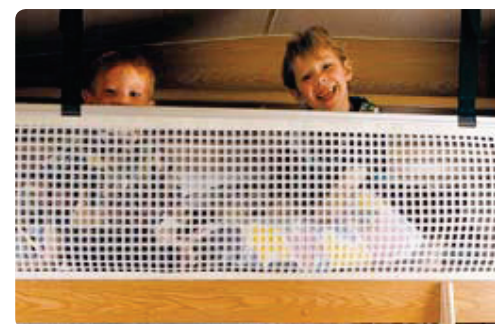

- Night-time security: when the roller blind is pulled down, a gap is left to allow the air to circulate through the fly screen
- Easy assembly: the fly screen at the top, the blackout screen at the bottom of the window
- Excellent insulation with aluminium coating
- Highly versatile: vertical guide rails can be shortened
- Also available for roof windows

**Dometic SEITZ fly screen**

Let the fresh air in and keep the insects out – you can do that with the clever, economical fly screen solution from Dometic SEITZ. The aluminium frame is simply attached to the top half of the door, which can be opened separately.

- Durable, powder-coated aluminium frame
- Sturdy, glass-fibre reinforced insect fly screen
- Extremely easy to use
- Low space requirement [only 62 mm deep]
- Available in two standard sizes

**Dometic SEITZ fly screen for two-piece entrance doors**

3.42

Size A [mm]	Size B [mm]	Size C [mm]	Size D [mm]	Weight [kg]
580	1100	1165	592	2.8
615	1100	1165	627	2.8

Product	Ref. No.
580 x 1100	9104100238
615 x 1100	9104100239

**Dometic SEITZ safety net**

Children love messing about on the bed. With this safety net, you can rest assured that they will be safe. It is attached to the slatted base with four screws and with two straps on the ceiling and can be dismantled in a matter of seconds.