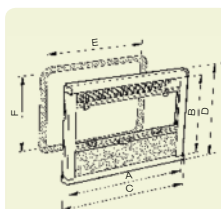

Dometic SEITZ combination cassette roller blind 38

3.42

Standard size						
Size A [mm]	Size B [mm]	Size C [mm]	Size D [mm]	Size E [mm]	Size F [mm]	Weight [kg]
630	700	656	795	580	650	1.95
680	700	706	798	630	650	2.05
730	700	756	795	680	650	2.12
780	700	806	795	730	650	2.21
830	700	856	795	780	650	2.29
930	700	956	795	880	650	2.46
1030	700	1056	795	980	650	2.63
1130	700	1156	795	1080	650	2.81
1230	700	1256	795	1180	650	2.98
1330	800	1356	895	1280	750	3.53
1430	800	1456	895	1380	750	3.72
1480	800	1506	895	1430	750	3.82
1530	800	1556	895	1480	750	3.91
1630	800	1656	895	1580	750	4.09
1730	800	1756	895	1680	750	4.29

Product	Ref. No.	Product	Ref. No.
Combination cartridge roller blind 38, beige		Combination cartridge roller blind 38, grey	
630 x 700 mm	9104100084	630 x 700 mm	9104100098
680 x 700 mm	9104100085	680 x 700 mm	9104100099
730 x 700 mm	9104100086	730 x 700 mm	9104100100
780 x 700 mm	9104100087	780 x 700 mm	9104100101
830 x 700 mm	9104100088	830 x 700 mm	9104100102
930 x 700 mm	9104100089	930 x 700 mm	9104100103
1030 x 700 mm	9104100090	1030 x 700 mm	9104100104
1130 x 700 mm	9104100091	1130 x 700 mm	9104100105
1230 x 700 mm	9104100092	1230 x 700 mm	9104100106
1330 x 800 mm	9104100093	1330 x 800 mm	9104100107
1430 x 800 mm	9104100094	1430 x 800 mm	9104100108
1480 x 800 mm	9104100295	1480 x 800 mm	9104106411
1530 x 800 mm	9104100095	1530 x 800 mm	9104100109
1630 x 800 mm	9104100096	1630 x 800 mm	9104100110
1730 x 800 mm	9104100097	1730 x 800 mm	9104100111