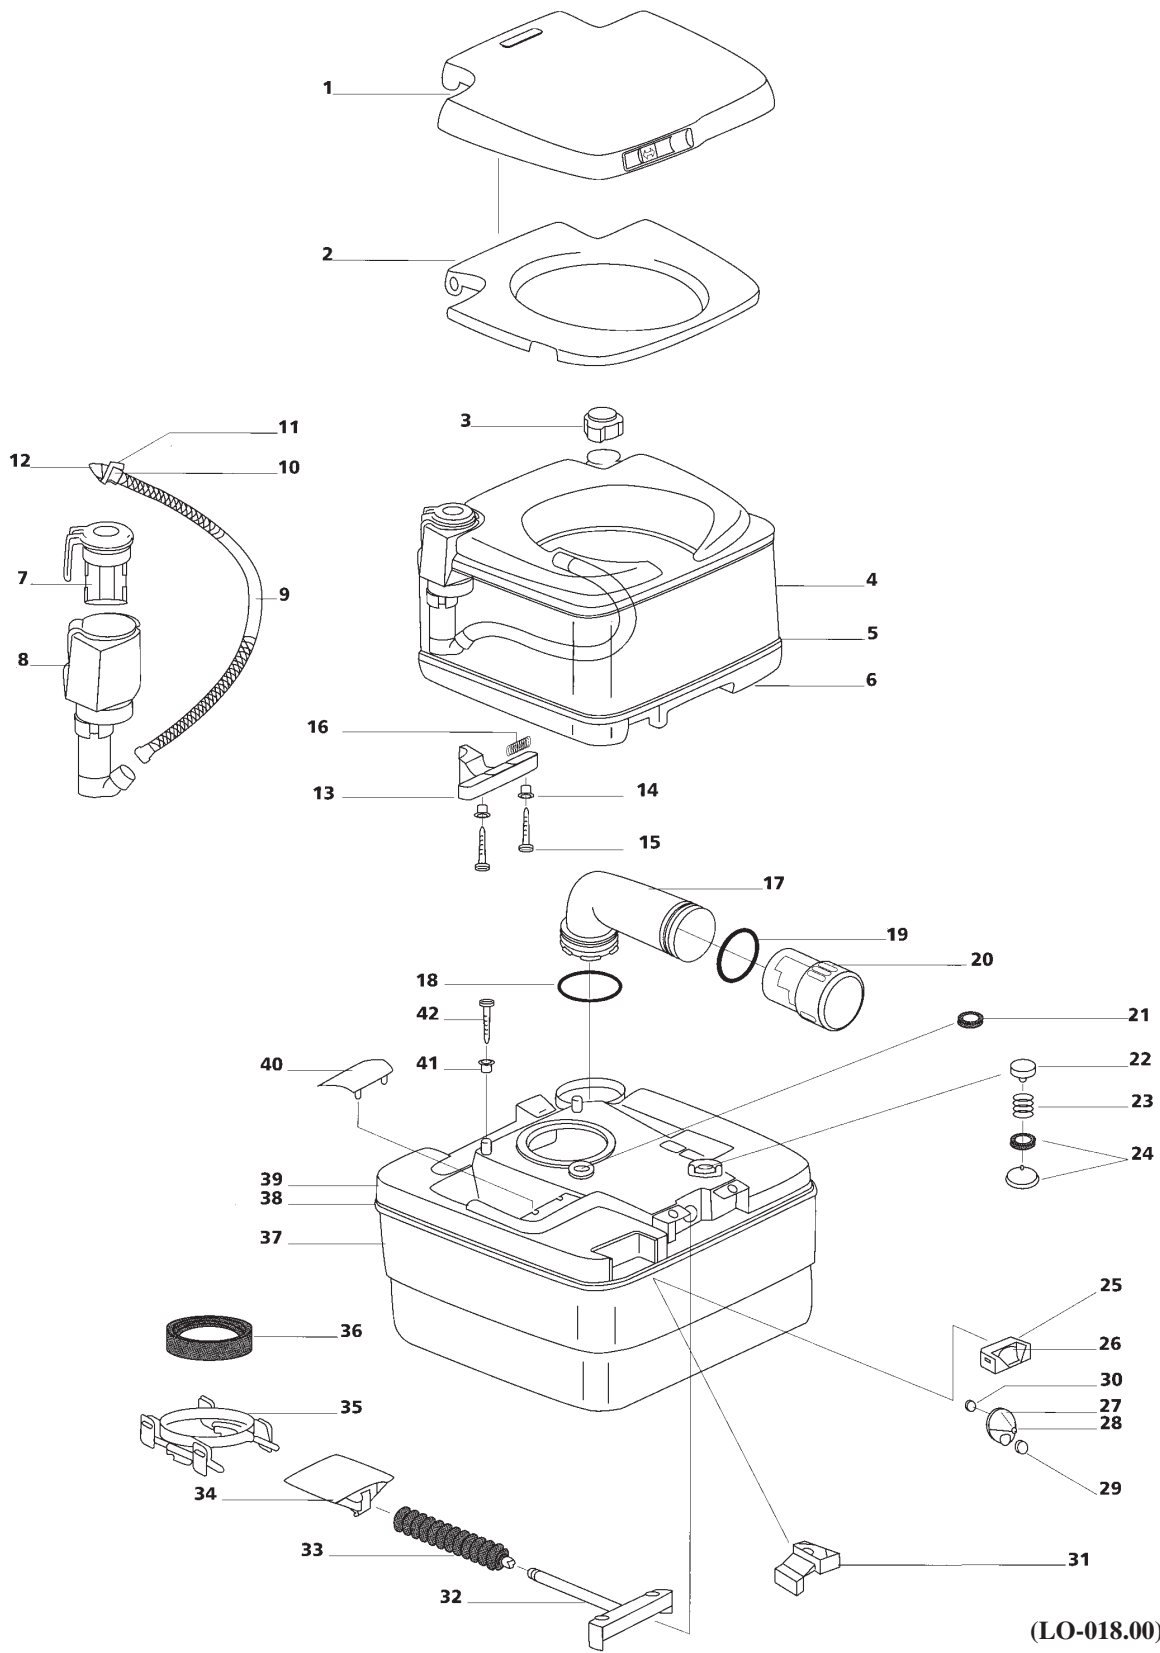

Porta Potti 465

(LO-018.00)

Porta Potti 465 (LO-048.00)

Spare part	Single spare part number	Assembly spare part number	Available in colour number
1. Cover		07317	79/89
2. Seat			
3. Waterfill cap	25804		79/89
4. Watertank upper			
5. Weld watertank			
6. Watertank lower			
7. Button housing	25806		79/89
8. Pump housing	25807		79/89
9. Flush tube			
10. Plunger/pin/ball/retainer magnet/spring/striker pin seal check valve		25808	79/89
11. O-ring			
12. Nozzle			
13. Clasp handle			
14. Clasp spacer			
15. Screw			
16. Spring			
17. Pour out Spout		25809	88/90
18. O-ring (+19.)	16195		
19. Capseal			
20. Measuring cup (+19.)	25810		79/89
21. Ventseal	07102		
22. Vent button			
23. Spring		07524	79/89
24. Seal retainer			
25. Bezel			
26. Lens			
27. Decal level indicator			
28. Dial			
29. Magnet			
30. Weight			
31. Float arm	21322		
32. Valve handle			
33. Boot seal			
34. Blade			
35. Retainer			
36. Lipseal	07101		
37. Holdingtank lower			
38. Weld holdingtank			
39. Holdingtank upper			
40. Clip retainer			
41. Clasp spacer			
42. Screw			
Porta Potti 465	Watertank complete	25805 (excl. Seat and Cover)	79
	Holdingtank complete	25811	79
Porta Potti 465	Watertank complete	25805 (excl. Seat and Cover)	89
	Holdingtank complete	25811	89

For colournumber see page 68