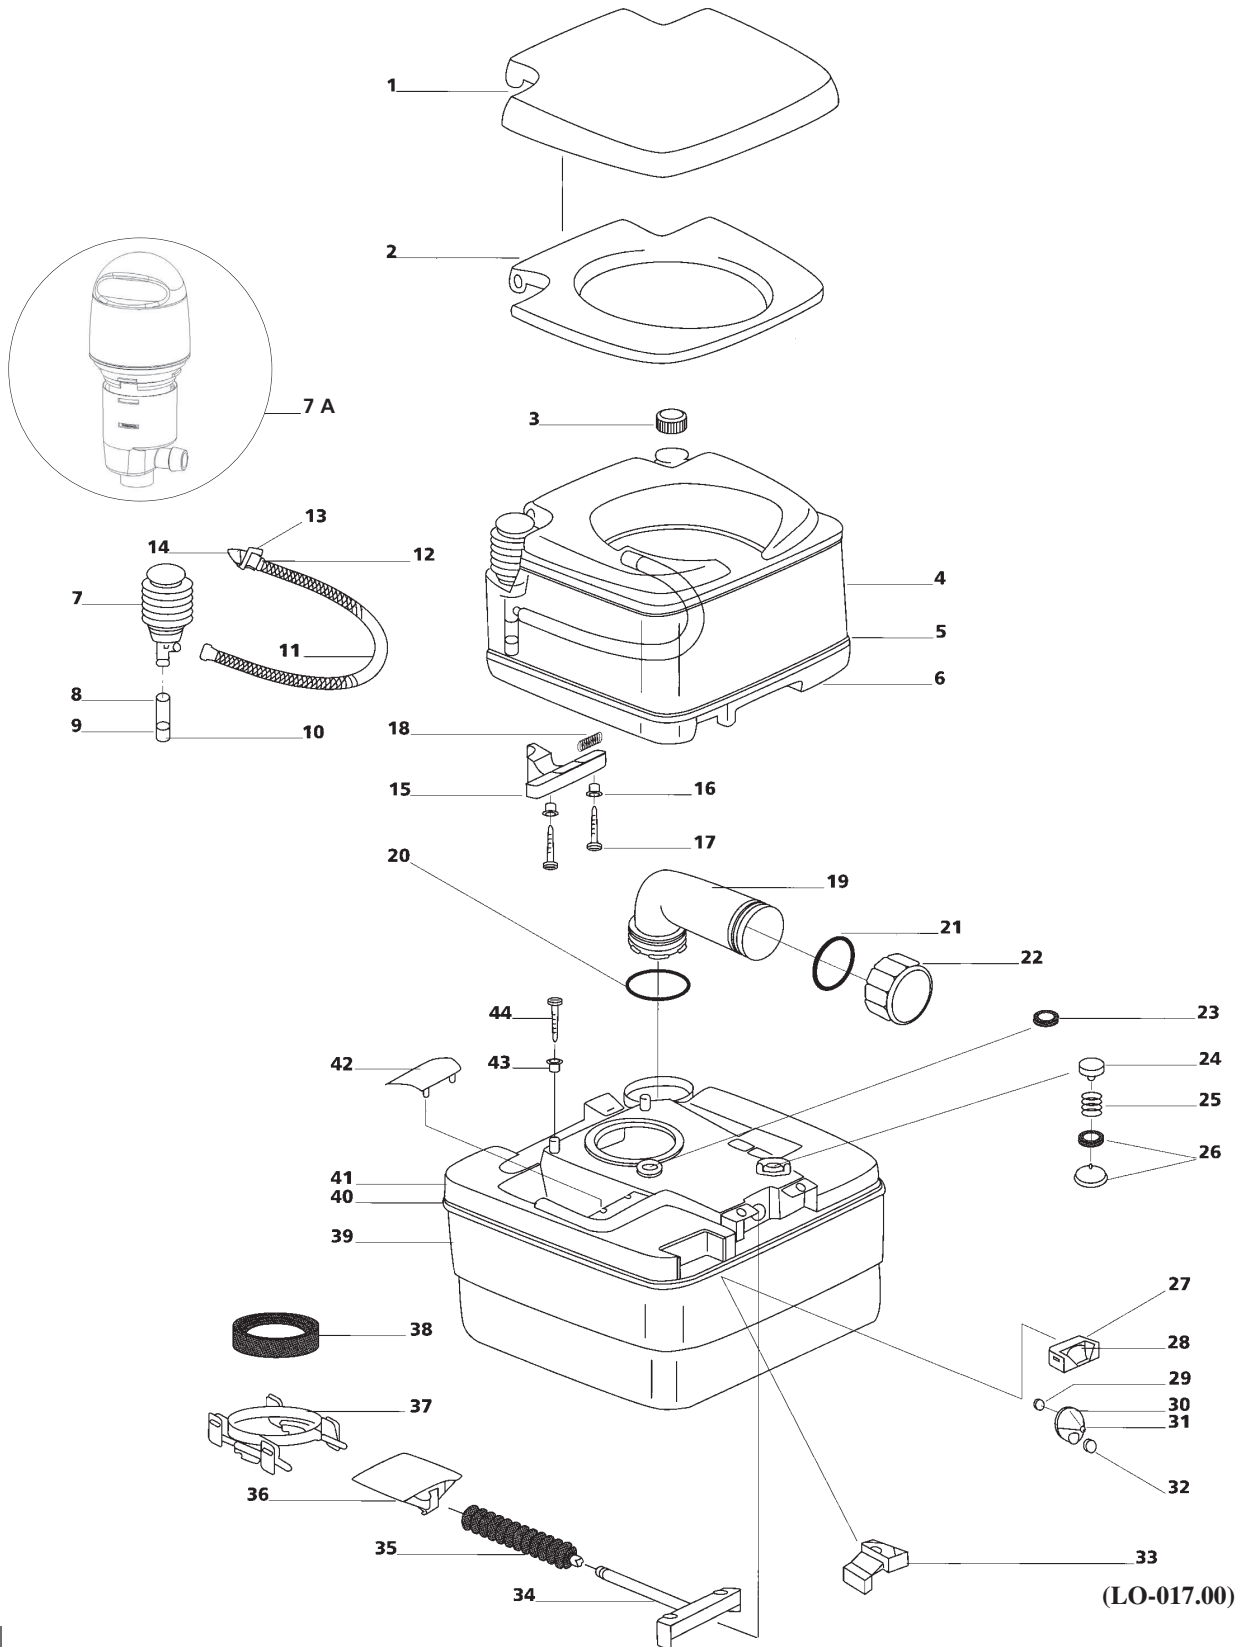

# Porta Potti 335/345/365

## Porta Potti 335/345/365 (LO-047.00)

Spare part	Single spare part number	Assembly spare part number	Available in colour number
1. Cover		07331	68/79
2. Seat		(PP 335) 07220	79
3. Waterfill cap	12901		79
4. Watertank upper			
5. Weld watertank			
6. Watertank lower			
7. Bellow	07862		62/79
7a. Piston pump*	25817 (PP335)		79
	25818		68/79
8. Inlet tube		07024	
9. Check valve body		(PP 335) 07016	
10. Check valve flapper			
11. Flush tube			
12. Spring-seal-plunger		07031	62/79
13. O-ring			
14. Nozzle			
15. Clasp handle			
16. Clasp spacer			
17. Screw			
18. Spring			
19. Pour out Spout		07492	69/88
20. O-ring (+21.)	16195		
21. Capseal			
22. Dump cap (+21.)	25803		79
23. Ventseal	07102		
24. Vent button			
25. Spring		07524	62/79
26. Seal retainer			
27. Bezel			
28. Lens			
29. Weight			
30. Decal level indicator			
31. Dial			
32. Magnet			
33. Float arm	21322		
34. Valve handle			
35. Boot seal			
36. Blade			
37. Retainer			
38. Lipseal	07101		
39. Holdingtank lower			
40. Weld holdingtank			
41. Holdingtank upper			
42. Clip retainer			
43. Clasp spacer			
44. Screw			
Porta Potti 335	Watertank complete	07212 (excl. Seat and Cover)	79
	Holdingtank complete	25800	79
Porta Potti 345	Watertank complete	07471 (excl. Seat and Cover)	79
	Holdingtank complete	25801	79
Porta Potti 345	Watertank complete	07471 (excl. Seat and Cover)	68
	Holdingtank complete	25801	68
Porta Potti 365	Watertank complete	07471 (excl. Seat and Cover)	79
	Holdingtank complete	25802	79
Porta Potti 365	Watertank complete	07471 (excl. Seat and Cover)	68
	Holdingtank complete	25802	68

\* Toilets produced after August 2005.

For colournumber see page 68