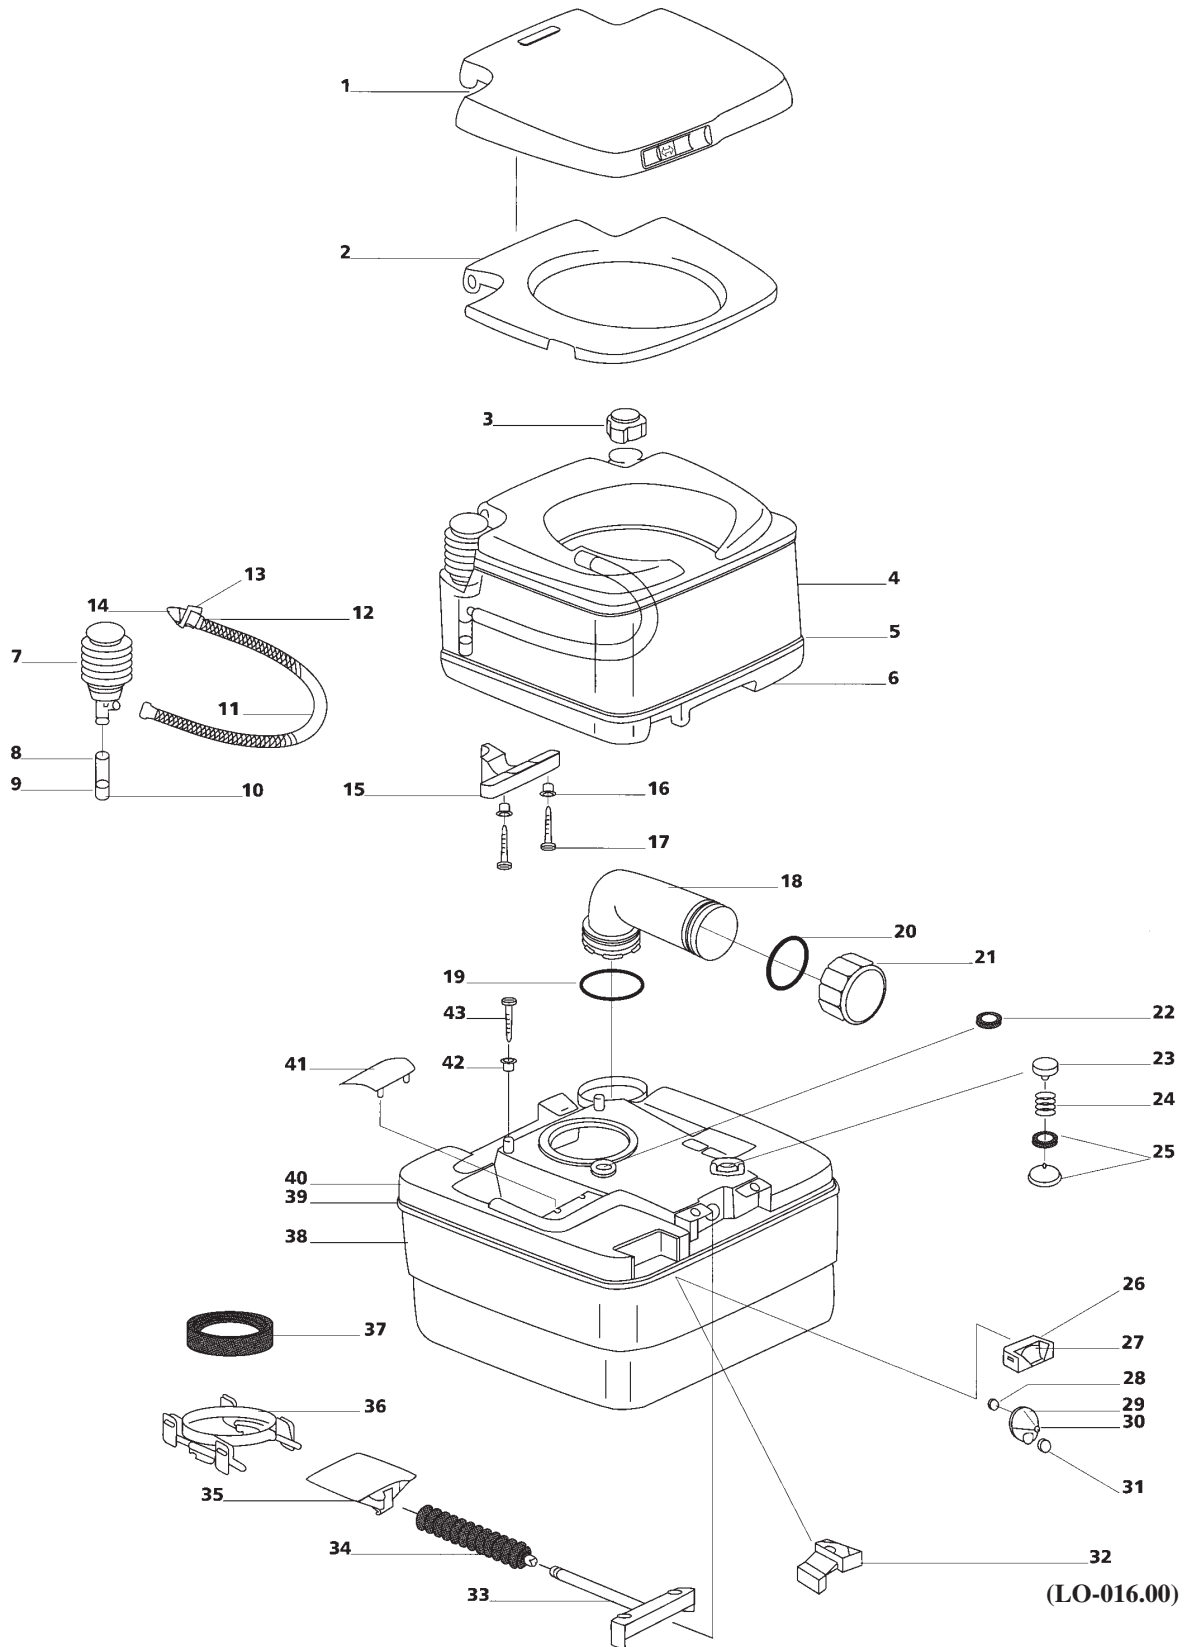

Porta Potti 235/245/265

Porta Potti 235/245/265 (LO-046.00)

Spare part	Single spare part number	Assembly spare part number	Available in colour number
1. Cover		07317	44/70
2. Seat		(PP 235) 07220	44/70
3. Waterfill cap	25804		70
4. Watertank upper			
5. Weld watertank			
6. Watertank lower			
7. Bellow	07862		44/70
8. Inlet tube		07024	
9. Check valve body		(PP 235) 07016	
10. Check valve flapper			
11. Flush tube			
12. Spring-seal-plunger		07031	62/79
13. O-ring			
14. Nozzle			
15. Clasp handle			
16. Clasp spacer			
17. Screw			
18. Pour out Spout		07492	45/70
19. O-ring (+20.)	16195		
20. Capseal			
21. Dump cap (+20.)	07493		70
22. Ventseal	07102		
23. Vent button			
24. Spring		07524	62/79
25. Seal retainer			
26. Bezel			
27. Lens			
28. Weight			
29. Decal level indicator			
30. Dial			
31. Magnet			
32. Float arm	21322		
33. Valve handle			
34. Boot seal			
35. Blade			
36. Retainer			
37. Lipseal	07101		
38. Holdingtank lower			
39. Weld holdingtank			
40. Holdingtank upper			
41. Clip retainer			
42. Clasp spacer			
43. Screw			
Porta Potti 235	Watertank complete	07212 (excl. Seat and Cover)	45/70
	Holdingtank complete	07213	45/70
Porta Potti 245	Watertank complete	07397 (excl. Seat and Cover)	45/70
	Holdingtank complete	07473	45/70
Porta Potti 265	Watertank complete	07397 (excl. Seat and Cover)	45/70
	Holdingtank complete	07474	45/70

For colournumber see page 68