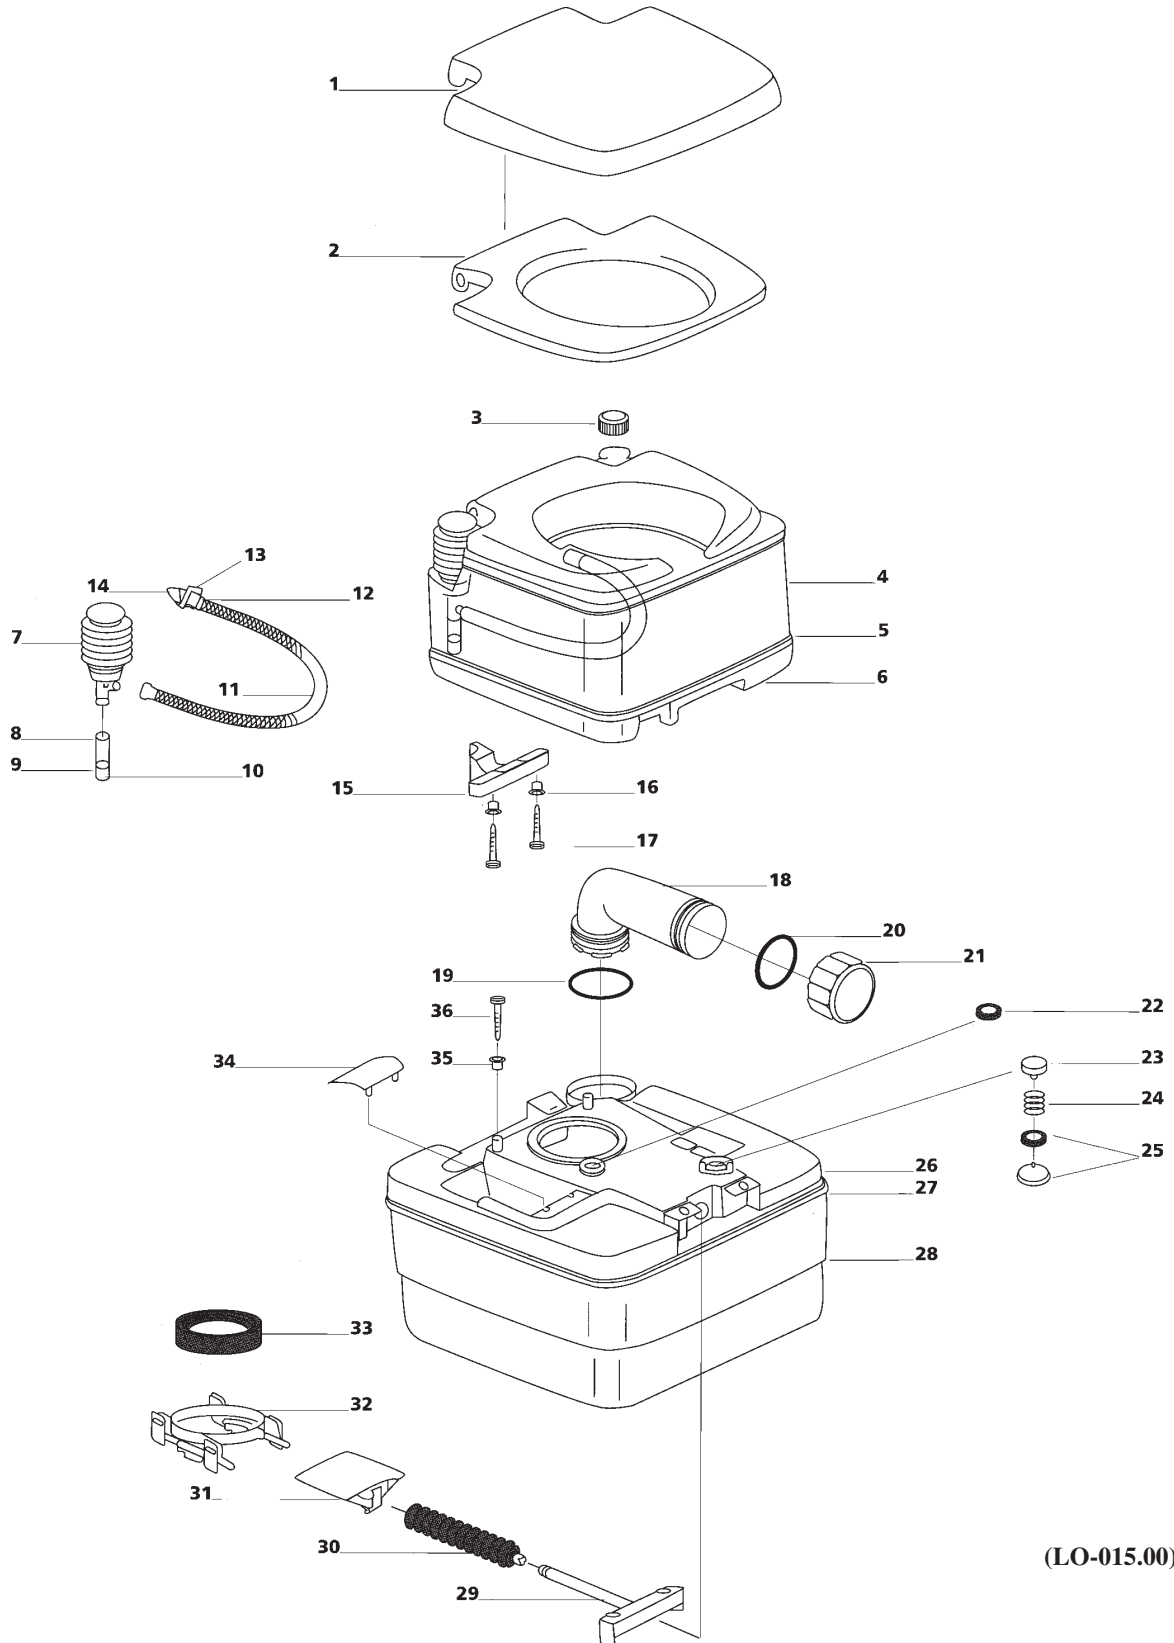

Porta Potti 145/165

(LO-015.00)

Porta Potti 145/165 (LO-045.00)

Spare part	Single spare part number	Assembly spare part number	Available in colour number
1. Cover		07331	44/68 (Elegance)
2. Seat			
3. Waterfill cap	12901		79
4. Watertank upper			
5. Weld watertank			
6. Watertank lower			
7. Bellow	07862		62/79
8. Inlet tube		07024	
9. Check valve body			
10. Check valve flapper			
11. Flush tube			
12. Spring-seal-plunger		07031	62/79
13. O-ring			
14. Nozzle			
15. Clasp handle			
16. Clasp spacer			
17. Screw			
18. Pour out Spout		07492	62
19. O-ring (+20.)	16195		
20. Capseal			
21. Dump cap (+20.)	07493		62
22. Ventseal	07102		
23. Vent button		07524	62/79
24. Spring			
25. Seal retainer			
26. Holdingtank upper			
27. Weld holdingtank			
28. Holdingtank lower			
29. Valve handle			
30. Boot seal			
31. Blade			
32. Retainer			
33. Lipseal	07101		
34. Clip retainer			
35. Clasp spacer			
36. Screw			

Porta Potti 145	Watertank complete	07471 (excl. Seat and Cover)	44
	Holdingtank complete	07475	44
Porta Potti 165	Watertank complete	07471 (excl. Seat and Cover)	44
	Holdingtank complete	07476	44

Attention: For colour Elegance (grey)		Before august 1994	After august 1994
Porta Potti 145	Watertank complete	07471	07471 68
	Holdingtank complete	25813	16791
Porta Potti 165	Watertank complete	07471	07471 68
	Holdingtank complete	25814	07476 68