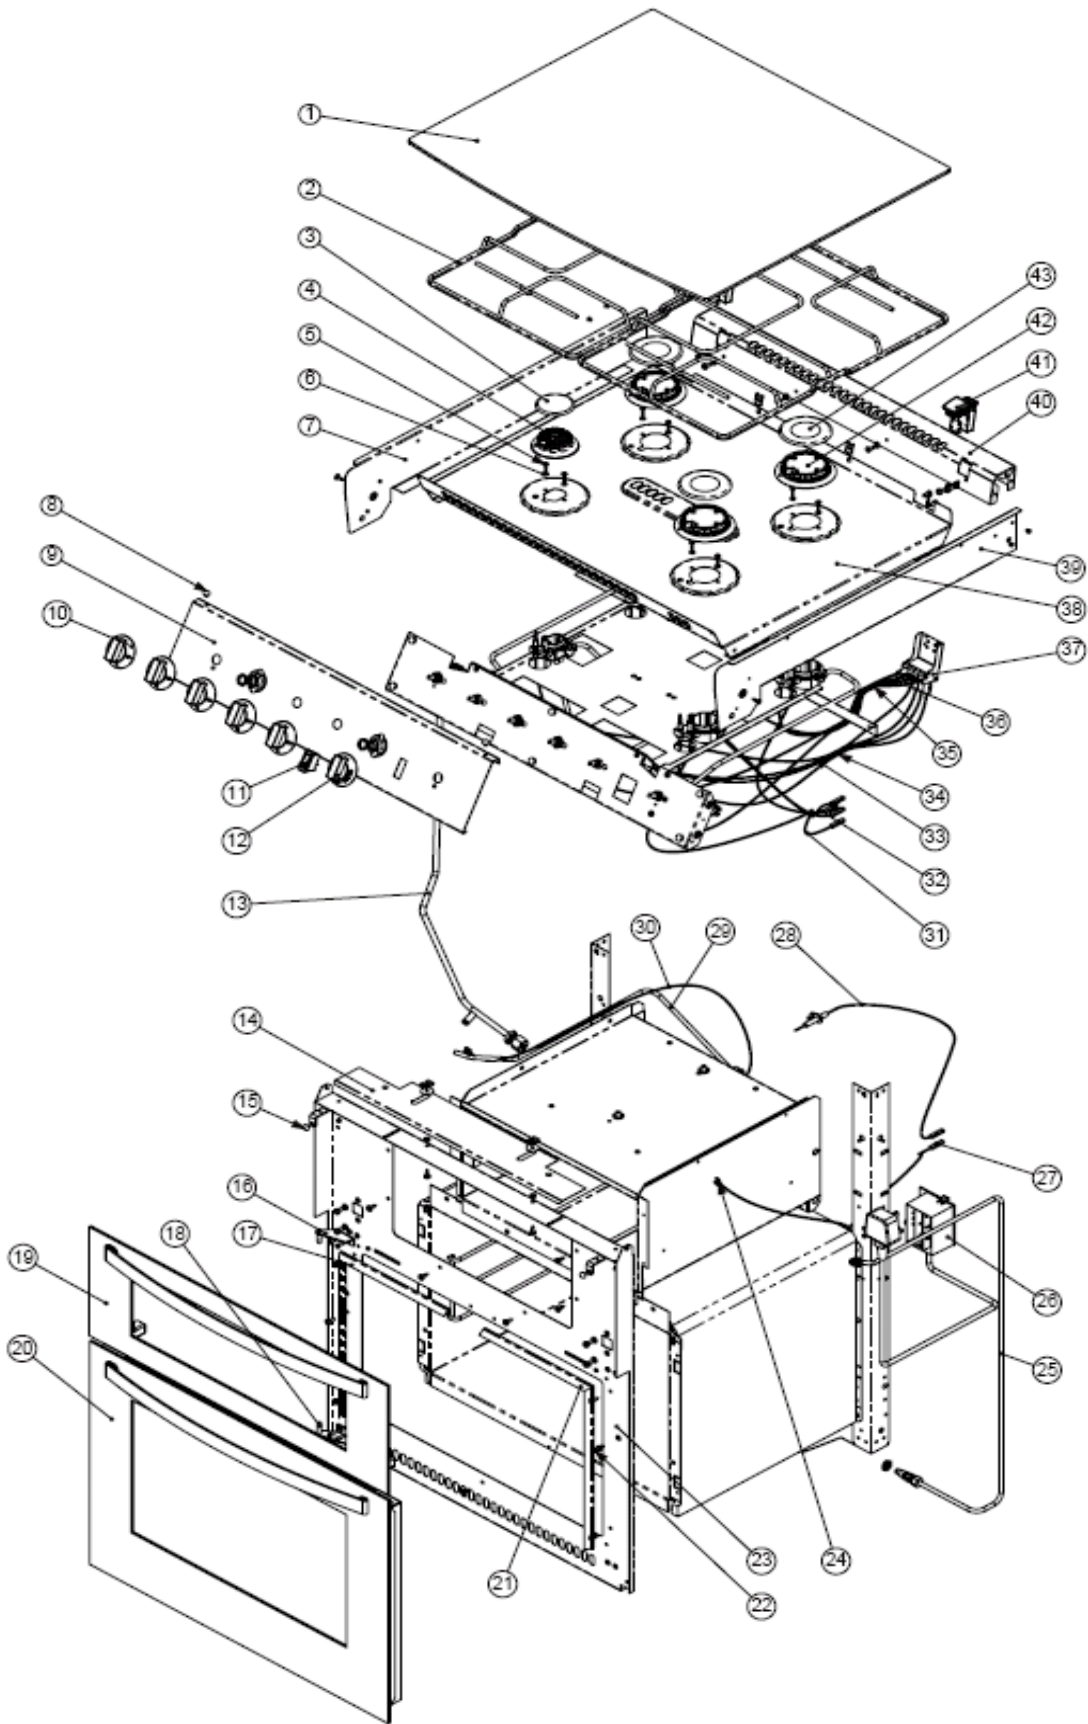

ENIGMA (SOH46000) - EXPLODED DRAWING (GENERIC)

MODELS

DRW No	PART CODE	DESCRIPTION	46100	46120	46286	46351	46370	46371	46800	46810	46811	46900	46901
21	SPCO0251	Seal, Oven Door - Enigma R/H	x	x	x	x	x	x	x	x	x	x	x
22	SPCO0139	Stud, oven door catch	x	x	x	x	x	x	x	x	x	x	x
23	SMCO3861.BK	Trim, full front	x	x	x	x	x	x	x	x	x	x	x
24	SPCC1121	Thermocouple, Oven, faston 1300mm	x	x	x	x	x	x	x	x	x	x	x
26	SPCC1391	Generator, SI 230v	x	x	x	x	x	x	x	x	x	x	x
27	SPCC1430	Electrode, Spark 650mm (oven)	x	x	x		x	x	x	x	x	x	x
28	SPCC1417	Electrode, Spark 450mm (grill)	x	x	x		x	x	x	x	x	x	x
30	SPCC1125	Thermocouple, Grill, faston 600mm	x	x	x	x	x	x	x	x	x	x	x
34	SPCC1092	Extension Lead, switch - tap, 600mm					x			x	x		
35	SPCC1110	Thermocouple, S2, burner - switch, 320mm					x			x	x		
35	SPCC1130	Thermocouple, S2, burner, faston 250mm	x	x	x	x		x	x			x	x
36	SPCC1112	Thermcouple, S2, burner - switch, 600mm					x			x	x		
36	SPCC1132	Thermocouple, S2 burner, faston, 450mm	x	x	x	x		x	x			x	x
37	SMAC3120	Switch Assembly, 240v shut off					x			x	x		
38	SMCP3071.BK	Hob Panel, REM, ENI600 1/3/0 BK	x	x	x	x	x	x	x	x	x	x	x
39	SMCO3866.BK	Trim, Hob Surround, 600D R/H Side	x	x	x	x	x	x	x	x	x	x	x
40	SMCO3064.BK	Trim, Rear Hob, ENI600 BK	x	x	x	x		x	x			x	x
40	SMCO3868.BK	Trim, Rear Hob, Slimline Hinges					x			x	x		
41	SPCC2003.BK	Hinge, Glass Lid 2004 style					x			x	x		
42	SPCC0802	Flamespreader, Sab S2, Skirt	x	x	x	x	x	x	x	x	x	x	x
43	SPCC0803	Burner Cap, Sab S2	x	x	x	x	x	x	x	x	x	x	x
	SMAO0064	Oven Burner Assembly	x	x	x	x	x	x	x	x	x	x	x
	SMAC0056	Grill Burner Assembly	x	x	x	x	x	x	x	x	x	x	x
	◆ SPCX0190	Washer, Starlock 6mm	x	x	x	x	x	x	x	x	x	x	x
	SPCC0775	Jet, No.62 (Grill & Hob)	x	x	x	x	x	x	x	x	x	x	x
	SPCC0770	Jet, No.65 (oven)	x	x	x	x	x	x	x	x	x	x	x
	SPCO0295	Oven Shelf	x	x	x	x	x	x	x	x	x	x	x
	SPCC1453	Electrode, Spark 300mm (hob)	x	x	x		x	x	x	x	x	x	x
	SPCC1455	Electrode, Spark 600mm (hob)	x	x	x		x	x	x	x	x	x	x
	◆ SPCC1498	Clip, fixing, electrode	x	x	x		x	x	x	x	x	x	x
	SPCC1113	Thermocouple, S2, burner-switch, 750mm					x			x	x		