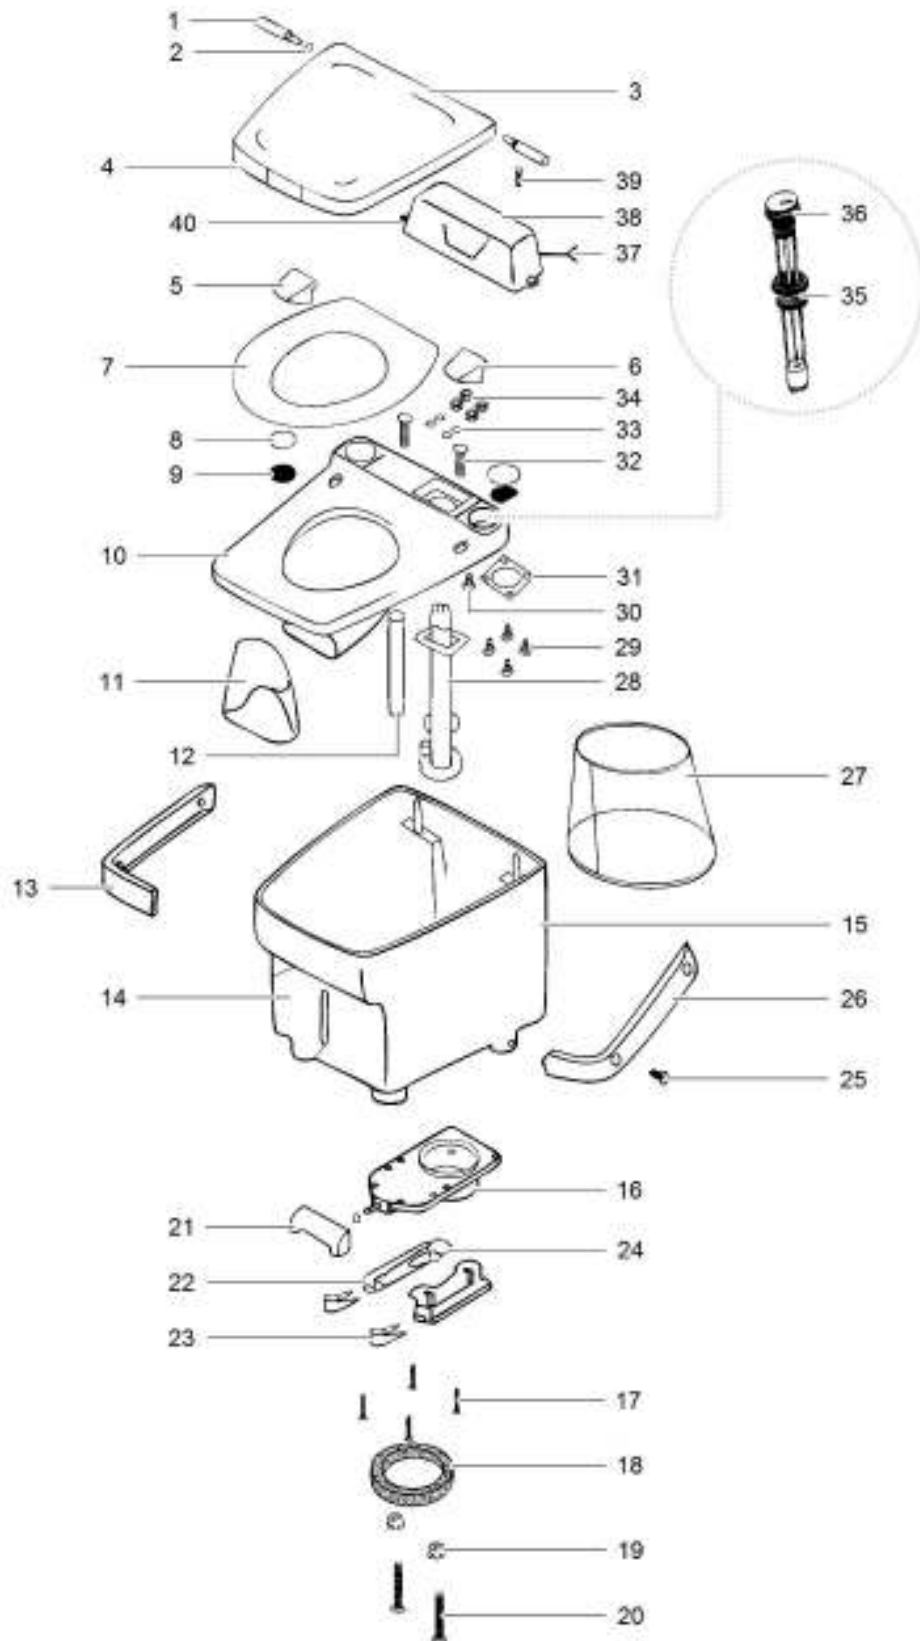

For more accessories refer to page 12

LE1164_Aqua Magic IV_0511-001

		Spare part number	Spare part number	Colours available
1	Link ball valve			
2	Spring level return			
3	Screw			
4	Washer			
5	Water lever	12514		62
6	Flush lever	12515		
7	Bearing			
8	Cover mechanism			
9	Float			
10	O-ring		24846	
11	Watervalue			
12	Actuator arm seal			
13	Actuator spring	12517		
14	Screw			
15	Closet bolt package	12524		
16	Base			
17	PTI			
18	Actuator arm	12479 <i>high version</i>	12923 <i>low version</i>	
19	Blade spring			
20	Blade	12482		
21	Blade seal	12481		
22	Blade track			
23	Flapper			
24	Overflow tube			
25	Flush tube			
26	Nozzle			
27	Gasket			
28	Bowl			
29	Seal			
30	Reservoir tank			
31	Screw			
32	Retaining band			
33	Seat		24641	10, 57, 62
34	Cover			

For more accessories refer to page 12

		Spare part number	Spare part number	Spare part number	Colours available
1	Hinge pin	35788	35782	35778	
2	Retaining ring				
3	Cover				
4	Seal		35787	35778	
5	Hinge left hand				
6	Hinge right hand	35783			
7	Seat				
8	Cap		35779		
9	Splash guard				
10	Cover & bowl				
11	Vinyl skirt				
12	Inlet tube				
13	Base molding left				
14	Main housing				
15	Main housing seal	35781			
16	Slide ez valve		35776		
	<i>with handle</i>	35770			
	<i>with longer shaft</i>	35771			
17	Screw				
18	Closet flange seal		12524		
19	Nut				
20	Closet bolt				
21	Handle		35780		
22	Retaining ring				
19	Slide				
20	Mounting bracket	08636			
25	Screw				
26	Base molding right				
27	Filter cone	35773			
28	Pump	35784	35774 <i>pump & motor 12V</i>	35775 <i>pump & motor 24V</i>	
	Motor 12V	35785			
	Motor 24V	35786			
29	Screw				
30	Screw				
31	Gasket				
32	Screw				
33	Lock washer				
34	Nut				
35	Grommet		35772		
36	Level indicator				
37	Cable				
38	Motor cover		35777		
39	Screw				
40	Switch				