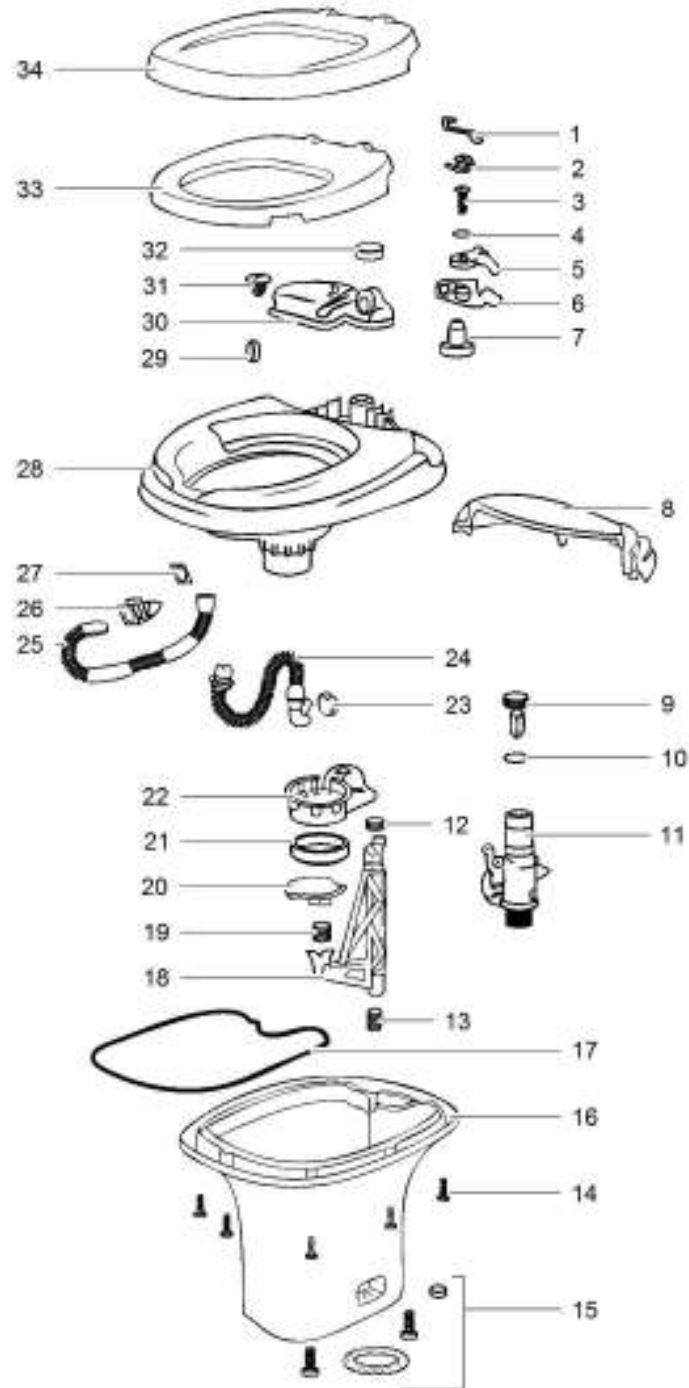

		Spare part number	Spare part number	Spare part number	Colours available
1	Cover parchment				
2	Seat			36768	
3	Cover ivory/tanpad				
4	Hinge pin	12986			
5	Top hole plug				
6	Vacuum breaker	20702			10
7	Hose clamp	02504			
8	Tube				
9	Tube				
10	Ball valve			09868	
11	Closet flange seal	02125	08975		
12	Nut	02690			
13	Closet bolt	05001			
14	Screw	03994			
15	Ball valve drive arm				
16	Lock washer				
17	Base assembly nut				
18	Spring				
19	Spring				
20	Push link				
21	Drive arm				
22	Retaining ring				
23	Pedal arm				
24	Base & cover mechanism blade				
25	Screw				
26	Cotter pin				
27	Bushing				
28	Level plate				
29	Pedal arm				
30	Pedal open				
	Mechanism repair package	08368			
	Mechanism complete				
	<i>March 1985 – July 1990</i>	14622			
	<i>After July 1990</i>	24203			

For more accessories refer to page 12

LE1164_Aqua Magic IV_0511-001

		Spare part number	Spare part number	Colours available
1	Link ball valve			
2	Spring level return			
3	Screw			
4	Washer			
5	Water lever	12514		62
6	Flush lever	12515		
7	Bearing			
8	Cover mechanism			
9	Float			
10	O-ring		24846	
11	Watervalue			
12	Actuator arm seal			
13	Actuator spring	12517		
14	Screw			
15	Closet bolt package	12524		
16	Base			
17	PTI			
18	Actuator arm	12479 <i>high version</i>	12923 <i>low version</i>	
19	Blade spring			
20	Blade	12482		
21	Blade seal	12481		
22	Blade track			
23	Flapper			
24	Overflow tube			
25	Flush tube			
26	Nozzle			
27	Gasket			
28	Bowl			
29	Seal			
30	Reservoir tank			
31	Screw			
32	Retaining band			
33	Seat		24641	10, 57, 62
34	Cover			