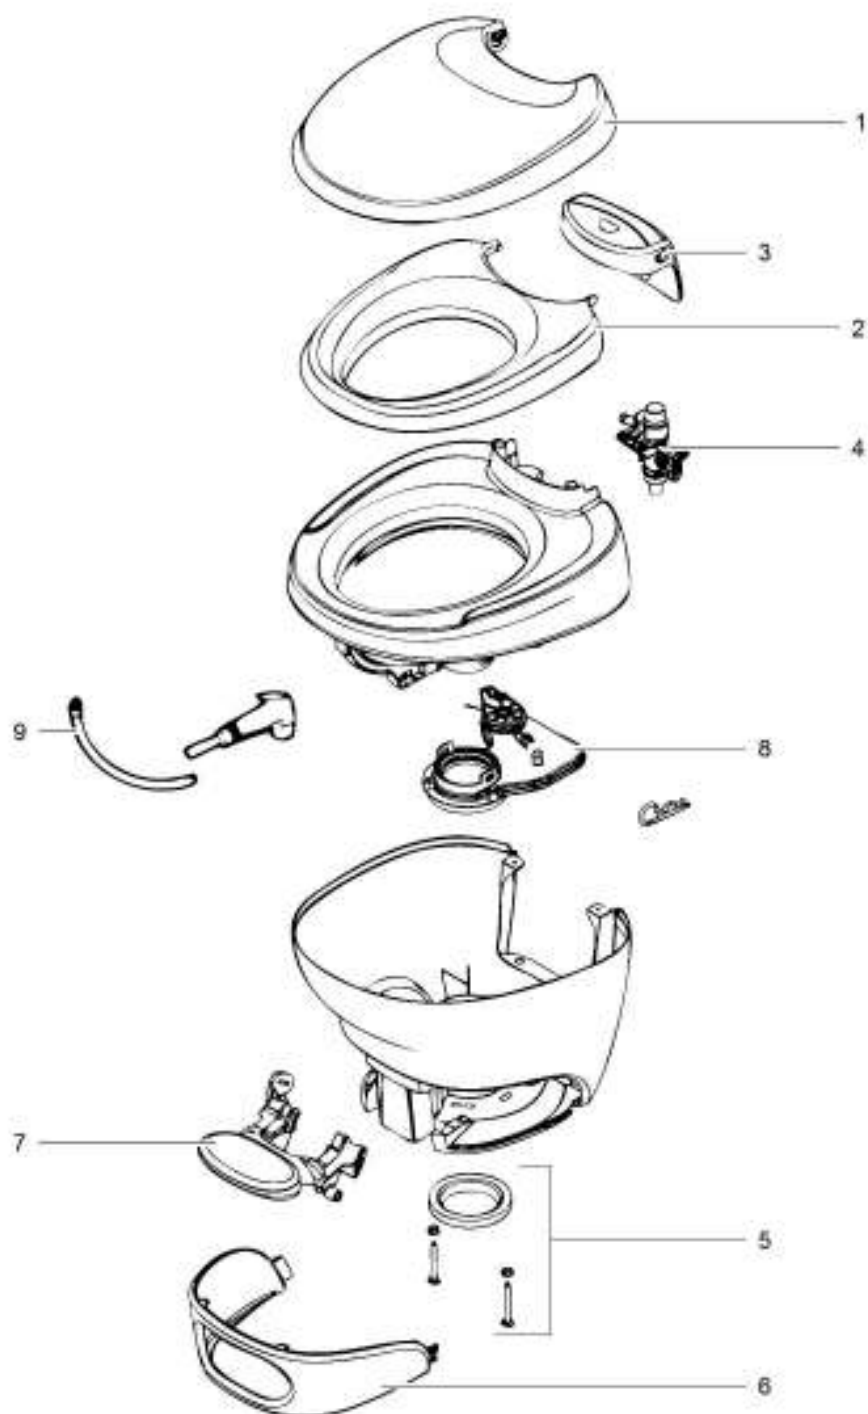

Spare part number	Spare part number	Colours available
1	Cover		33377	
2	Seat			
3	Pod	31110		62
4	Water module	31113		
5	Closet flange	31115		
6	Shroud (high model)	31117		62
7	Pedal	31114		62
8	Mechanism	31111		
	Mechanism seal package	31112		
9	Water saver	31116		62

For more accessories refer to page 12