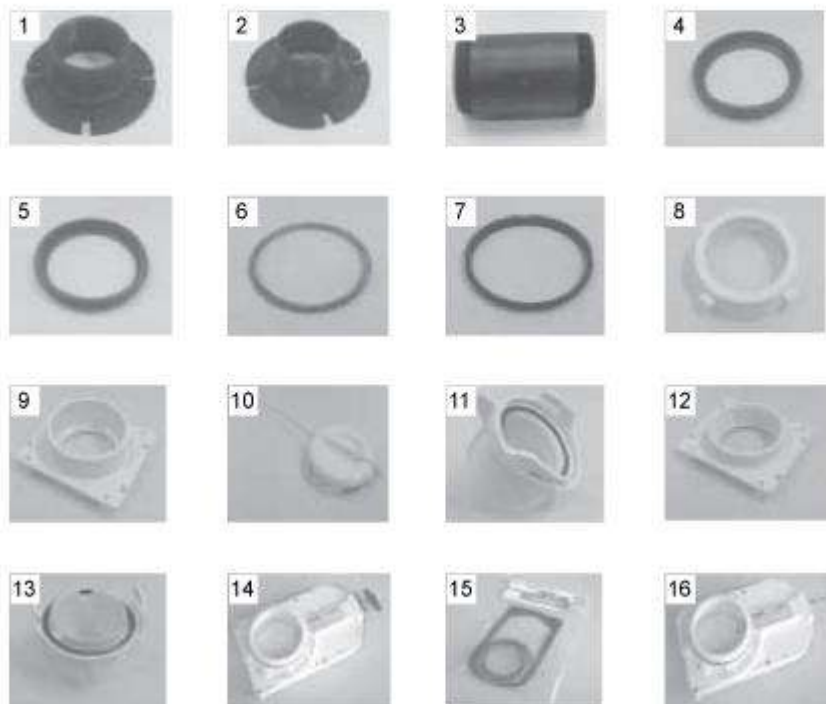

4E1187_Acessorios Aqua Magic/Electra Magic_1114-V02

		Spare part number	Spare part number	Colours available
Aqua Magic and Electra Magic				
1	Closet flange mnl	02620		
2	Closet flange vrl	02621		
3	Nipple	08648		
4	Lip seal < 30 March 2001	08308		
5	Lip seal ≥ 30 March 2001	24654		
6	Seal valve	01436		
7	Seal valve	33231		
8	Bayonet ring	01639		62
9	Adaptor bond-on	01659		62
10	Cap	01664		
11	Hose adaptor	01665		
12	Adaptor threaded	01959		62
13	Bumper hose adaptor	02593		
14	Slide ez valve	35770		
15	Slide ez valve seal package	35776		
Electra Magic				
16	Slide ez valve	35771