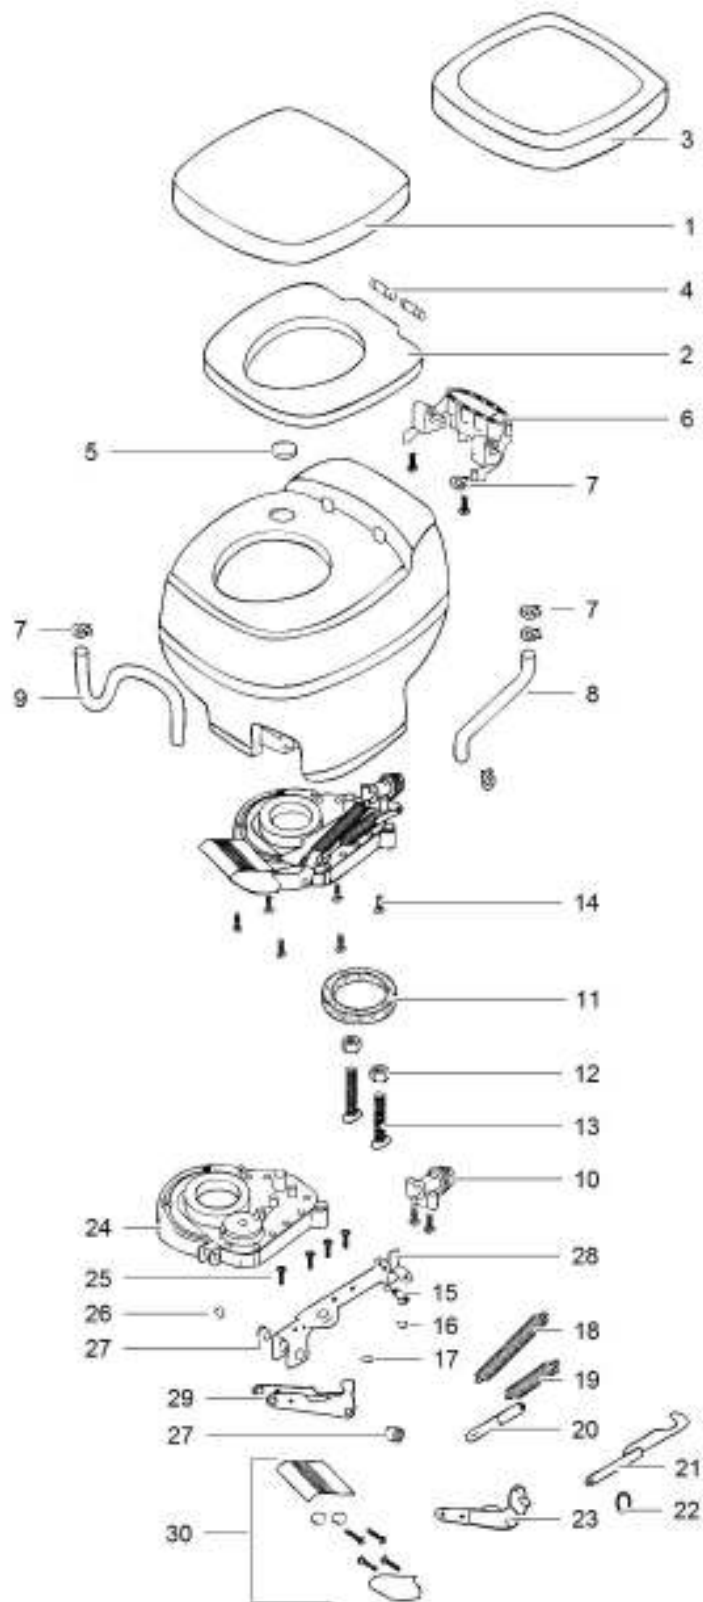

LEI 1103_Aqua Magic Starlite/Galaxy_1014-1022

		Spare part number	Spare part number	Spare part number	Colours available	
1	Cover parchment					
2	Seat			36768		
3	Cover ivory/tanpad					
4	Hinge pin	12986				
5	Top hole plug					
6	Vacuum breaker	20702			10	
7	Hose clamp	02504				
8	Tube					
9	Tube					
10	Ball valve			09868		
11	Closet flange seal	02125	08975			
12	Nut	02690				
13	Closet bolt	05001				
14	Screw	03994				
15	Ball valve drive arm					
16	Lock washer					
17	Base assembly nut					
18	Spring					
19	Spring					
20	Push link					
21	Drive arm					
22	Retaining ring					
23	Pedal arm					
24	Base & cover mechanism blade					
25	Screw					
26	Cotter pin					
27	Bushing					
28	Level plate					
29	Pedal arm					
30	Pedal open					
	Mechanism repair package	08368				
	Mechanism complete					
	<i>March 1985 – July 1990</i>	14622				
	<i>After July 1990</i>	24203				

For more accessories refer to page 12