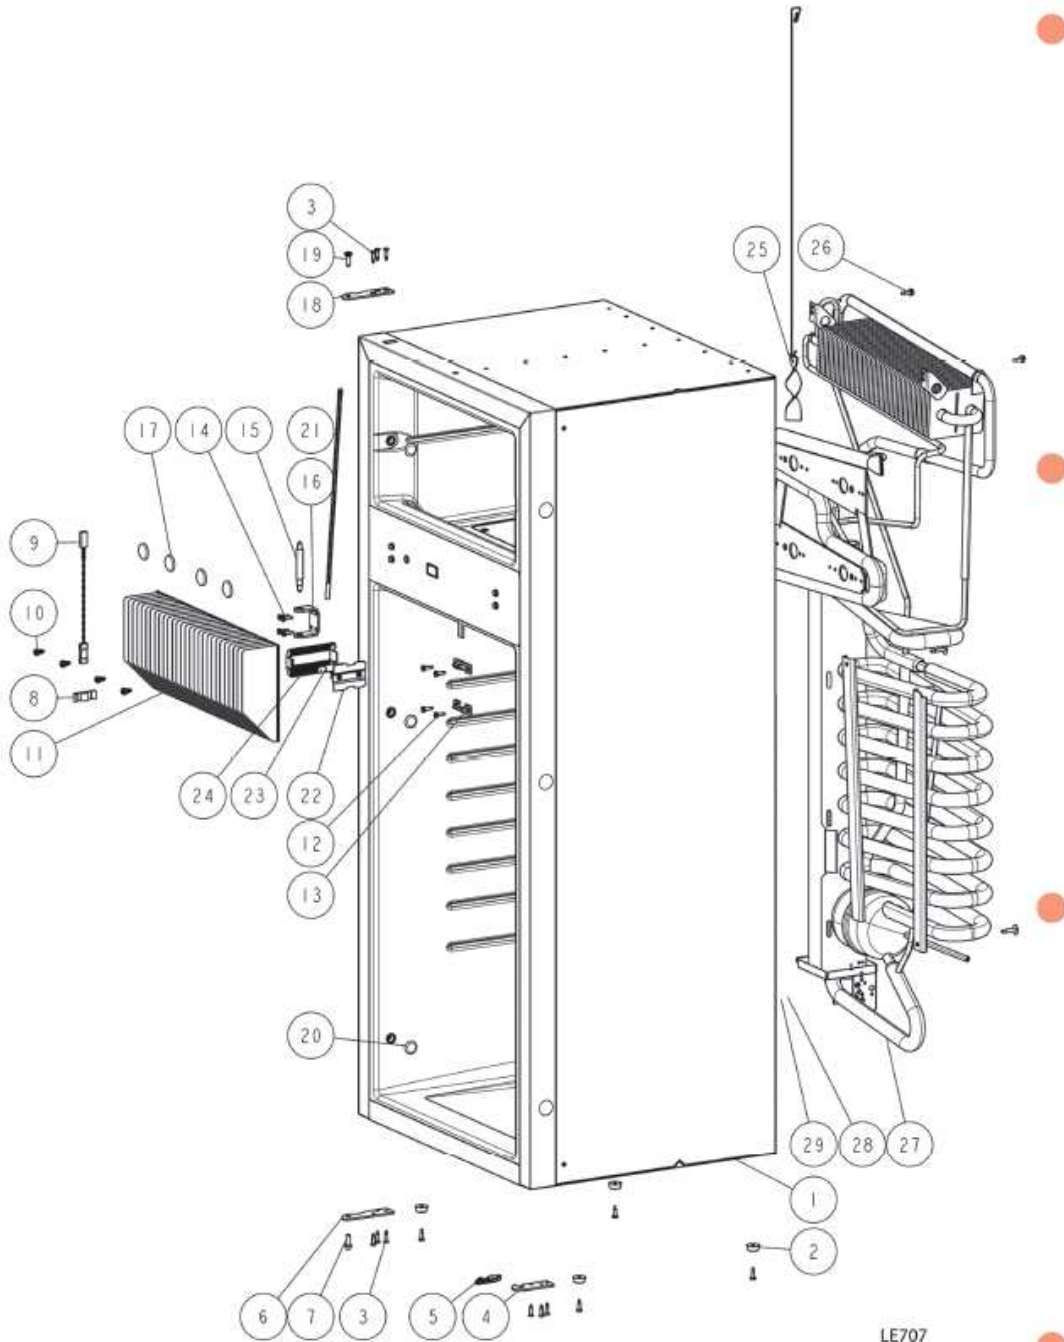

N175 Exploded Drawings and Spares Lists

LE707

Cabinet and cooling unit N175 (LE-707)**Spare part number**

1.	Cabinet	
2.	Foot (4x)	
3.	Screw* (9x)	
4.	Bottom latch plate*	
5.	Latch bottom*	624001-27
6.	Hinge plate	
7.	Hinge pin bottom/washer	
8.	Fin clip	623059
9.	Thermistor	623077
10.	Screw (4x)	
11.	Fin Drain plate	631190
12.	Screw (4x)	
13.	Strike plate (2x)	
14.	Screw (4x)	
15.	Hinge center pin	
16.	Hinge center bracket	
17.	Cap freezer bolt (4x)	624479-08
18.	Hinge plate	
19.	Hinge pin top/washer	
20.	Cap (6x)	623622-08
21.	Interior light switch	623061
22.	Light bracket	
23.	Interior light bulb	624003
24.	Interior light cover	624002
25.	Heat diffuser	
26.	Screw (2x)	
27.	Cooling unit	
28.	Heater AC	626992
29.	Heater DC (produced between May '07 - December 4 th '07)	626993
	Heater DC (produced between December 5 th '07 - March 16 th '07)	631751
	Heater DC (produced as from March 17 th '08)	631752

LE230_EXPLODED

Controls LCD Curved (LE-230)**Spare part number**

1. Overlay LCD EES (electric)
Overlay LCD SES (automatic)

626975
631737

2. Screw

3. Control panel LCD curved

626973-07

4. Screw

5. Push buttons

6. Display board LCD

626972

7. Mounting box*

* **Not for all models**

LE694

Door and cabinet N175 (LE-694)**Spare part number**

1.	Bottom latch pin*	
2.	Screw (3x)	
3.	Panel retainer	
4.	Door curved double cab.	626982-07
5.	Hinge hole plug (2x)	
6.	Latch V2 (2x)	626985-07
7.	Storage strap (2x)	626986-07
8.	Pocket cover (2x)	
9.	Screw (8x)	
10.	Door curved double fr.	626983-07
11.	Panel retainer	
12.	Screw (3x)	
13.	Doorbin (2x)	626976-12
14.	Doorbin (2x)	626977-12
15.	Bottle retainer	626989-12
16.	Shelf	631741-08
17.	Shelf food retainer	624457-08
18.	Shelf	631742-08
19.	Shelf	631743-08
20.	Clip shelf large (3x)	623625-08
21.	Shelf	631744-08
22.	Shelf tray insert	626981-12
23.	Vegetable bin	631745-08