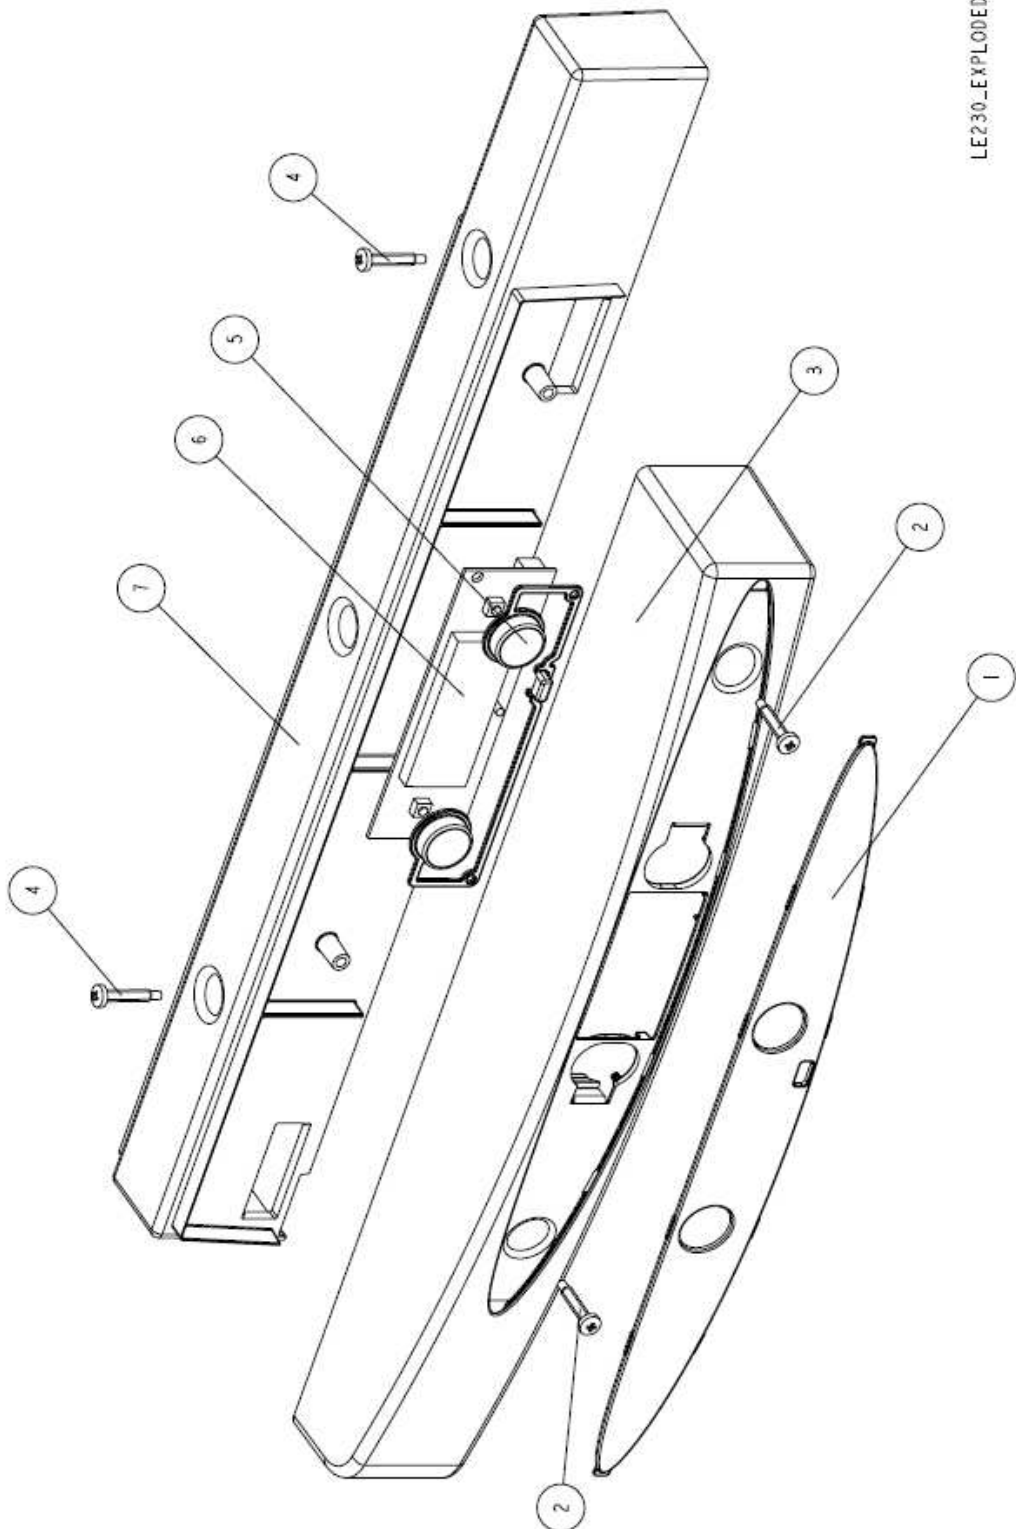

N175 Exploded Drawings and Spares Lists

LE707

Cabinet and cooling unit N175 (LE-707)**Spare part number**

1.	Cabinet	
2.	Foot (4x)	
3.	Screw* (9x)	
4.	Bottom latch plate*	
5.	Latch bottom*	624001-27
6.	Hinge plate	
7.	Hinge pin bottom/washer	
8.	Fin clip	623059
9.	Thermistor	623077
10.	Screw (4x)	
11.	Fin Drain plate	631190
12.	Screw (4x)	
13.	Strike plate (2x)	
14.	Screw (4x)	
15.	Hinge center pin	
16.	Hinge center bracket	
17.	Cap freezer bolt (4x)	624479-08
18.	Hinge plate	
19.	Hinge pin top/washer	
20.	Cap (6x)	623622-08
21.	Interior light switch	623061
22.	Light bracket	
23.	Interior light bulb	624003
24.	Interior light cover	624002
25.	Heat diffuser	
26.	Screw (2x)	
27.	Cooling unit	
28.	Heater AC	626992
29.	Heater DC (produced between May '07 - December 4 th '07)	626993
	Heater DC (produced between December 5 th '07 - March 16 th '07)	631751
	Heater DC (produced as from March 17 th '08)	631752

LE230_EXPLODED

Controls LCD Curved (LE-230)**Spare part number**

1. Overlay LCD EES (electric)
Overlay LCD SES (automatic)

626975
631737

2. Screw

3. Control panel LCD curved

626973-07

4. Screw

5. Push buttons

6. Display board LCD

626972

7. Mounting box*

* **Not for all models**

LE694

Door and cabinet N175 (LE-694)**Spare part number**

1.	Bottom latch pin*	
2.	Screw (3x)	
3.	Panel retainer	
4.	Door curved double cab.	626982-07
5.	Hinge hole plug (2x)	
6.	Latch V2 (2x)	626985-07
7.	Storage strap (2x)	626986-07
8.	Pocket cover (2x)	
9.	Screw (8x)	
10.	Door curved double fr.	626983-07
11.	Panel retainer	
12.	Screw (3x)	
13.	Doorbin (2x)	626976-12
14.	Doorbin (2x)	626977-12
15.	Bottle retainer	626989-12
16.	Shelf	631741-08
17.	Shelf food retainer	624457-08
18.	Shelf	631742-08
19.	Shelf	631743-08
20.	Clip shelf large (3x)	623625-08
21.	Shelf	631744-08
22.	Shelf tray insert	626981-12
23.	Vegetable bin	631745-08