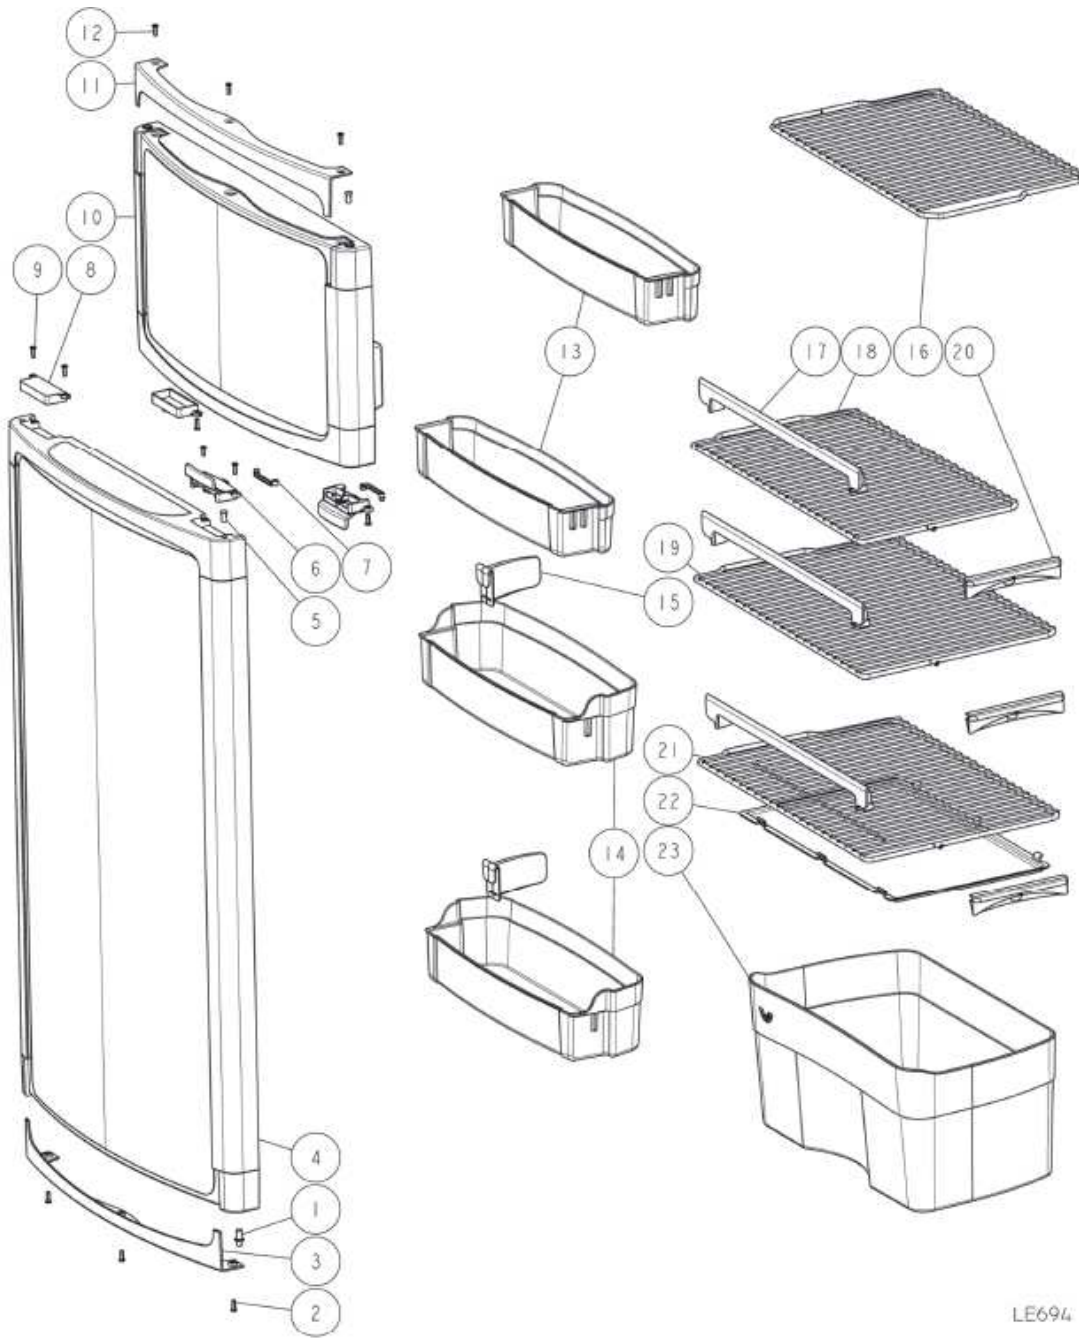

N175 Exploded Drawings and Spares Lists

LE707

Cabinet and cooling unit N175 (LE-707)**Spare part number**

1.	Cabinet	
2.	Foot (4x)	
3.	Screw* (9x)	
4.	Bottom latch plate*	
5.	Latch bottom*	624001-27
6.	Hinge plate	
7.	Hinge pin bottom/washer	
8.	Fin clip	623059
9.	Thermistor	623077
10.	Screw (4x)	
11.	Fin Drain plate	631190
12.	Screw (4x)	
13.	Strike plate (2x)	
14.	Screw (4x)	
15.	Hinge center pin	
16.	Hinge center bracket	
17.	Cap freezer bolt (4x)	624479-08
18.	Hinge plate	
19.	Hinge pin top/washer	
20.	Cap (6x)	623622-08
21.	Interior light switch	623061
22.	Light bracket	
23.	Interior light bulb	624003
24.	Interior light cover	624002
25.	Heat diffuser	
26.	Screw (2x)	
27.	Cooling unit	
28.	Heater AC	626992
29.	Heater DC (produced between May '07 - December 4 th '07)	626993
	Heater DC (produced between December 5 th '07 - March 16 th '07)	631751
	Heater DC (produced as from March 17 th '08)	631752

LE230_EXPLODED

Controls LCD Curved (LE-230)**Spare part number**

1. Overlay LCD EES (electric)
Overlay LCD SES (automatic)

626975
631737

2. Screw

3. Control panel LCD curved

626973-07

4. Screw

5. Push buttons

6. Display board LCD

626972

7. Mounting box*

* **Not for all models**

LE694

Door and cabinet N175 (LE-694)**Spare part number**

1.	Bottom latch pin*	
2.	Screw (3x)	
3.	Panel retainer	
4.	Door curved double cab.	626982-07
5.	Hinge hole plug (2x)	
6.	Latch V2 (2x)	626985-07
7.	Storage strap (2x)	626986-07
8.	Pocket cover (2x)	
9.	Screw (8x)	
10.	Door curved double fr.	626983-07
11.	Panel retainer	
12.	Screw (3x)	
13.	Doorbin (2x)	626976-12
14.	Doorbin (2x)	626977-12
15.	Bottle retainer	626989-12
16.	Shelf	631741-08
17.	Shelf food retainer	624457-08
18.	Shelf	631742-08
19.	Shelf	631743-08
20.	Clip shelf large (3x)	623625-08
21.	Shelf	631744-08
22.	Shelf tray insert	626981-12
23.	Vegetable bin	631745-08