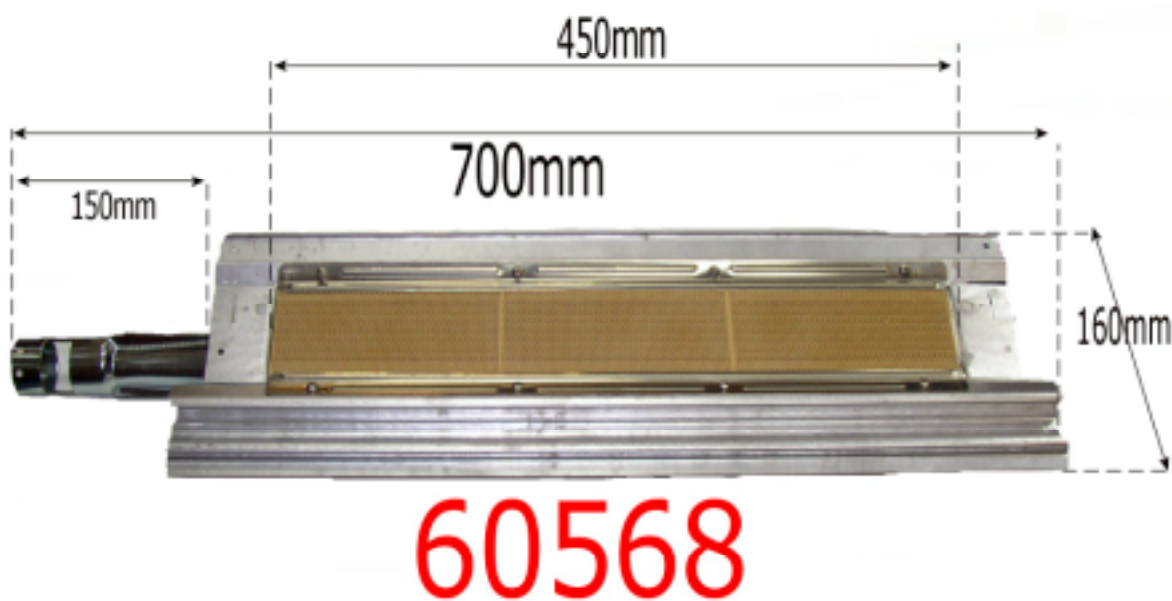

# Coleman Barbecue Spares

BURNERS MAIN

BARBECUES		
GRIL	>	4000 - 4002 - 5000

MAIN BARBECUES INCLUDE THE FOLLOWING, NOT ALL BARBECUES ARE LISTED		
SOME MODELS MAY VARY		
COLEMAN	>	HOMEBASE
RBS CLASIC - WOODY - DELUXE	>	VERTIGRILL RBS CLASSIC
	>	