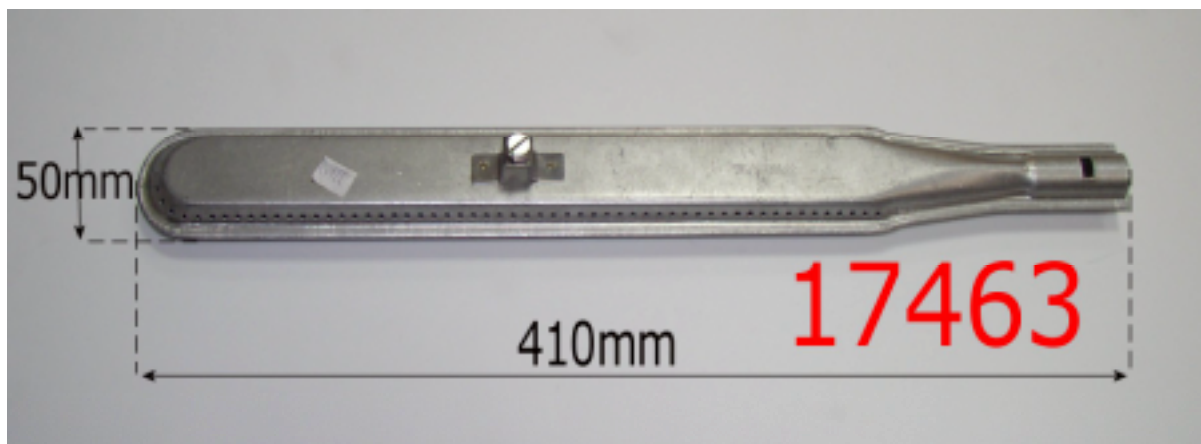

# Coleman Barbecue Spares

BURNERS MAIN

BARBECUES		
GRIL	>	4000 - 4002 - 5000

MAIN BARBECUES INCLUDE THE FOLLOWING, NOT ALL BARBECUES ARE LISTED		
SOME MODELS MAY VARY		
COLEMAN	>	HOMEBASE
RBS CLASIC - WOODY - DELUXE	>	VERTIGRILL RBS CLASSIC
	>	