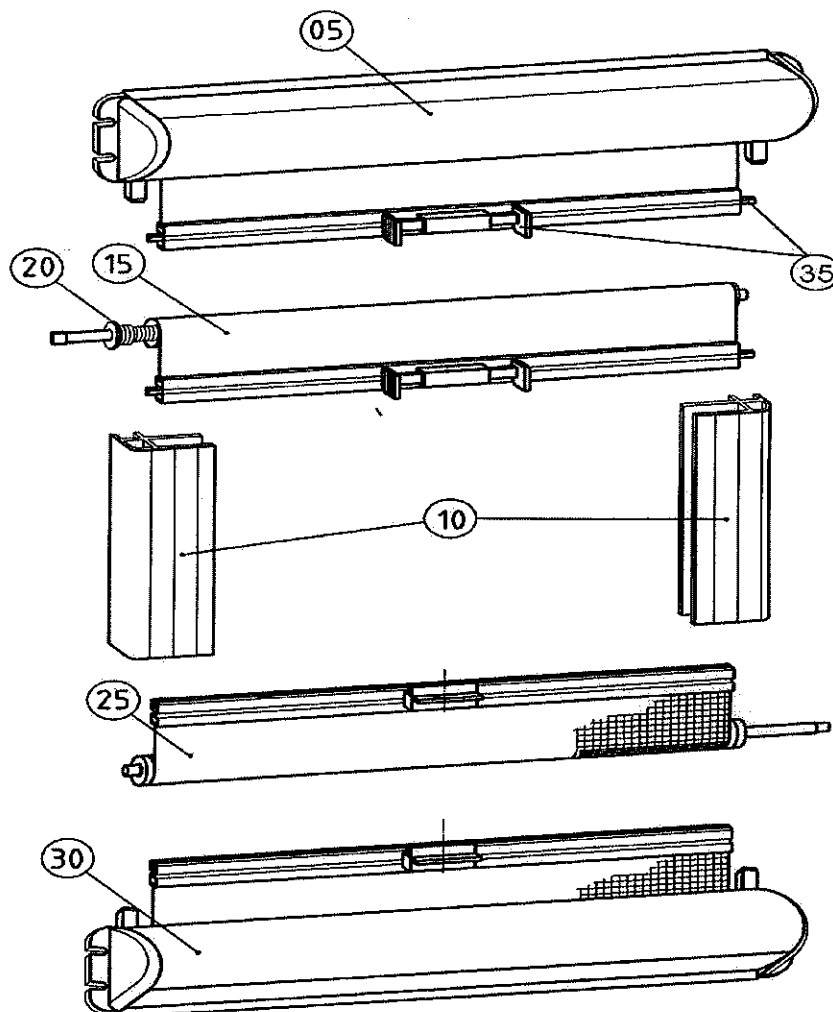

Spare Parts Mini-Double-Cassette-Rollo

Art. 1302

Size A = ordering size width (length of cassette)

Size B = ordering size height (length of guiding track)

	Description	Part No.	Pack. Unit
05	Cassette complete with blind	BG 1031	1
10	Guiding track	BG 1032	1 pair
15	Blind complete	VR 1302	1
20	Spring motor	FM ...	1
25	Flynet complete	FR 1302	1
30	Cassette complete with flynet	BG 1035	1
35	Repair kit (central operating system, profile)	BG 1097	1 set

Important: When ordering specify - description, quantity, dimension (size A x size B), colour of blind and flynet, colour of cassette and end profile.

 **Dometic**