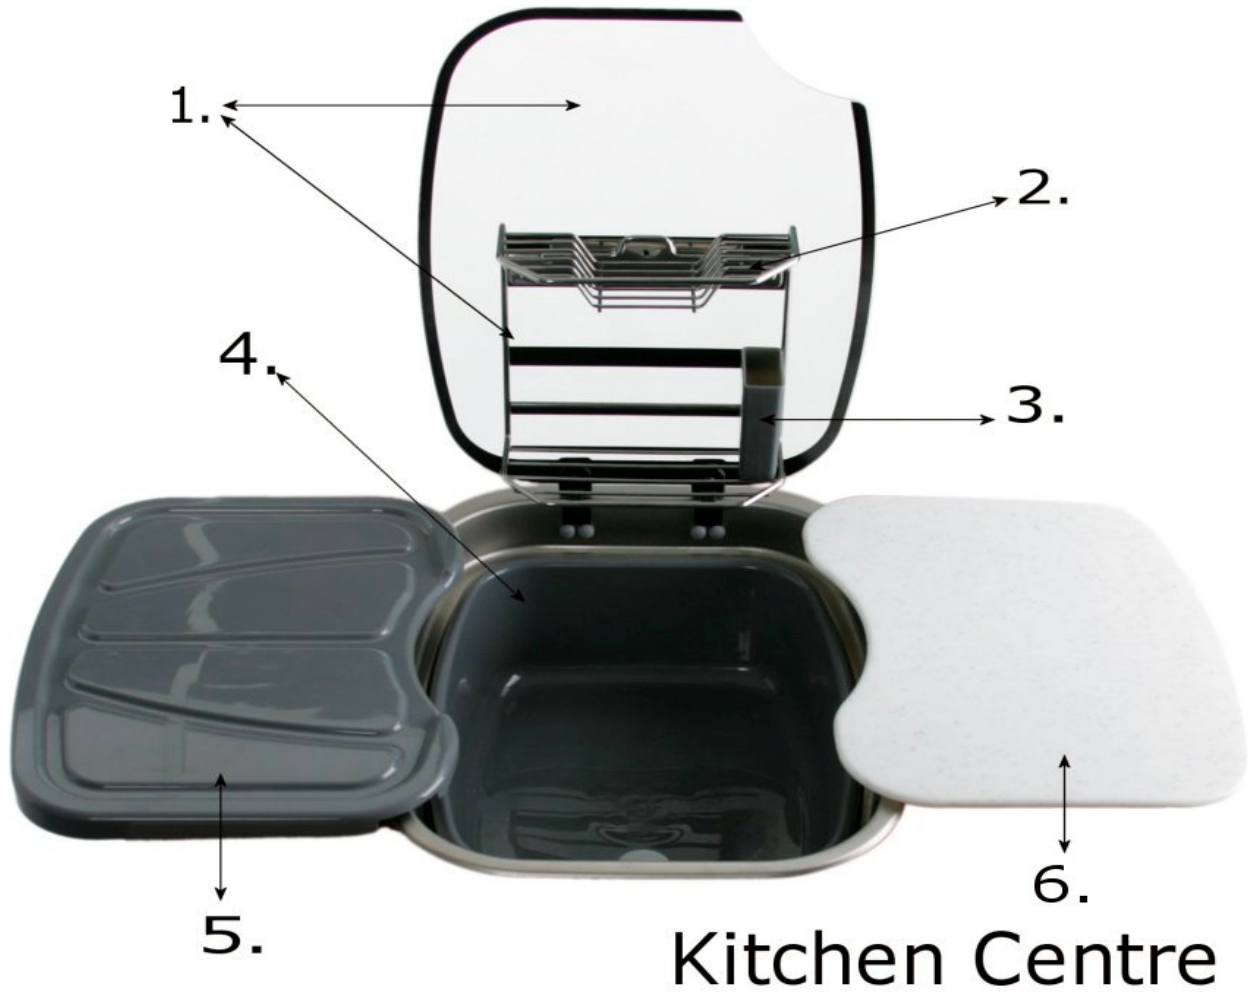

## BL1005 Argent Kitchen Centre

Stylish designed sink with integrated dish rack and special designed wash bowl, cutting board and drainer.

## Kitchen Centre

1	LID WITH BRACKET	GL1091
2	RACK	AC0610
3	CUTLERY BOX	AC0620
4	BOWL	AC0140
5	DRAINER	AC0630
6	CHOPPING BOARD	AC0640