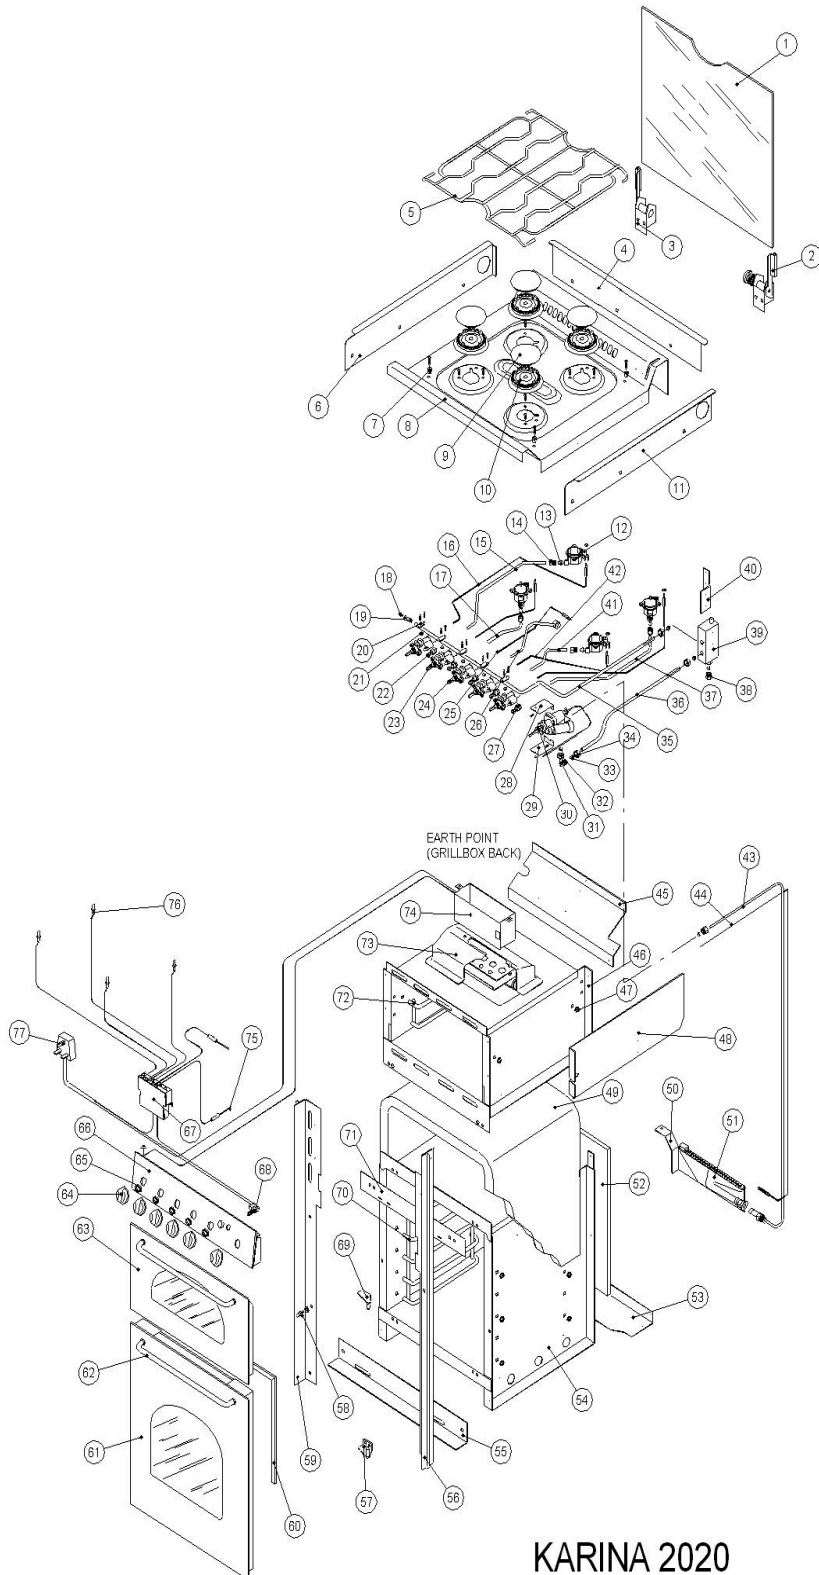

KARINA 2020

SPINFLO
by **THETFORD**

KARINA 2020

KARINA 2020

DRAWING REF.	PART NUMBER	DESCRIPTION	QTY
1	GL6060	GLASS LID 2020 BK	1
2	MCC2051	R.H. HINGE BRACKET FOR LID	1
3	MCC2050	L.H. HINGE BRACKET FOR LID	1
4	MCO2065/3.BK	TRIM HOB SUR 2020 BACK BK	1
5	PCC0628	SUPPORT,PAN 2020 STYLE CHROME	1
	PCC0628EN	PAN SUPPORT ENAMELLED	
6	MCO2065/1.BK	TRIM HOB SUR 2020 L/H BK	1
7	PCC0647	CLIP,PAN SUPPORT PTFE TOP FIX	2
8	MCP2620	PRESSING TOP	1
9	PCC0813	BURNER CAP	4
10	PCC0812	BURNER SKIRT AND SPREADER	4
11	MCO2065/2.BK	TRIM HOB SUR 2020 R/H BK	1
12	PCC0797	BURNER CUP AND INJECTOR	4
13	PCO0166	OLIVE 6mm - 8mm	4
14	PCO0165	NUT, MALE 6mm - 8mm	4
16	PCC1168	THERMOCOUPLE 450mm BACK BURNER	2
23	PCC0548	BURNER TAP FFD	4
24	PCC0549	GRILL TAP, FFD	4
25	PCC1155	GRILL THERMOCOUPLE	1
30	PCO0454	OVEN THERMOSTAT TAP	1
39	PCC0500	SHUT OFF VALVE	1
42	PCC1167	THERMOCOUPLE FRONT	2
44	PCO0159	OVEN THERMOCOUPLE	1
49	PCO0551	INSULATION, OVEN BODY	1
51	PCO0160	OVEN BURNER	1
52	PCO0549	INSULATION, OVEN REAR	1
53	MCO0986	BRACKET, CORNER REAR	1
55	MCO1269	TRIM, BOTTOM	1
56	MCO1266	TRIM, SIDE R/H	1
57	MCO0685	DOOR HINGE LOWER	1
58	PCO0138	DOOR PIN	1
59	MCO1267	TRIM, SIDE L/H	1
60	PCO0249	DOOR SEAL	1
61	CONTACT LS	OVEN DOOR ASSEMBLY	1
64	PCO0624	CONTROL KNOB (SEE KNOB PHOTOS)	6
66	CONTACT LS	FASCIA ASSEMBLY	1
67	PCC1407	240V GENERATOR	1
68	PCC1420	IGNITION SWITCH WITH BUTTON	1
69	MCO0684	DOOR HINGE UPPER	1
70	PCO0182	OVEN SHELF SUPPORT	2
72	PCO0283	GRILL SHELF SUPPORT	2
73	MAC0036	GRILL ASSEMBLY	1
75	PCC1423	ELECTRODE, SPARK 1500mm	2
76	PCC1456	ELECTRODE, SPARK 600mm	4
NOT SHOWN	PCC1281	INSTRUCTIONS,USER CAP MULTI	1
NOT SHOWN	PCO0185	SHELF,OVEN	1
NOT SHOWN	MAC0064	GRILL PAN & HANDLE	1
NOT SHOWN	PCC1190	TRIVET - GRILL PAN LARGE	1
NOT SHOWN	PCC1186	GRILL PAN HANDLE ONLY	1