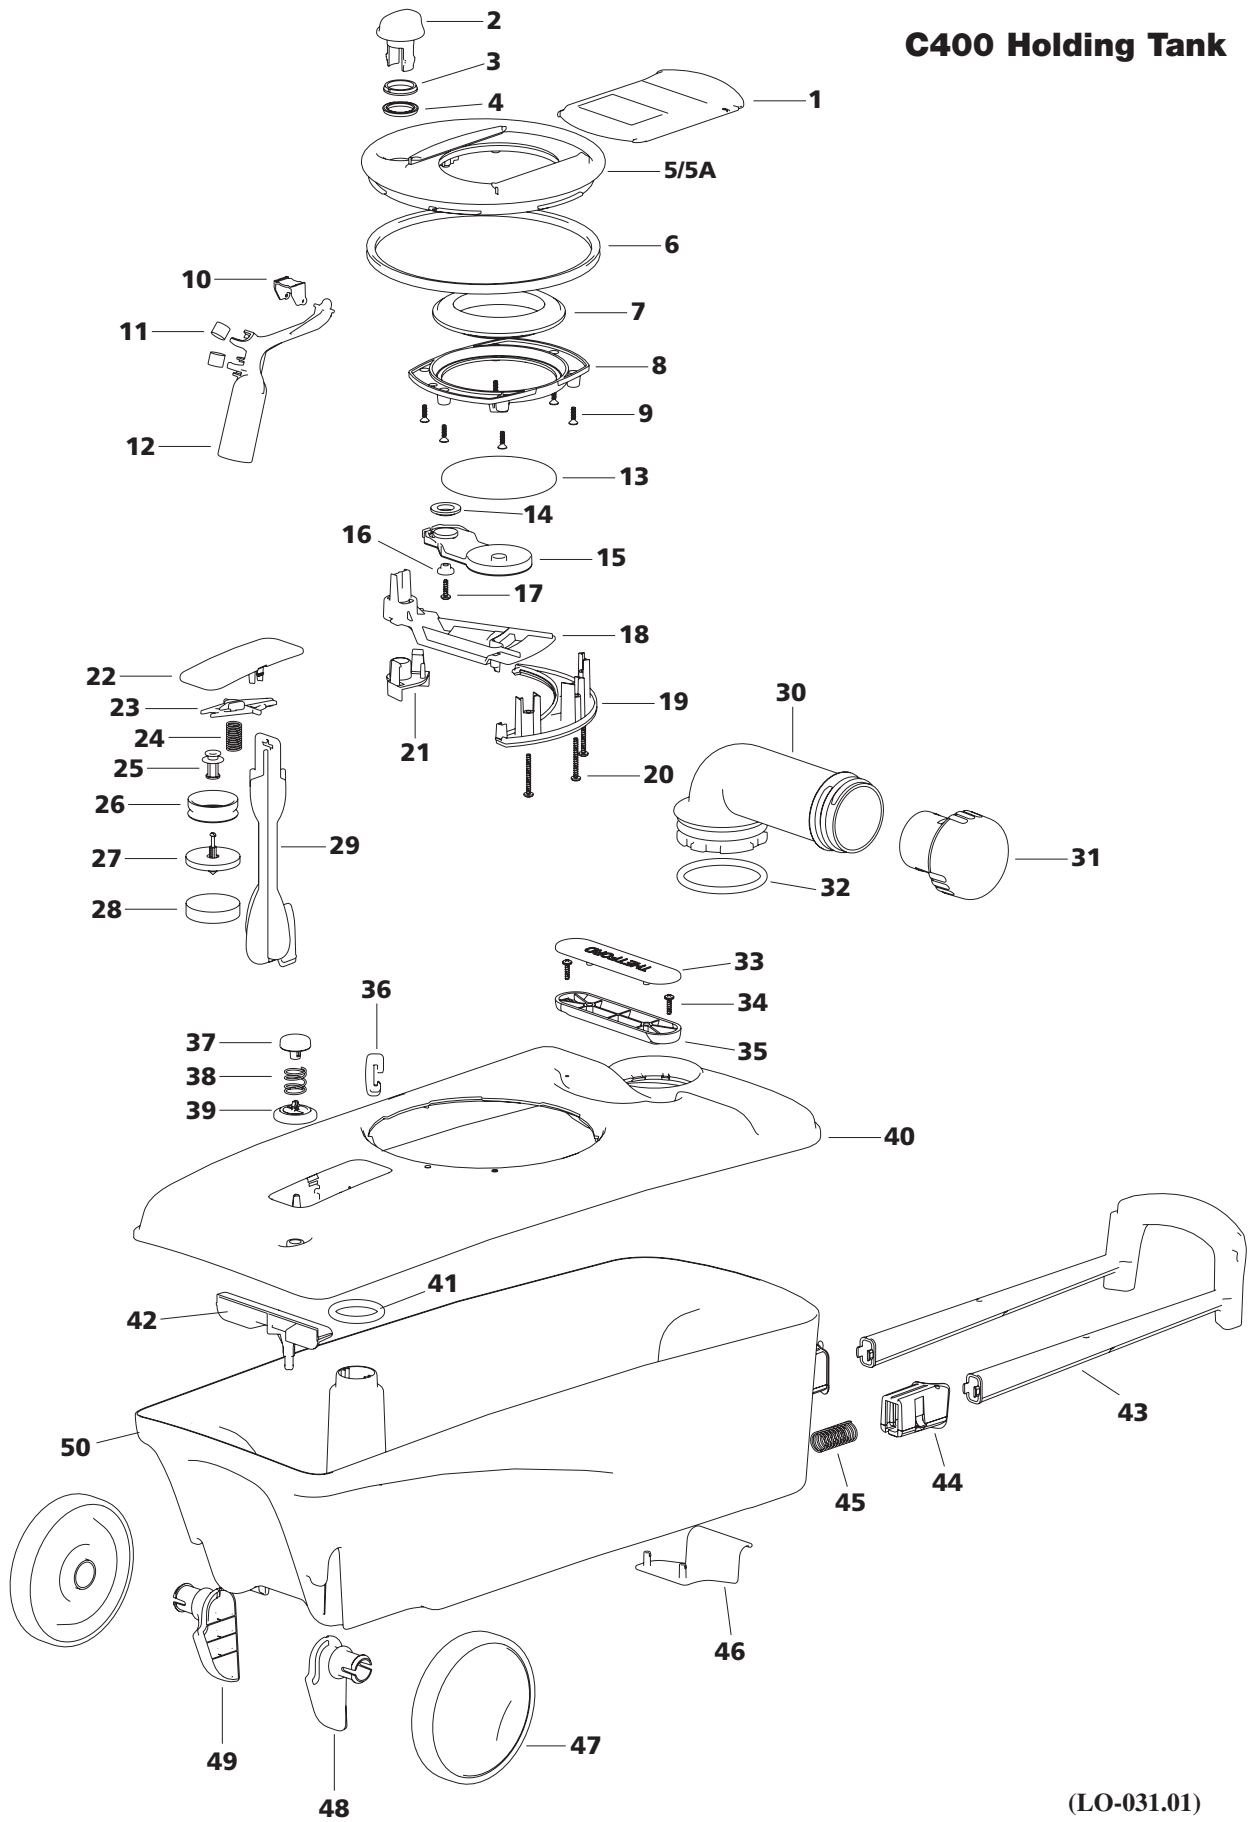

# C400 Holding Tank

(LO-031.01)

## C-400 HOLDING TANK (LO-064.01)

	Single spare part number	Assembly spare part number	Available in colour number
1. Slidingcover		21301-06	
2. Blade opener		32302-06	
3. Washer			
4. Seal parker			
5. Holding tank plate L*		32302-06	
5A. Holding tank plate R*		32328-06	
6. Seal mechanism		32303	
7. Lipseal	23721		
8. Seal plate			
9. Screw			
10. Retainer			
11. Magnet		32304	
12. Float arm			
13. Blade			
14. Bearing plate			
15. Blade arm			
16. Bushing mechanism			
17. Screw			
18. Blade driver			
19. Support track			
20. Screw			
21. Mechanism retainer			
22. Vent lid			
23. Vent lifter			
24. Vent spring			

Cassette

\* SC 400 Holdingtank meachnisme L 32332-06 (number 2 until 21)

\* SC 400 Holdingtank mechanisme R 32331-06 (number 2 until 21)

## C-400 HOLDING TANK (LO-065.01)

	Single spare part number	Assembly spar part number	Available in colour number
<b>25.</b> Vent pivot			
<b>26.</b> Vent seal		32305	
<b>27.</b> Float stem			
<b>28.</b> Float			
<hr/>			
<b>29.</b> Vent actuator			
<hr/>			
<b>30.</b> Pour out spout			
<b>31.</b> Measuring cup (assy)		32306	06
<b>32.</b> O-ring	25810-16		
<hr/>			
<b>33.</b> Handle cover			
<b>34.</b> Screw			
<b>35.</b> Handle			
<b>36.</b> Vent clip			
<hr/>			
<b>37.</b> Vent button			
<b>38.</b> Vent spring		32307	16
<b>39.</b> Vent seal			
<hr/>			
<b>40.</b> Holding tank upper			
<b>41.</b> O-ring			
<b>42.</b> Wheel support bracket			
<b>43.</b> Pull handle			
<b>44.</b> Pull handle bushing right			
Pull handle bushing left			
<b>45.</b> Pull handle spring			
<b>46.</b> Tank lock clip			
<hr/>			
<b>47.</b> Wheel			
<b>48.</b> Wheel bearing right		32308	06
<b>49.</b> Wheel bearing left			
<hr/>			
<b>50.</b> Holding tank lower			
Holding tank complete RH		32327	06
Holding tank complete LH		32326	06