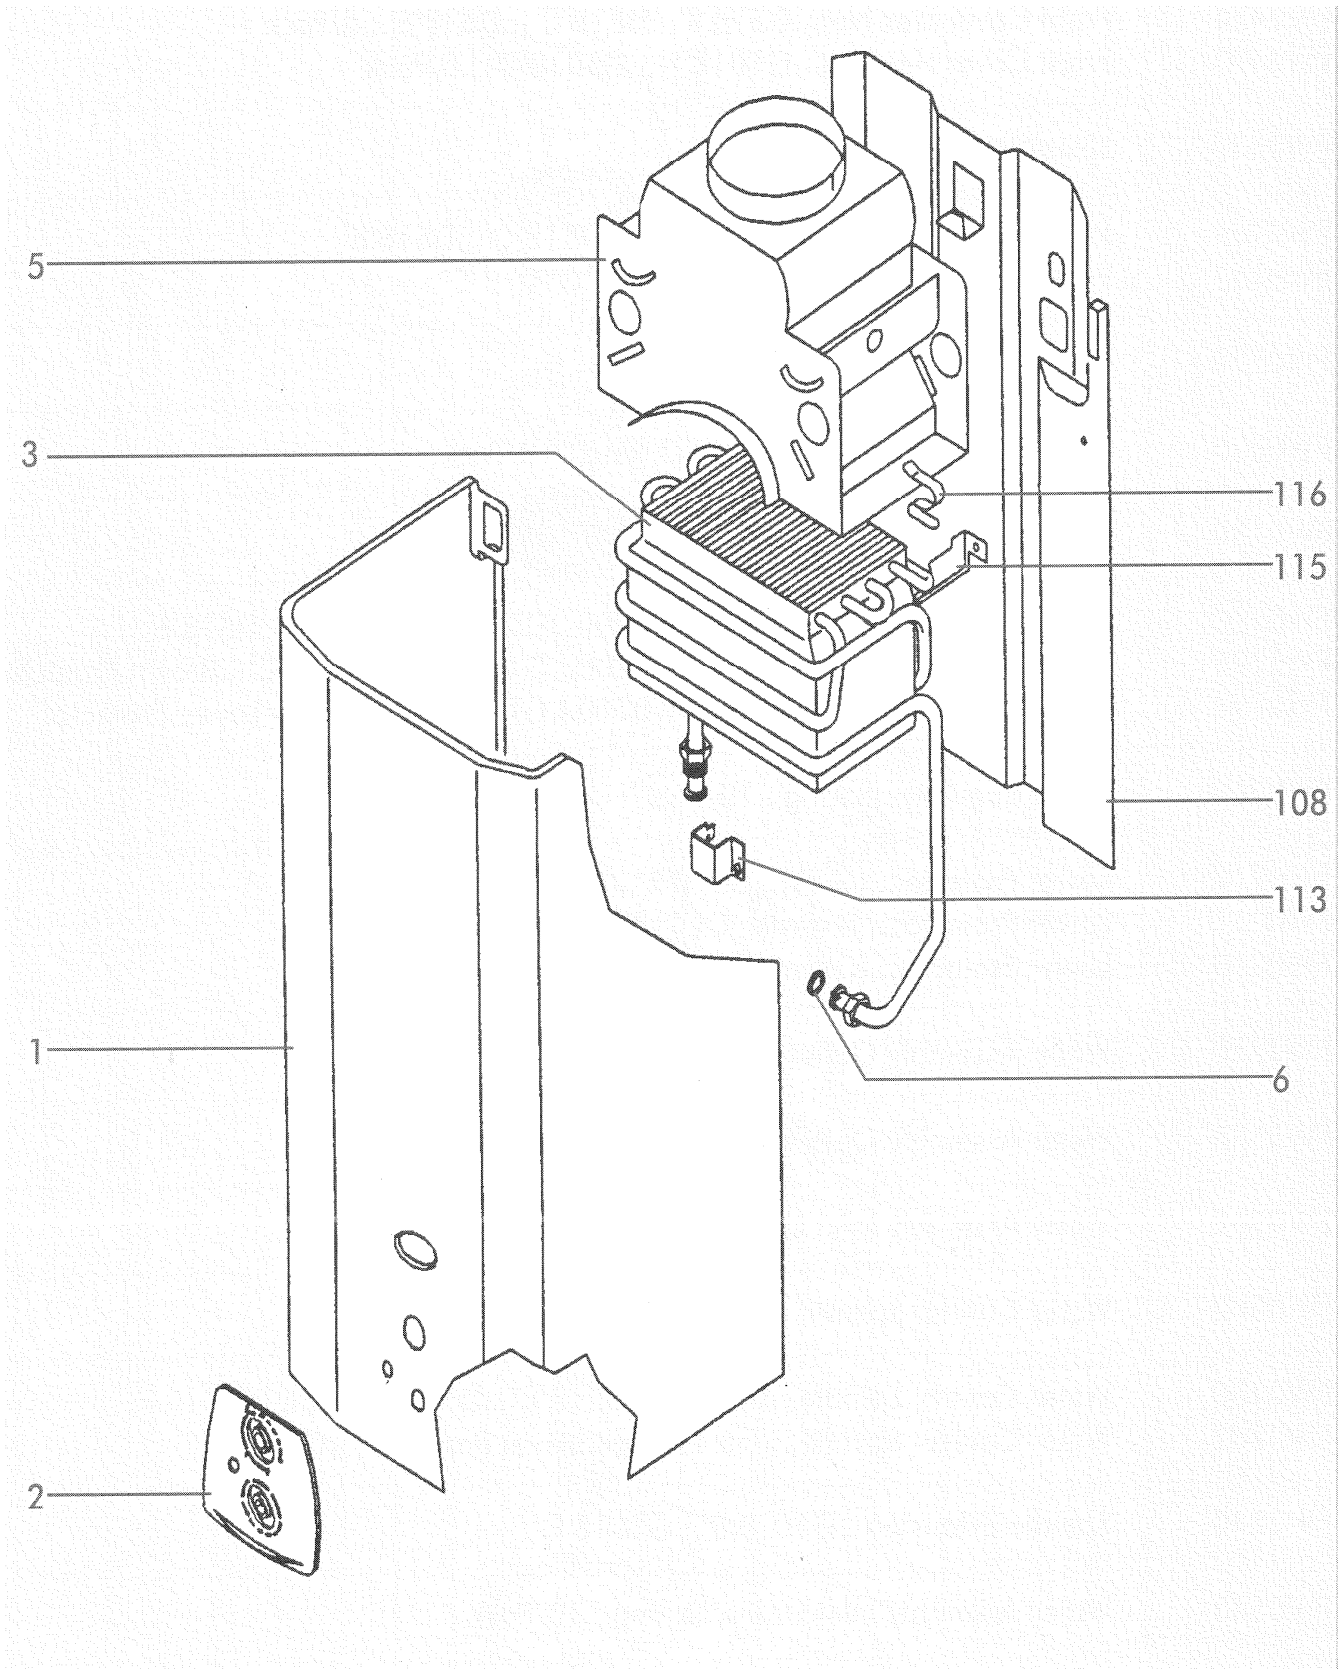

D61 G111E WATER HEATERS
EXTERNAL COMPONENTS

PARTS LIST

LABEL No.	PART No.	DESCRIPTION
1	FW0006 FW0007 FW0005	FRONT COVER...D61B FRONT COVER...D61E FRONT COVER...G111E
2	FW0019 FW0020 FW018	BEZEL...D61B BEZEL...D61E BEZEL...G111E
3	FW0033 FW0032	HEAT EXCHANGER D61B...D61E HEAT EXCHANGER G111E
5	FW0044 FW0043	DIVERTER HOOD...D61B...D61E DIVERTER HOOD G111E
6	FW0530	WASHER..(OUTLET UNION-HEAT EXCHANGER)
108	FW0058 FW0057	BASE...D61B...D61E BASE...G111E
113	FW0495 FW0496	HEAT EXCHANGER CLAMP...D61B...D61E HEAT EXCHANGER CLAMP...G111E
115	FW0500 FW0505	HEAT EXCHANGER LEFT SUPPORT...G111E HEAT EXCHANGER RIGHT SUPPORT...G111E
116	FW0512 FW0510 FW0511	HEAT EXCHANGER SPRING CLIP D61B...D61E HEAT EXCHANGER SPRING CLIP RIGHT...G111E HEAT EXCHANGER SPRING CLIP LEFT...G111E