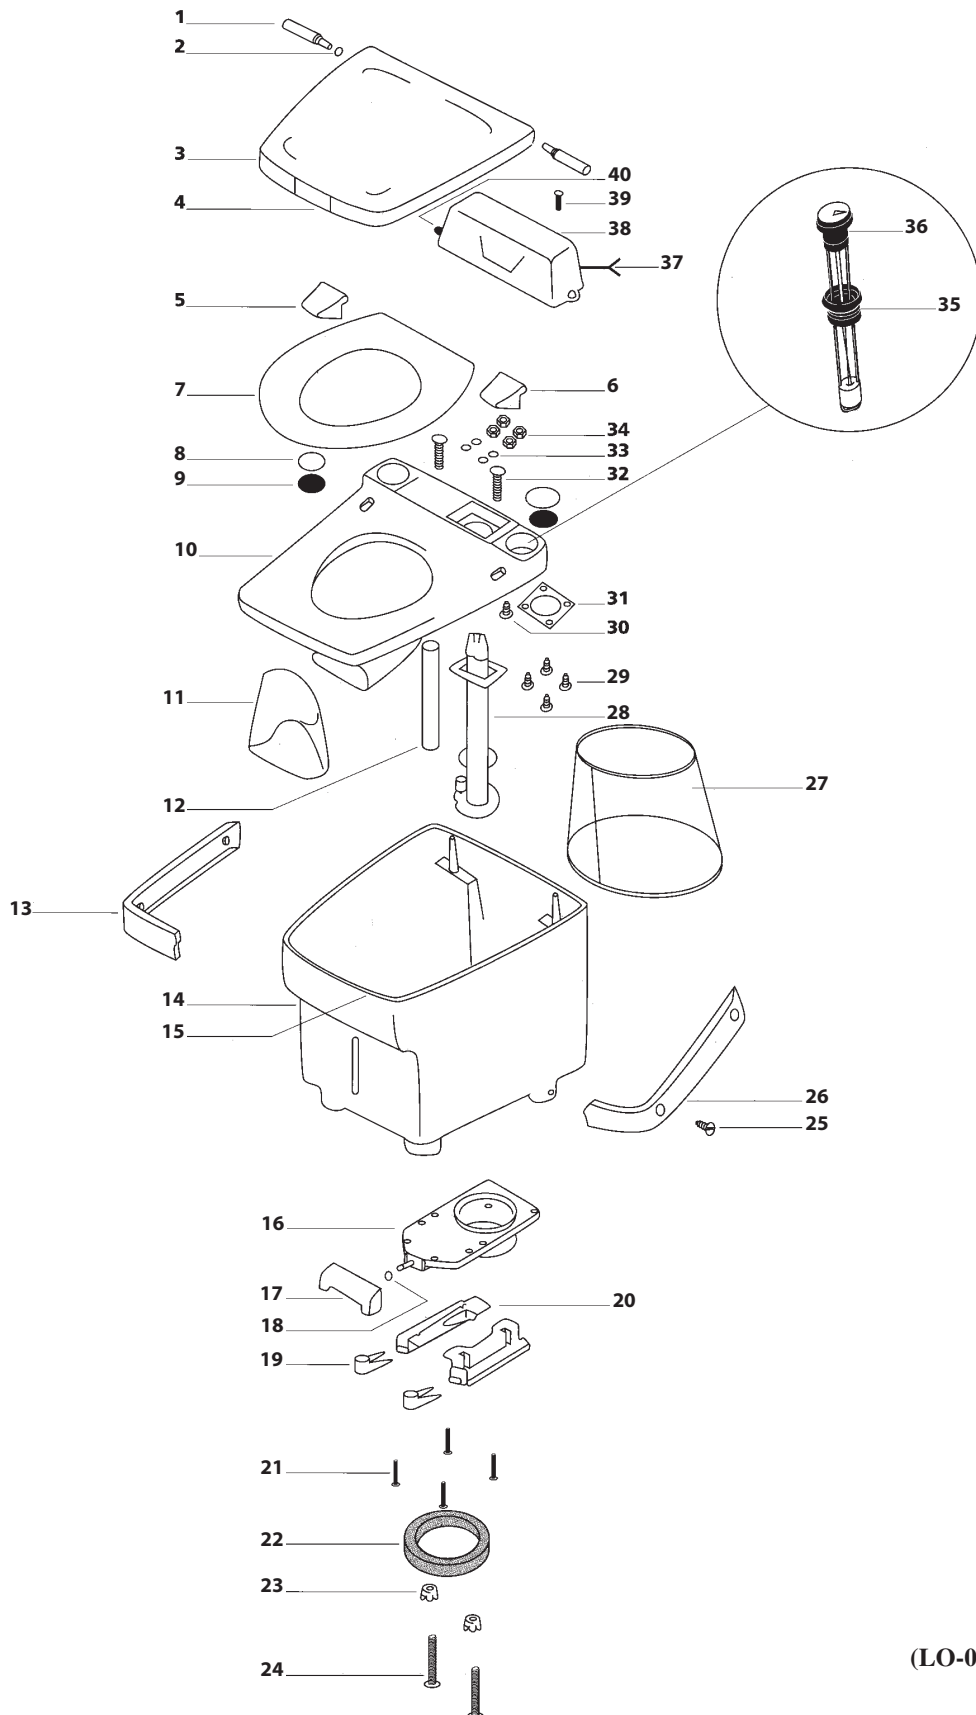

Electra Magic

(LO-034.00)

Electra Magic (LO-072.01)

Spare part	Single spare part number	Assembly spare part number
1. Hinge pin		35778
2. Retaining ring		
3. Cover		
4. Seal		
5. Hinge left hand		
6. Hinge right hand		
7. Seat		
8. Cap		35779
9. Splash guard		
10. Cover & Bowl		
11. Vinyl skirt		
12. Inlet tube		
13. Base molding left		
14. Main housing		
15. Main housing seal	35781	
16. Slide ez Valve with handle	35770	
Slide ez Valve with longer shaft	35771	
Slide ez Valve repair package	35776 (this is incl. nr. 21-22-23-24)	
17. Handle		35780
18. Retaining ring		
19. Slide		
20. Mounting bracket		
21. Screw		
22. Closet flange seal		
23. Nut		
24. Closet bolt		
25. Screw		
26. Base molding right		
27. Filter cone	35773	
28. Pump/Motor 12 V		35774
29. Screw		
28. Pump/Motor 24 V		35775
29. Screw		
30. Screw		
31. Gasket		
32. Screw		
33. Lock washer		
34. Nut		
35. Grommet		35772
36. Level indicator		
37. Cable		
38. Motor cover		35777
39. Screw		
40. Switch		