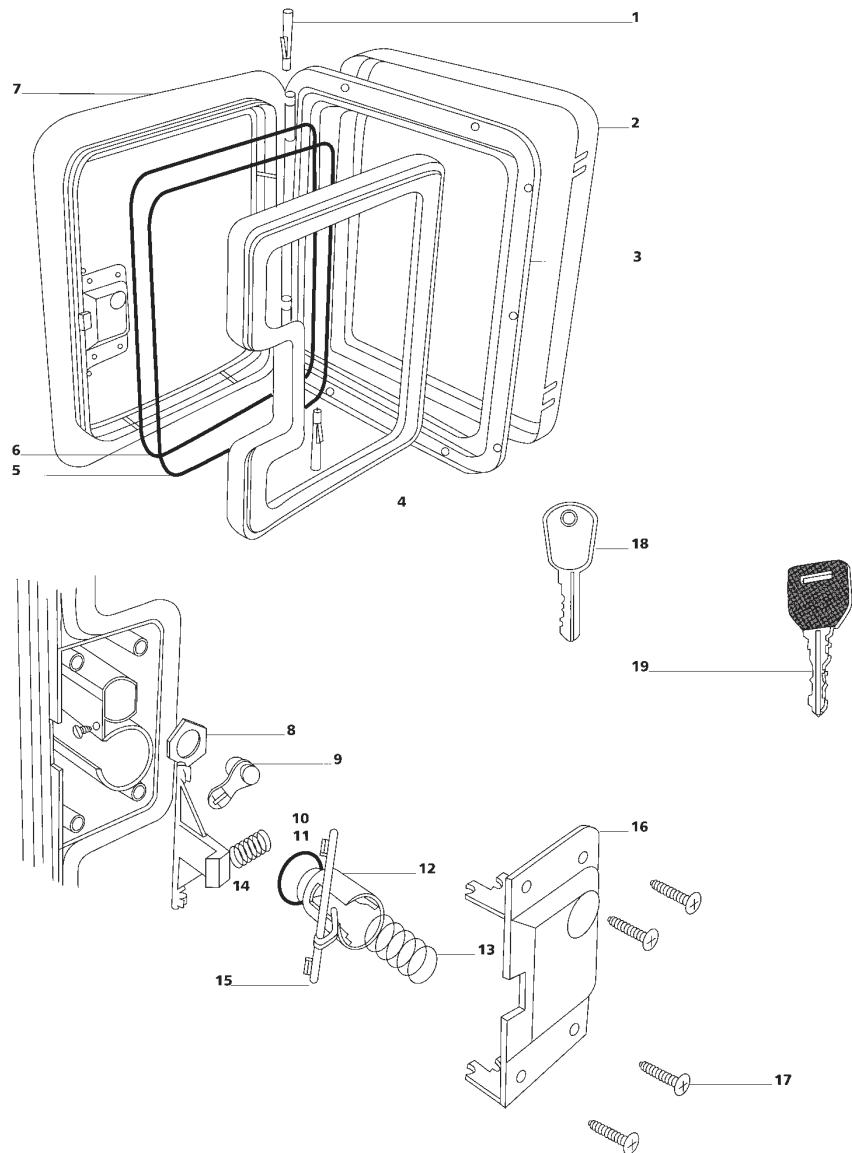

Door 1

Door 2

Door 1

Spare part number

1. Hinge pin		
2. Frame outer		
3. Door seal	16766	
4. Rope seal		
5. Door outer		
6. Door inner		
7. Key Eurolock		
Lock Door 1 complete:	16388	56/57/58
Lock cover	21000	56/57

Door 2

Spare part number

1. Hinge pin	16899	
2. Frame sleeve		
3. Frame outer		
4. Door inner		
5. Door seal	21111	
6. Triangle seal		
7. Door outer		
8. Housing nut		
9. Lock pawl		
10. Latch		
11. Spring		
12. Button		
13. Spring button		
14. O-ring		
15. Lever door		
16. Back plate		
17. Screw		
18. Key Oberholz		
19. Key Zadi		
Lock Oberholz complete:	21108	56/57/58
Lock Zadi complete:	16831	57/58
Lock cover	21109	56/57/58