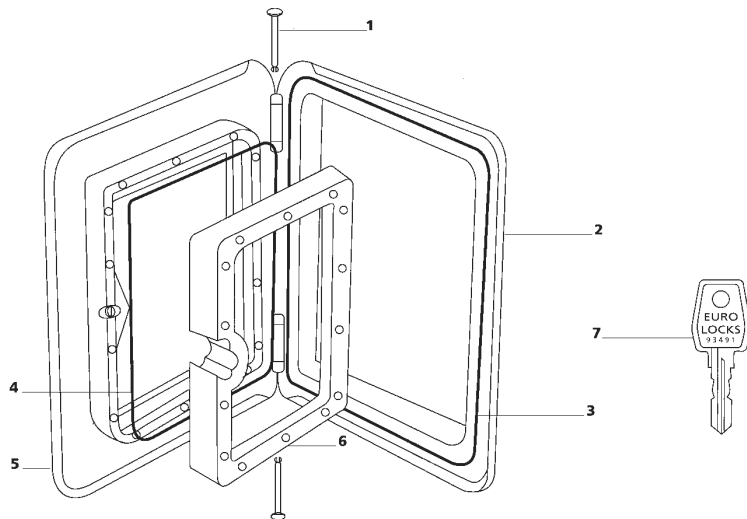

Door 1

Door 2

Door 1

Spare part number

1. Hinge pin		
2. Frame outer		
3. Door seal	16766	
4. Rope seal		
5. Door outer		
6. Door inner		
7. Key Eurolock		
Lock Door 1 complete:	16388	56/57/58
Lock cover	21000	56/57

Door 2

Spare part number

1. Hinge pin	16899	
2. Frame sleeve		
3. Frame outer		
4. Door inner		
5. Door seal	21111	
6. Triangle seal		
7. Door outer		
8. Housing nut		
9. Lock pawl		
10. Latch		
11. Spring		
12. Button		
13. Spring button		
14. O-ring		
15. Lever door		
16. Back plate		
17. Screw		
18. Key Oberholz		
19. Key Zadi		
Lock Oberholz complete:	21108	56/57/58
Lock Zadi complete:	16831	57/58
Lock cover	21109	56/57/58