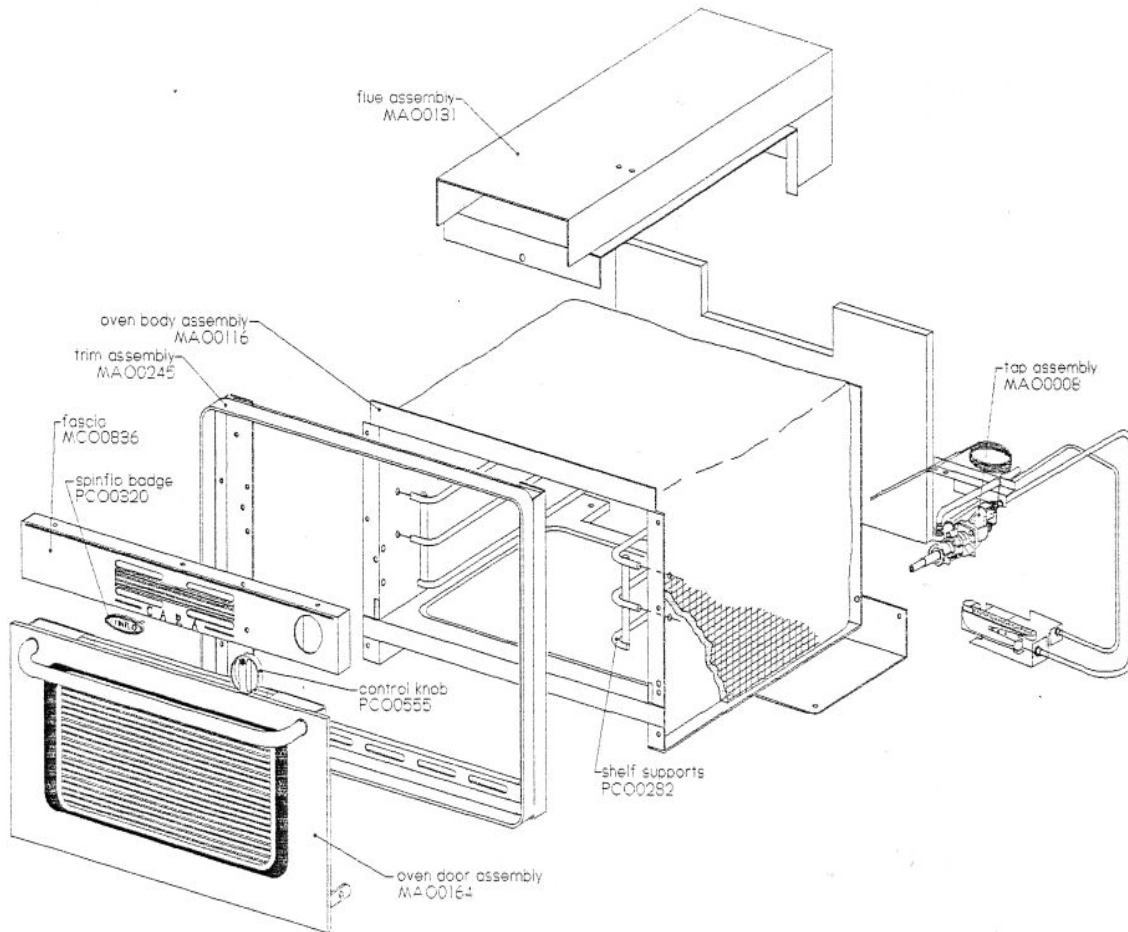

# CARA OV3???

# CARA OV3???

PART NUMBER	DESCRIPTION	QTY
PCO0550	INSULATION OVEN BODY	1
PCO0553	INSULATION OVEN BACK	1
MAO0008	GAS TAP ASSY	1
MAO0064	OVEN BURNER	1
PCC0773	BURNER JET 59	1
MAO0116	OVEN BODY ASSY	1
PCO0158	THERMOCOUPLE 1000MM	1
PCC1428	SPARK ELECTRODE & LEAD	1
MCO2002	BURNER SUPPORT BKT	1
MAO0836.??	FASCIA ASSY	1
PCO0282	SHELF SUPPORTS	2
PCO0285	OVEN SHELF	1
PCO0140	DOOR CATCH	1
PCO0138	STUD FOR DOOR CATCH	1
PCO0245	OVEN DOOR SEAL	1
MAO0164.AB	OVEN DOOR DROP DOWN BEIGE	1
MAO0161.AB	OVEN DOOR SIDE OPEN BEIGE	1
MAO0164.SS	NO LONGER AVAILABLE	
MCO0684	SIDE OPENING DOOR HINGE + MCO0685	1
MCO0685	SIDE OPENING DOOR HINGE + MCO0684	1
PCX0119	SCREWS FOR SIDE OPENING HINGES	4
PCO0124	HINGE BUSH INSERTS	2
PCO0256	HINGES DROP DOWN DOOR	2
PCH0115	EARLY MODELS PIEZO IGNITER	1