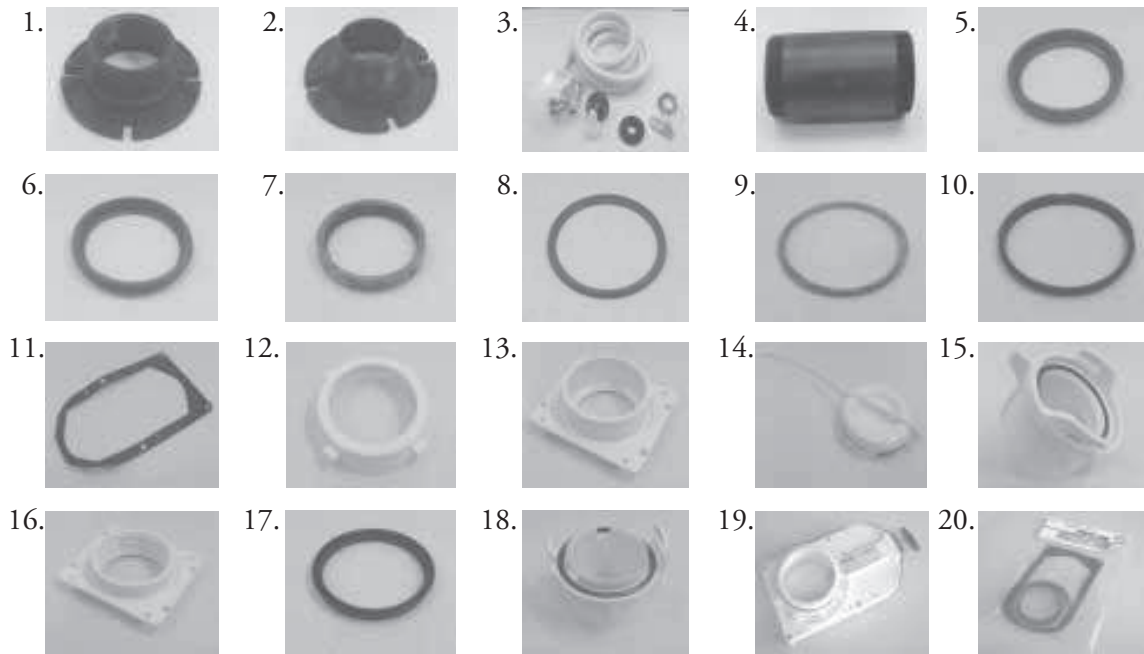

Accessories Aqua Magic and Electra Magic (LO-037.00)

Accessories Electra Magic

Accessorie for Cassette C200/C400

Accessories Aqua Magic and Electra magic (LO-073.00)

	Sparepart	Sparepart number
1.	Closet flange mnl.	02620
2.	Closet flange vrl.	02621
3.	Vent kit	05223
4.	Nipple	08648
5.	Blade seal	08308 (For toilets produced until 30 March 2001)
6.	Blade seal	24654 (For toilets produced after 30 March 2001)
7.	Seal	15786
8.	Seal hub	24870
9.	Seal valve	33230
10.	Seal valve	33231
11.	Seal perimeter	01634
12.	Bayonet ring	0163962
13.	Adaptor bond-on	33082
14.	Cap	01664
15.	Hose adaptor (curved)	01665
16.	Adaptor threaded	0195962
17.	Seal hopper	02489
18.	Bumper hose adaptor	02593
19.	Slide ez Valve	35770
20.	Slide ez Valve seal package	35776

Accessories Electra Magic

1.	Term. Conv. Kit vrl.	03790
2.	Term. Conv. Kit mnl.	03791
3.	Slide ez Valve	35771

Accessorie Cassette C200/C400 (LO-126.00)

Outside vent C200	23786
Outside vent C400	32324

Accessories Cassette C250