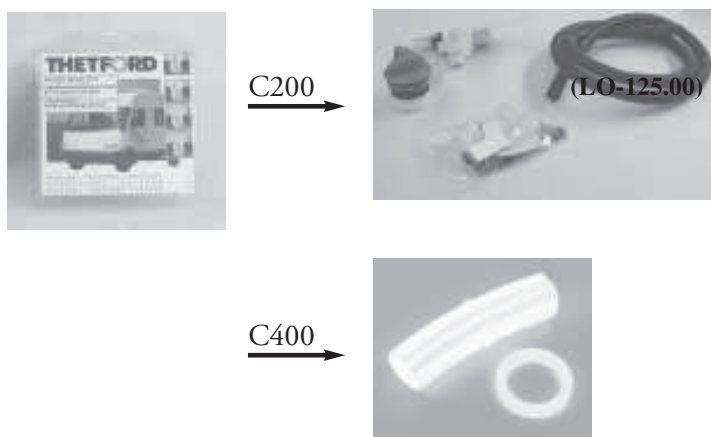

Accessories Aqua Magic and Electra Magic (LO-037.00)

Accessories Electra Magic

Accessorie for Cassette C200/C400

Accessories Aqua Magic and Electra magic (LO-073.00)

	Sparepart	Sparepart number
1.	Closet flange mnl.	02620
2.	Closet flange vrl.	02621
3.	Vent kit	05223
4.	Nipple	08648
5.	Blade seal	08308 (For toilets produced until 30 March 2001)
6.	Blade seal	24654 (For toilets produced after 30 March 2001)
7.	Seal	15786
8.	Seal hub	24870
9.	Seal valve	33230
10.	Seal valve	33231
11.	Seal perimeter	01634
12.	Bayonet ring	0163962
13.	Adaptor bond-on	33082
14.	Cap	01664
15.	Hose adaptor (curved)	01665
16.	Adaptor threaded	0195962
17.	Seal hopper	02489
18.	Bumper hose adaptor	02593
19.	Slide ez Valve	35770
20.	Slide ez Valve seal package	35776

Accessories Electra Magic

1.	Term. Conv. Kit vrl.	03790
2.	Term. Conv. Kit mnl.	03791
3.	Slide ez Valve	35771

Accessorie Cassette C200/C400 (LO-126.00)

Outside vent C200	23786
Outside vent C400	32324

Accessories Cassette C250