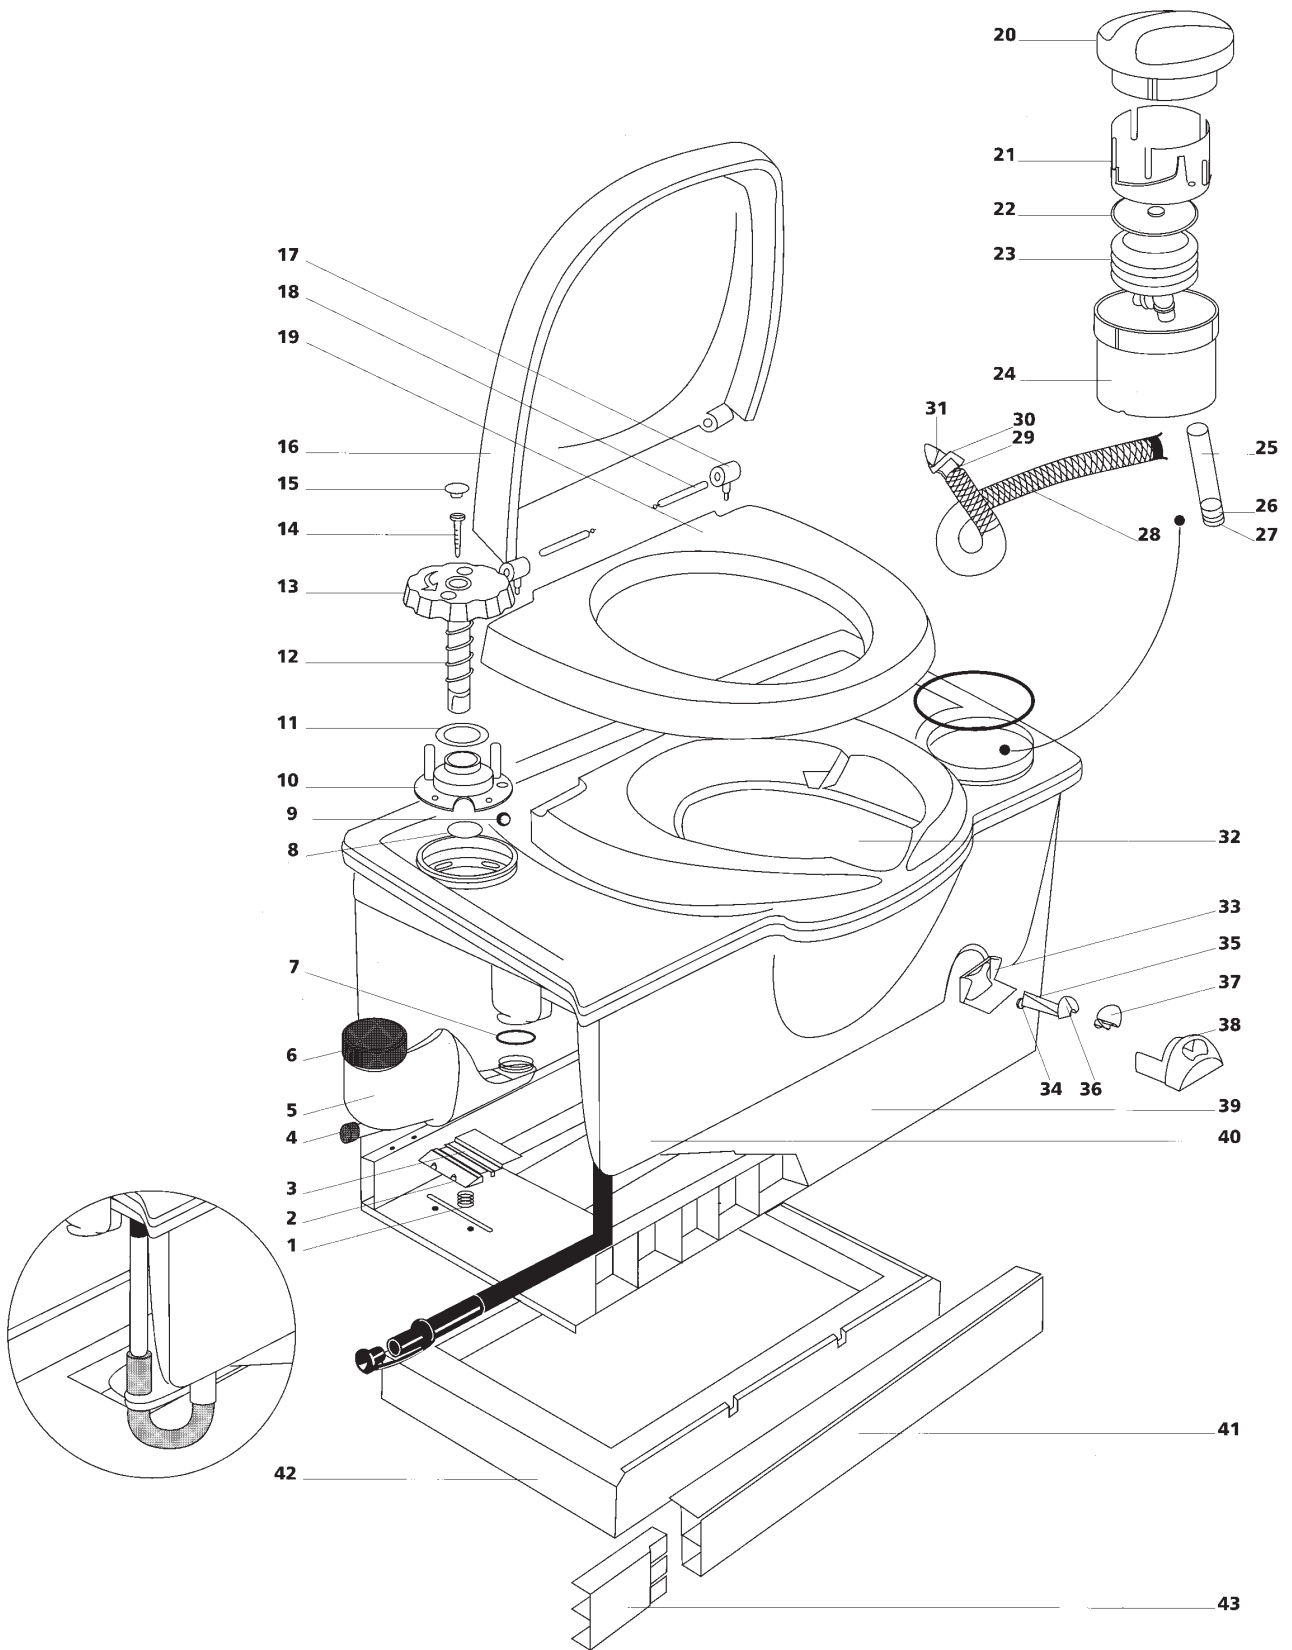

Cassette C4

(LO-023.00)

Cassette C4 (LO-053.00)

Spare part	Single spare part number	Assembly spare part number	Available in colour number
1. Spring clip retainer	16169		
2. Clip retainer		16350	78
3. Clip			
4. Draincap waterfillfunnel	16385		78
5. Waterfillfunnel		16381	74
6. Cap waterfillfunnel	16848		78
7. O-ring			
8. O-ring			
9. Ball float			
10. Stop retainer			
11. Nylon bushing			
12. Spring flush knob			
13. Flush knob		16377	62
14. Screw			
15. Plug flush knob			
16. Cover		16194	62
17. Hinge post	16183		10/62
18. Hinge pin			
19. Seat			
20. Flush cap			
21. Cylinder flush			
22. Bellow cap			
23. Bellow	21065		
24. Well pump		20291	10/62
25. Inlet tube			
26. Check valve body	21066		
27. Check valve flapper			
28. Flush tube			
29. Seal/plunger/spring	20292		10/62
30. O-ring			
31. Nozzle			
32. Bowl			
33. Dial support			
34. Magnet			
35. Level indicator dial		16171	10/62
36. Decal level indicator			
37. Lens			
38. Level indicator bezel			
39. Base			
40. Watertank			
41. Frontpanel			
42. Basepad			
43. Extension frontpanel	16266		10/62

C4

(LO-024.00)

Cassette C4 bench (LO-054.00)

Spare part	Single spare part number	Assembly spare part number	Available in colour number
44. Connection draintube			
45. Draintube plug		16182	
46. Draintube			
46. A/E Draintube*	LH=21370 RH=21371		
47. Clamp			
48. Adaptor draintube			
49. Crank		20325	74
50. Screw			
51. Washer			
52. Screw			
53. Saddle			
54. Mechanism housing			
55. Link			
56. Crank			
57. Spring			
58. Blind plug			
59. Plug fill bottle			
60. O-ring			
61. Bowlflange			
62. Bench/watertank			
63. Magnet basket			

*Toilets produced after March 1998

Cassette