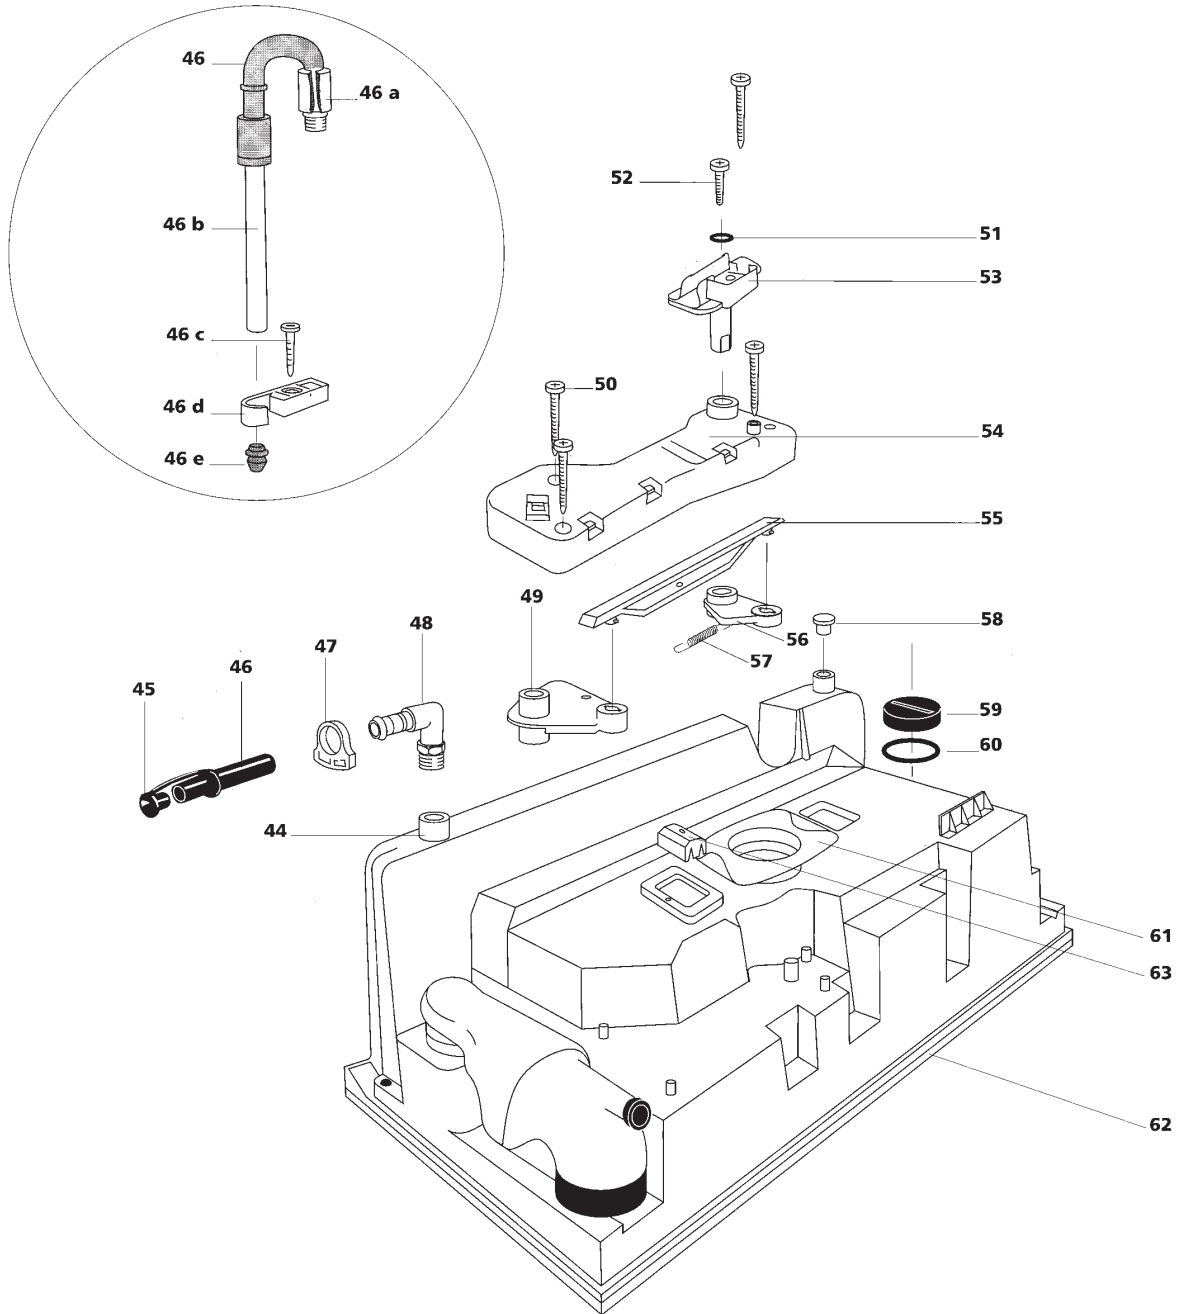

Cassette C4

(LO-023.00)

Cassette C4 (LO-053.00)

Spare part	Single spare part number	Assembly spare part number	Available in colour number
1. Spring clip retainer	16169		
2. Clip retainer		16350	78
3. Clip			
4. Draincap waterfillfunnel	16385		78
5. Waterfillfunnel		16381	74
6. Cap waterfillfunnel	16848		78
7. O-ring			
8. O-ring			
9. Ball float			
10. Stop retainer			
11. Nylon bushing			
12. Spring flush knob			
13. Flush knob		16377	62
14. Screw			
15. Plug flush knob			
16. Cover		16194	62
17. Hinge post	16183		10/62
18. Hinge pin			
19. Seat			
20. Flush cap			
21. Cylinder flush			
22. Bellow cap			
23. Bellow	21065		
24. Well pump		20291	10/62
25. Inlet tube			
26. Check valve body	21066		
27. Check valve flapper			
28. Flush tube			
29. Seal/plunger/spring	20292		10/62
30. O-ring			
31. Nozzle			
32. Bowl			
33. Dial support			
34. Magnet			
35. Level indicator dial		16171	10/62
36. Decal level indicator			
37. Lens			
38. Level indicator bezel			
39. Base			
40. Watertank			
41. Frontpanel			
42. Basepad			
43. Extension frontpanel	16266		10/62

C4

(LO-024.00)

Cassette C4 bench (LO-054.00)

Spare part	Single spare part number	Assembly spare part number	Available in colour number
44. Connection draintube			
45. Draintube plug		16182	
46. Draintube			
46. A/E Draintube*	LH=21370 RH=21371		
47. Clamp			
48. Adaptor draintube			
49. Crank		20325	74
50. Screw			
51. Washer			
52. Screw			
53. Saddle			
54. Mechanism housing			
55. Link			
56. Crank			
57. Spring			
58. Blind plug			
59. Plug fill bottle			
60. O-ring			
61. Bowlflange			
62. Bench/watertank			
63. Magnet basket			

*Toilets produced after March 1998

Cassette