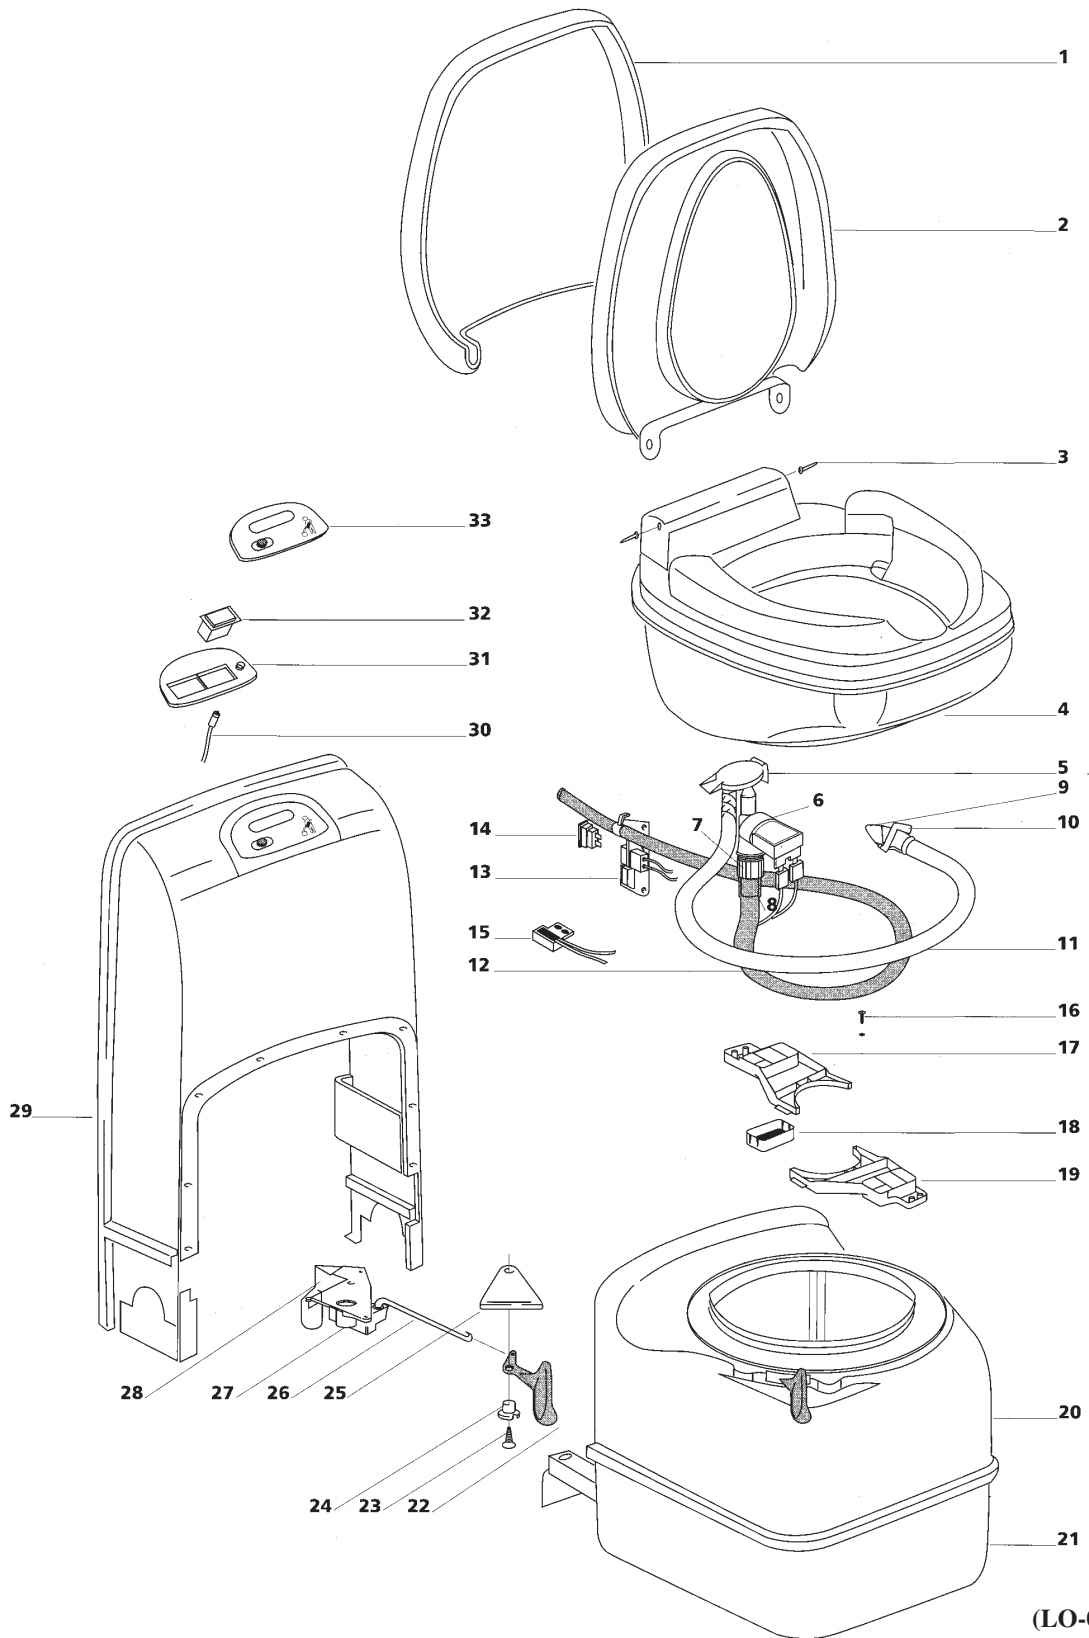

C-200 S/CS

(LO-027.00)

C-200 S/CS (LO-057.01)

| Spare part | Single spare part number | Assembly spare part number | Available in colour number |
|---------------------------|--------------------------|----------------------------|----------------------------|
| 1. Cover | | | |
| 2. Seat | | 23706 | 62 |
| 3. Hinge pin | 23707 | | 62 |
| <hr/> | | | |
| 4. Bowl | | | |
| <hr/> | | | |
| 5. Vacuumbreaker | 16833 | | |
| 6. Electric valve | | | |
| 7. Hose nut | | 23709 | |
| 8. Hose barb | | | |
| 9. O-ring | | | |
| 10. Nozzle | | 23710 | 62 |
| 11. Watertube | | | |
| 12. Watertube | | | |
| 13. Waterfuse bracket | | | |
| 14. Fuse | 21766 | | |
| 15. Reed switch | 23714 | | 62 |
| <hr/> | | | |
| 16. Screw | | | |
| 17. Bowl retainer bracket | | | |
| 18. Magnet basket | | | |
| 19. Bowl retainer bracket | | | |
| <hr/> | | | |
| 20. Base upper | | | |
| 21. Base lower | | | |
| <hr/> | | | |
| 22. Handle | | | |
| 23. screw | | 23713 | 74 |
| 24. Bushing | | | |
| 25. Seal handle | | | |
| 26. Link | | | |
| 27. Saddle | | | |
| 28. Saddle bracket | 23848 | | |
| 29. Console | | | |
| 30. Led C-200 S and CS | 23718 | | |
| 31. Switch panel | | | |
| 32. Flush switch | 23716 | | |
| 33. Bezel | | 23846 | |

Cassette