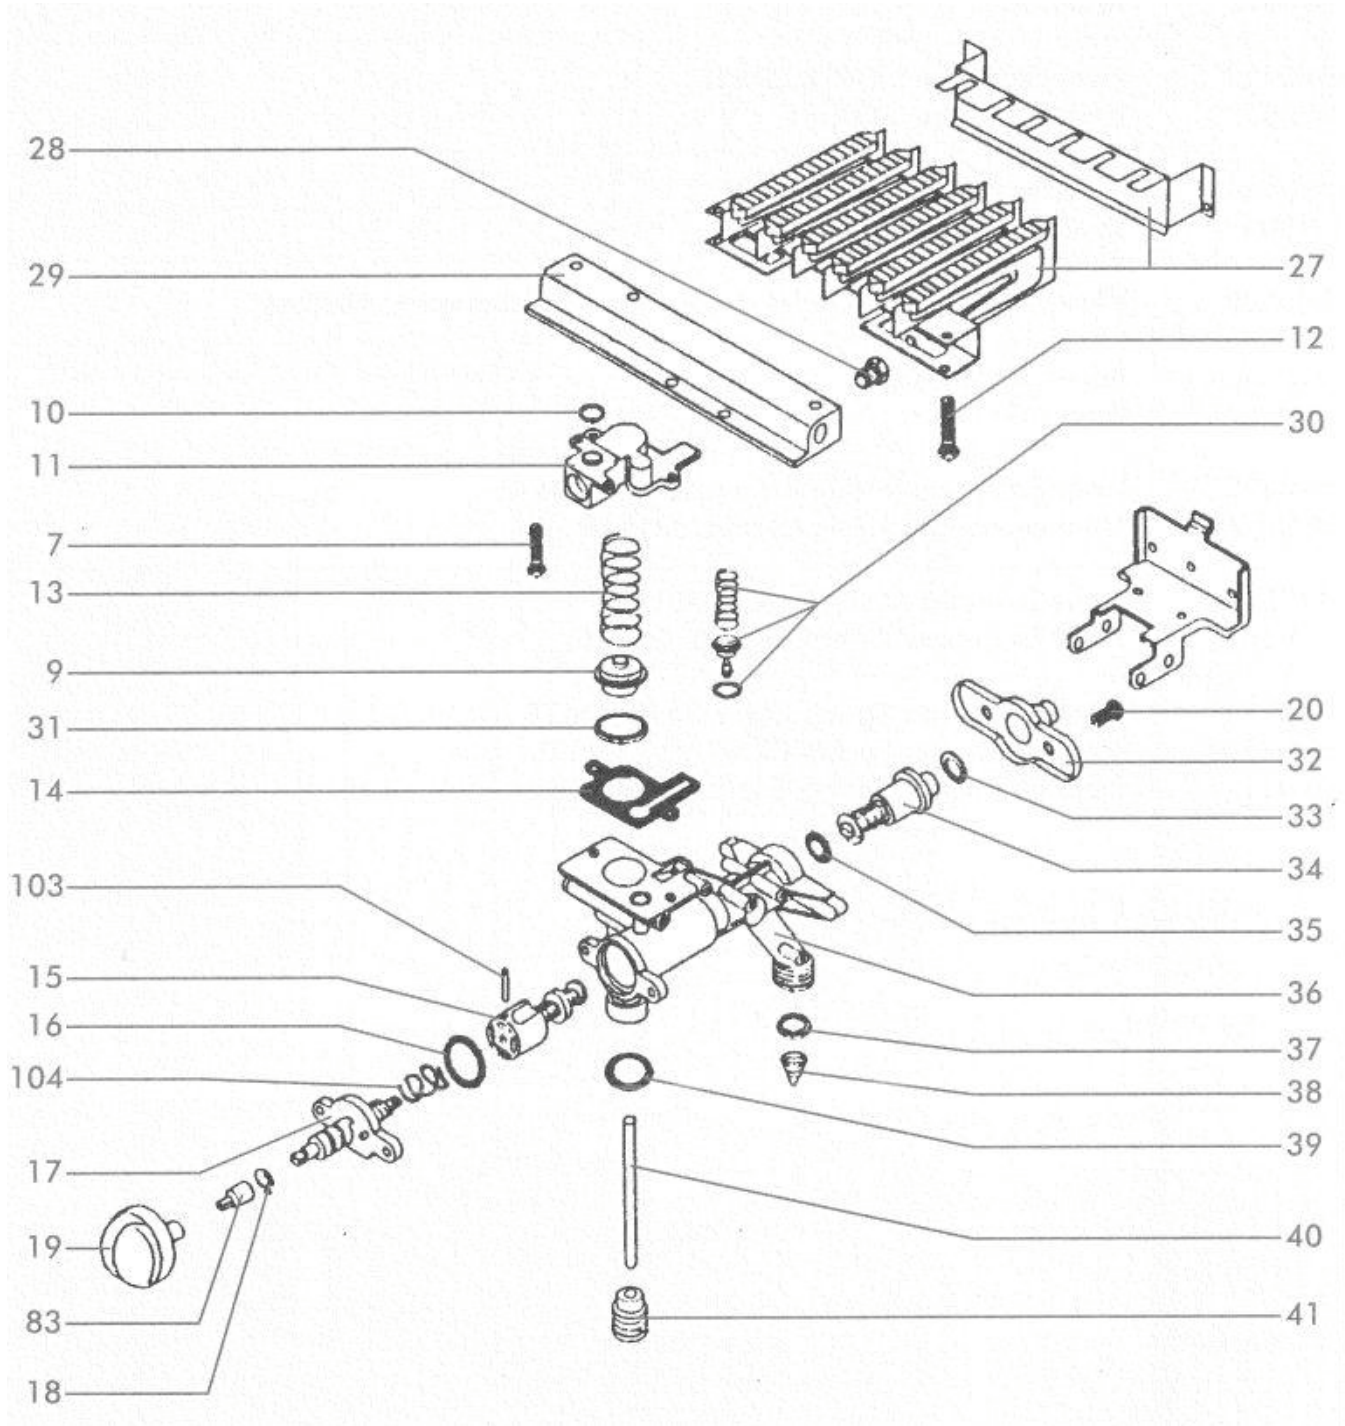

D61B / D61E / G111E

GAS HOUSING / BURNER ASSEMBLY

PARTS LIST

LABEL No.	PART No.	DESCRIPTION
7	FW0560	SCREW
9	FW0405	MAIN GAS VALVE DISC
10	FW0531	CORK WASHER
11	FW0065	GAS ASSEMBLY COVER..D61B..D61E
	FW0066	GAS ASSEMBLY COVER..G111E
12	FW0561	SCREW
13	FW0396	MAIN GAS VALVE SPRING
14	FW0533	GASKET
15	FW0075	GAS VALVE SPINDLE ASSY..D61B..D61E
	FW0076	GAS VALVE SPINDLE ASSY..G111E
16	FW0534	O RING
17	FW0085	PIEZO SPINDLE ASSY..D61B
	FW0086	GAS CONTROLSPINDLE..D61E..G111E
18	FW0563	PIEZO IGNITER RETAINING CIR-CLIP
19	FW0096	GAS & WATER CONTRIOL KNOB..WHITE..D61B
	FW0097	GAS CONTROL KNOB GREY..D61E..G111E
	FW0098	WATER CONTROL KNOB GREY..D61E..G111E
20	FW0562	SCREW
27	FW0115	MAIN BURNER..D61B..D61E
	FW0113	MAIN BURNER..G111E
28	FW0126	MAIN BURNER INJECTOR (JET)
29	FW0135	BURNER BAR..D61B..D61E
	FW0137	BURNER BAR..G111E
30	FW0341	PILOT VALVE KIT
31	FW0536	MAIN GAS VALVE DISC
32	FW0410	MAGNETIC VALVE COVER PLATE
33	FW0537	BRASS WASHER
34	FW0350	MAGNETIC VALVE WITH BRASS&NYLON WASHER
35	FW0538	WASHER
36	FW0151	MAIN GAS HOUSING..(BODY ONLY)
37	FW0539	MAIN GAS INLET WASHER
38	FW0355	GAS FILTER
39	FW0540	GAS VALVE PUSH ROD O'RING
40	FW0360	GAS VALVE PUSH ROD
41	FW0365	PUSH ROD GUIDE SCREW
83	FW0241	GAS SPINDLE EXTENSION..G111E
103	FW0567	ROLL PIN
104	FW0568	SPRING