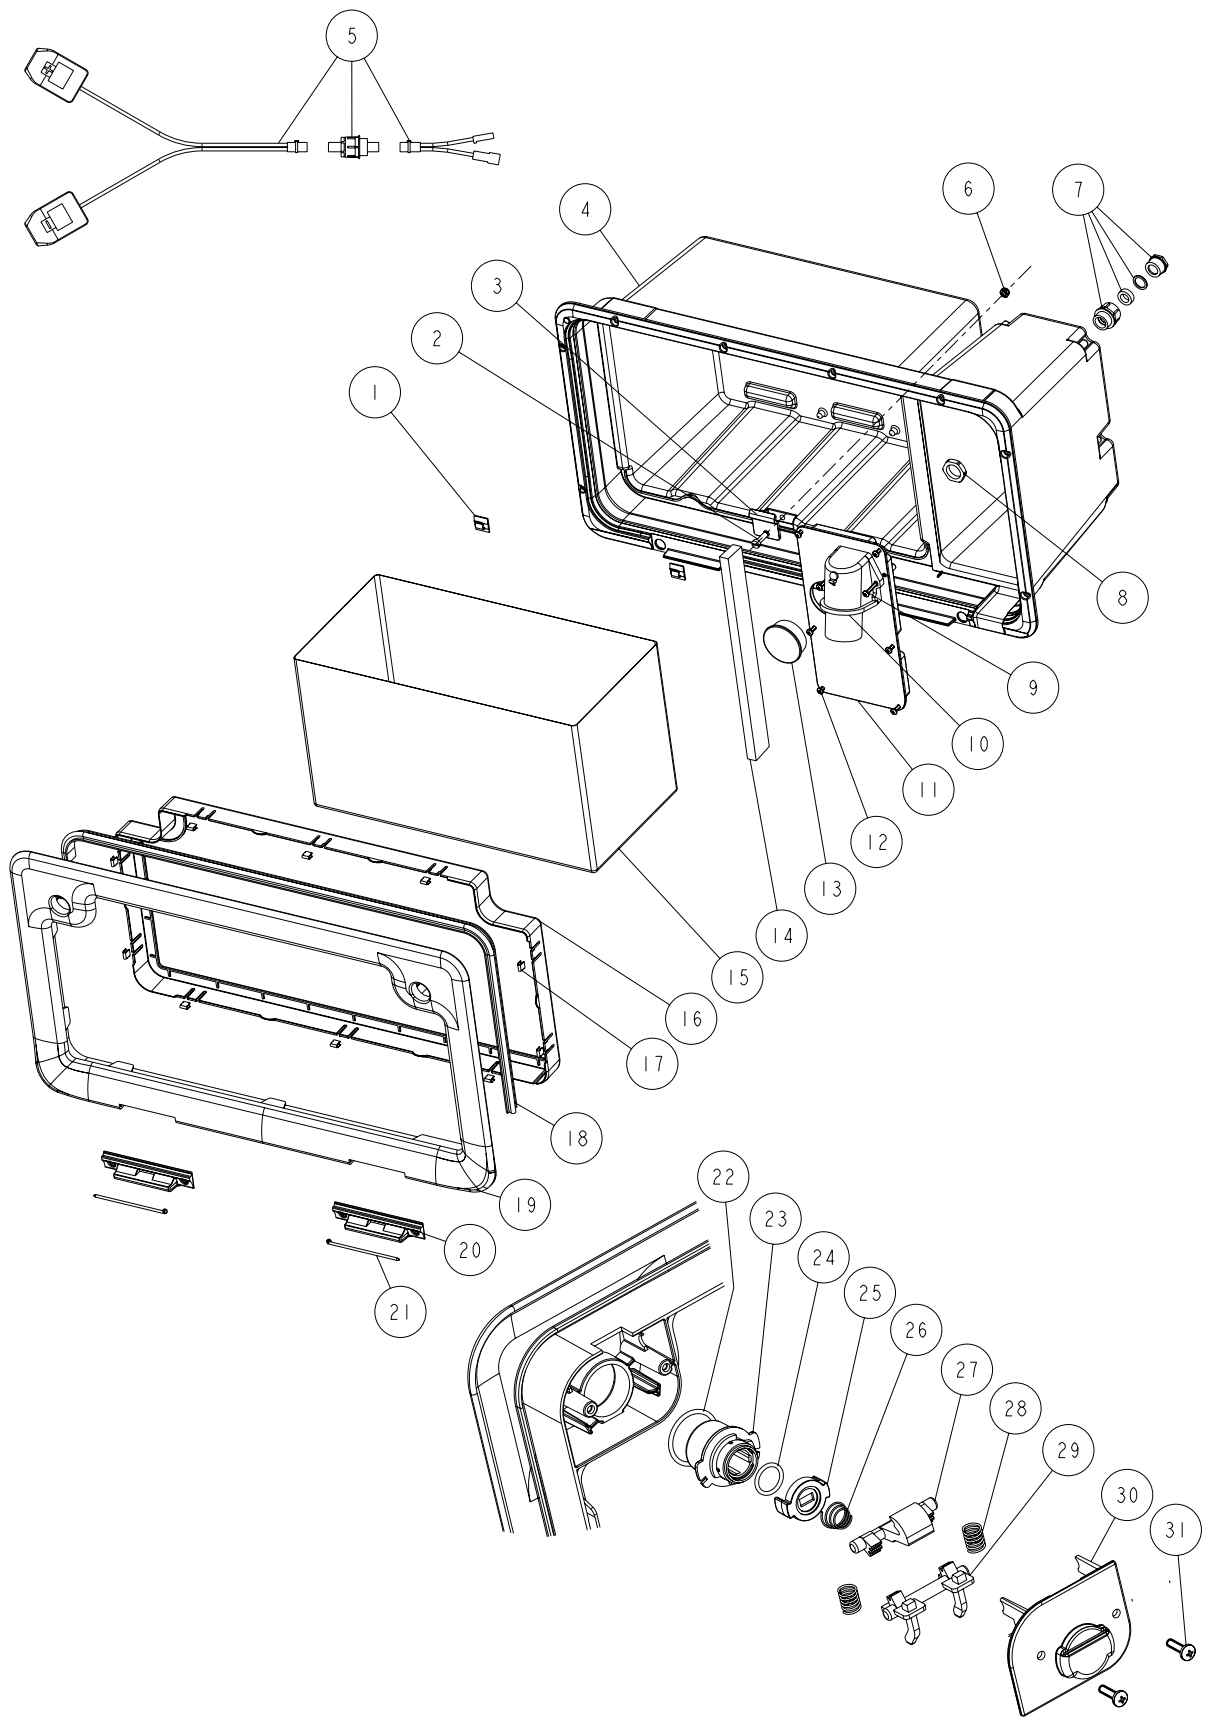

# Battery Box

## Battery Box

	Spare part number	Available in colour number
1. Hook (2x) (only with screw on battery terminals)		
2. Screw		
3. Clamping plate		
4. Battery Box		
5. 12V Wire harness		
6. Nut		
7. Grommet PG 13,5		
8. Nut PG 13,5		
9. Screw (2x)		
10. CEE socket		
11. Mounting plate		
12. Screw (6x)		
13. Blind plug		
14. Foam divider		
15. Soft tray	26620	
16. Door inner		
17. Door clip (10x)		
18. Door seal		
19. Door outer		
20. Hinge (2x)		
21. Hinge pin (2x)	26602	
22. O-ring		
23. Cylinder housing and cylinder Zadi (2x)	26604	57/58/80
Cylinder housing Fawo 1 (2x)	26606	57/80/84
Cylinder housing Fawo 2 (2x)	26607	57
24. O-ring (2x)		
25. Pawl (2x)		
26. Spring (2x)		
27. Latch (2x)		
28. Spring (4x)		
29. Lever (2x)		
30. Black plate left Back plate right		
31. Screw (4x)		