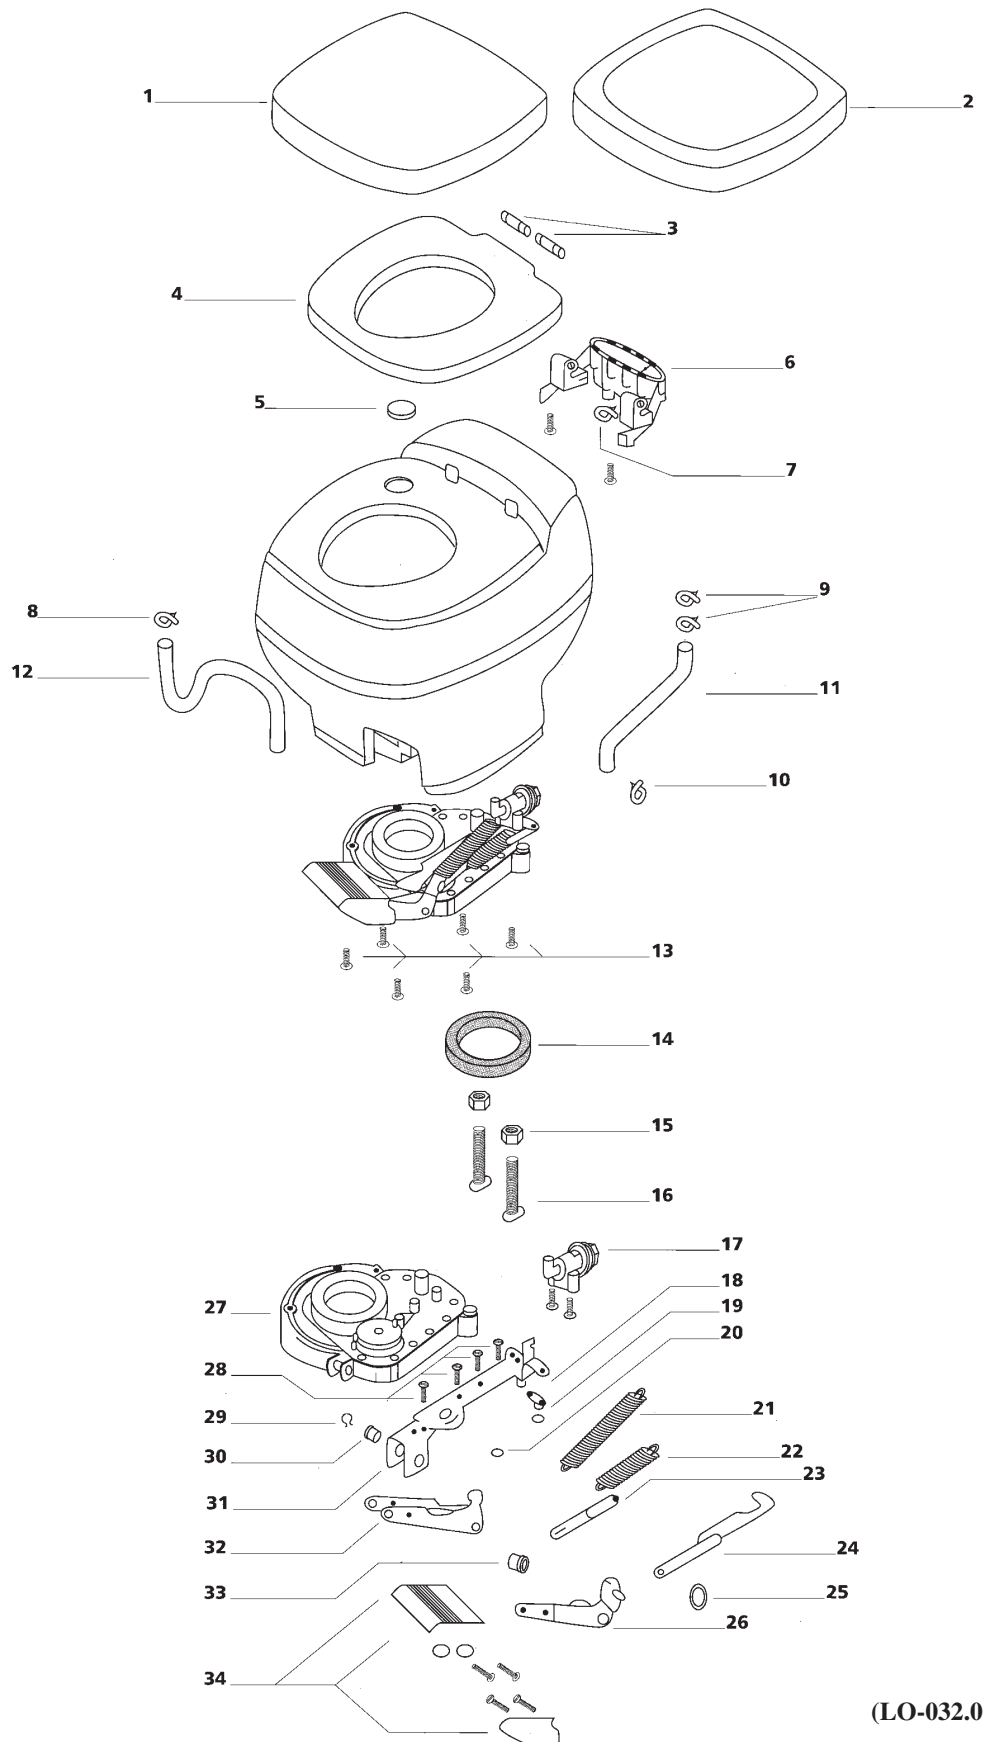

Aqua Magic Starlite/Galaxy

(LO-032.00)

Aqua Magic Starlite/Galaxy high and low (LO-070.00)

Spare part	Single spare part number	Assembly spare part number	Available in colour number
1. Cover parchment	20923/20925		
2. Cover ivory/tanpad	08803 IT		
3. Hinge pin	33326		
4. Seat	16564		57/62
5. Top hole plug	03895		57
6. Vacuum breaker	20702		10
7. Hose clamp	33247		
8. Hose clamp	33247		
9. Hose clamp	33247		
10. Hose clamp	33247		
11. Tube	33256		
12. Tube	33257		
13. Screw	33276		
14. Closet flange seal	33239		
15. Nut	33248	08975	
16. Closet bolt	05001		
17. Aqua Magic ball valve (+14.)		09868	
18. Ball valve drive arm	02391		
19. Lock washer	33275		
20. Base assy nut	33238		
21. Spring	33253		
22. Spring	33252		
23. Push link	33302		
24. Drive arm	33251		
25. Retaining ring	33243		
26. Pedal arm			
27. Base & Cover mechanism			
Blade	24502		
28. Screw	02388		
29. Cotter pin	33259		
30. Bushing	33258		
31. Lever plate	33320		
32. Pedal arm	33351		
33. Bushing	33258		
34. Pedal open	24650		10/57
Pedal flush			
Mechanism rep. pkg	08368		
Mechanism Aqua Magic complete	14622 (between March 1985 and July 1990)		
	24203 (after July 1990)		