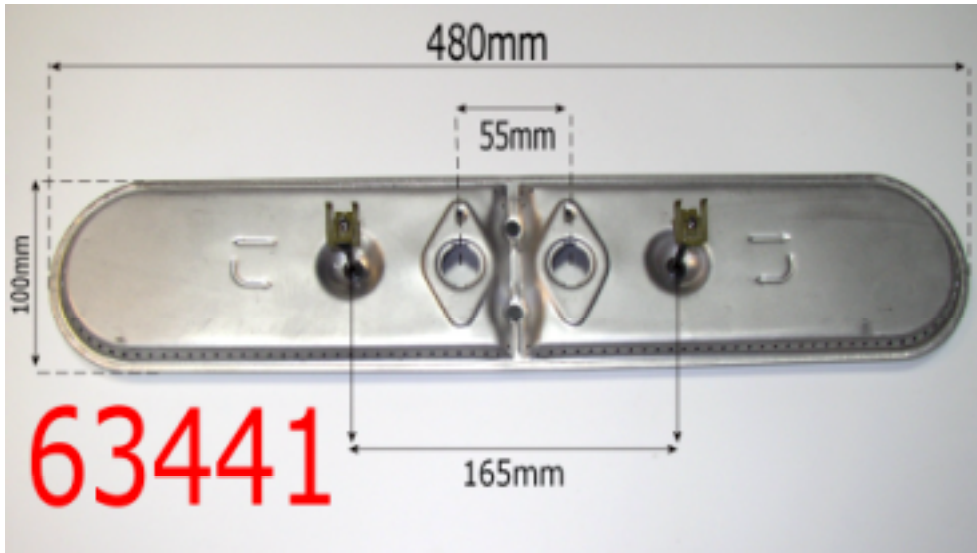

MAIN BARBECUES INCLUDE THE FOLLOWING, NOT ALL BARBECUES ARE LISTED			
SOME MODELS MAY VARY			
COLEMAN	>	HOMEBASE	
VIRTUOSO 2000R	>		
VIRTUOSO 2000 & DELUXE	>	MILANO II - ROMA II (NOT ROMA)	

VENTURI TUBES ARE SUPPLIED SEPERATLEY