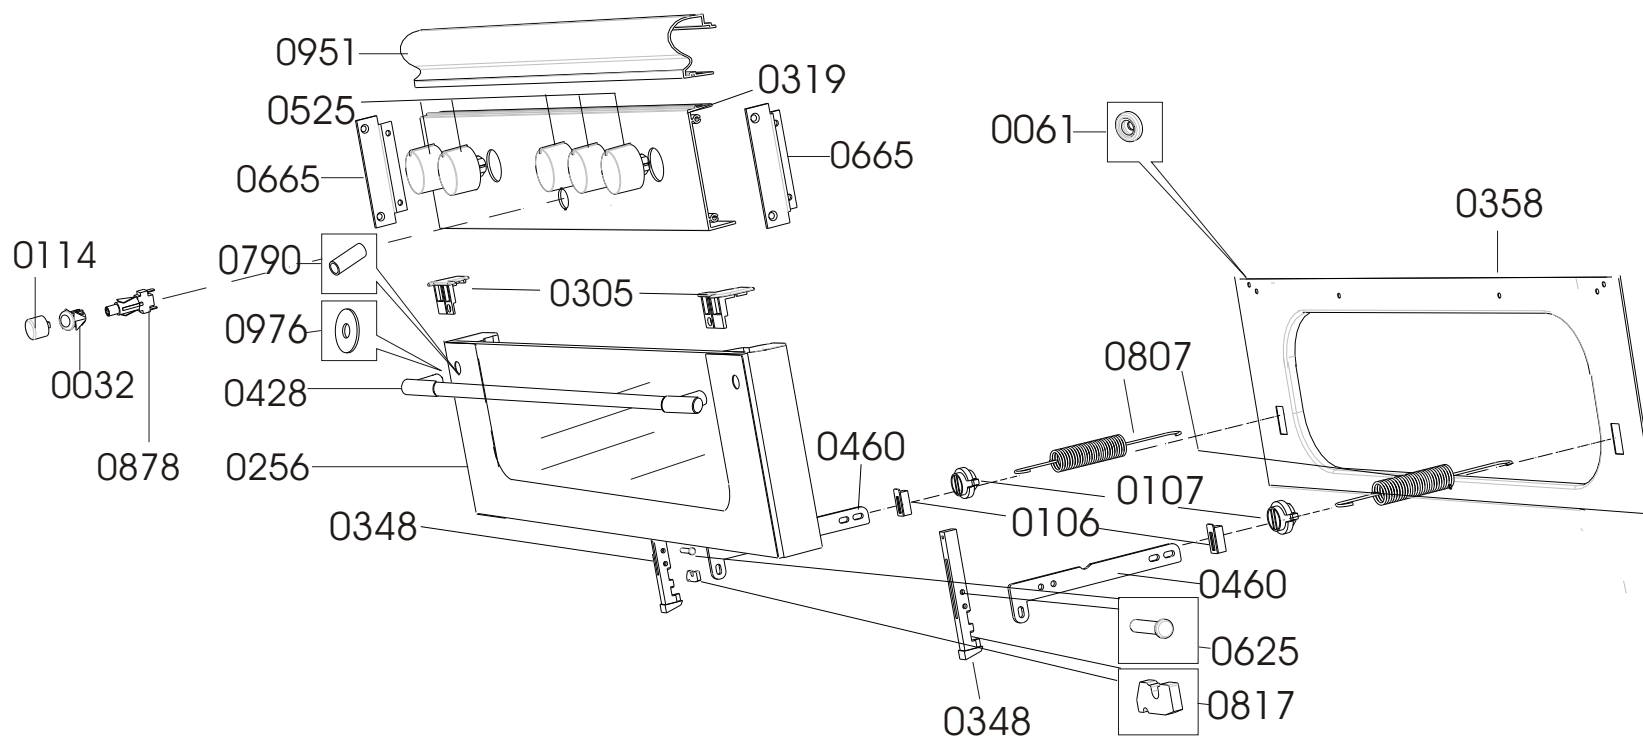

BELLING DF500 DIT-T1 ISSUE DATE 09-02-05

DUAL FUEL LEISURE DOOR, FACIA, FRONT FRAME ASSEMBLY.